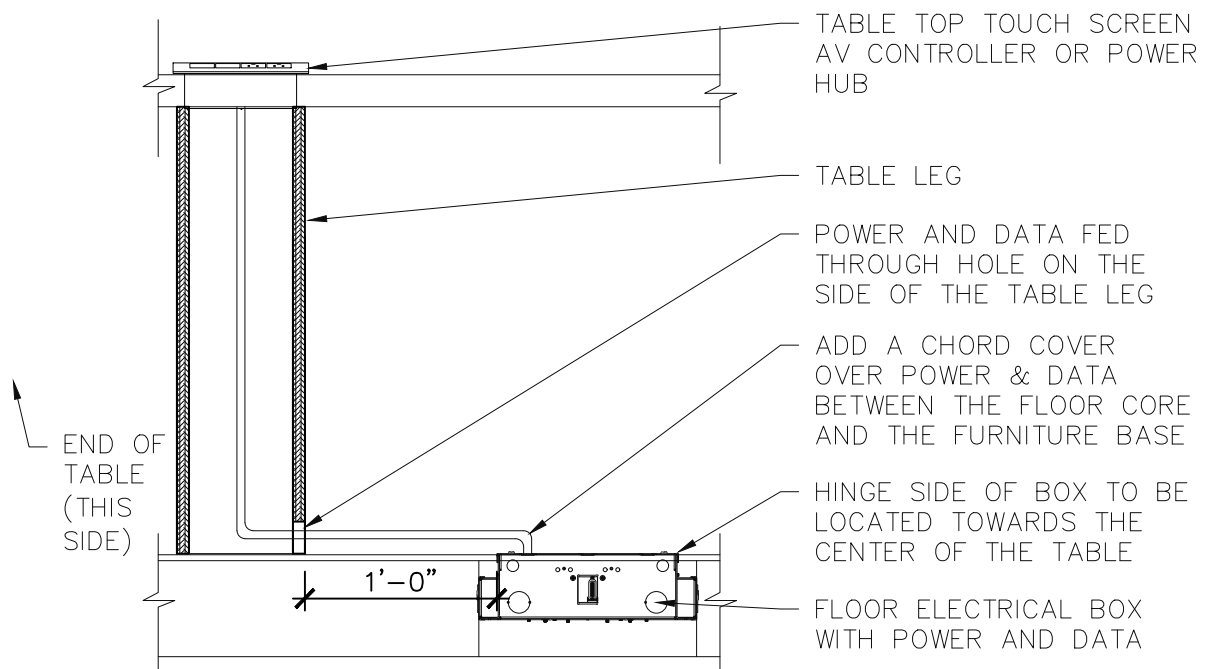

**NOTE**

COORDINATE WITH AV CONSULTANT AND FURNITURE VENDOR ON LOCATIONS PRIOR TO INSTALLING THE FLOOR BOX

FLOOR BOX CORE -FURNITURE COORDINATION

REV. NO. 001

REV. DATE : 04-05-2021

DRAWN BY : NBS

DWG. NO.

AGD-08\_CoreFurnCoord

SCALE : 1" = 1'-0"