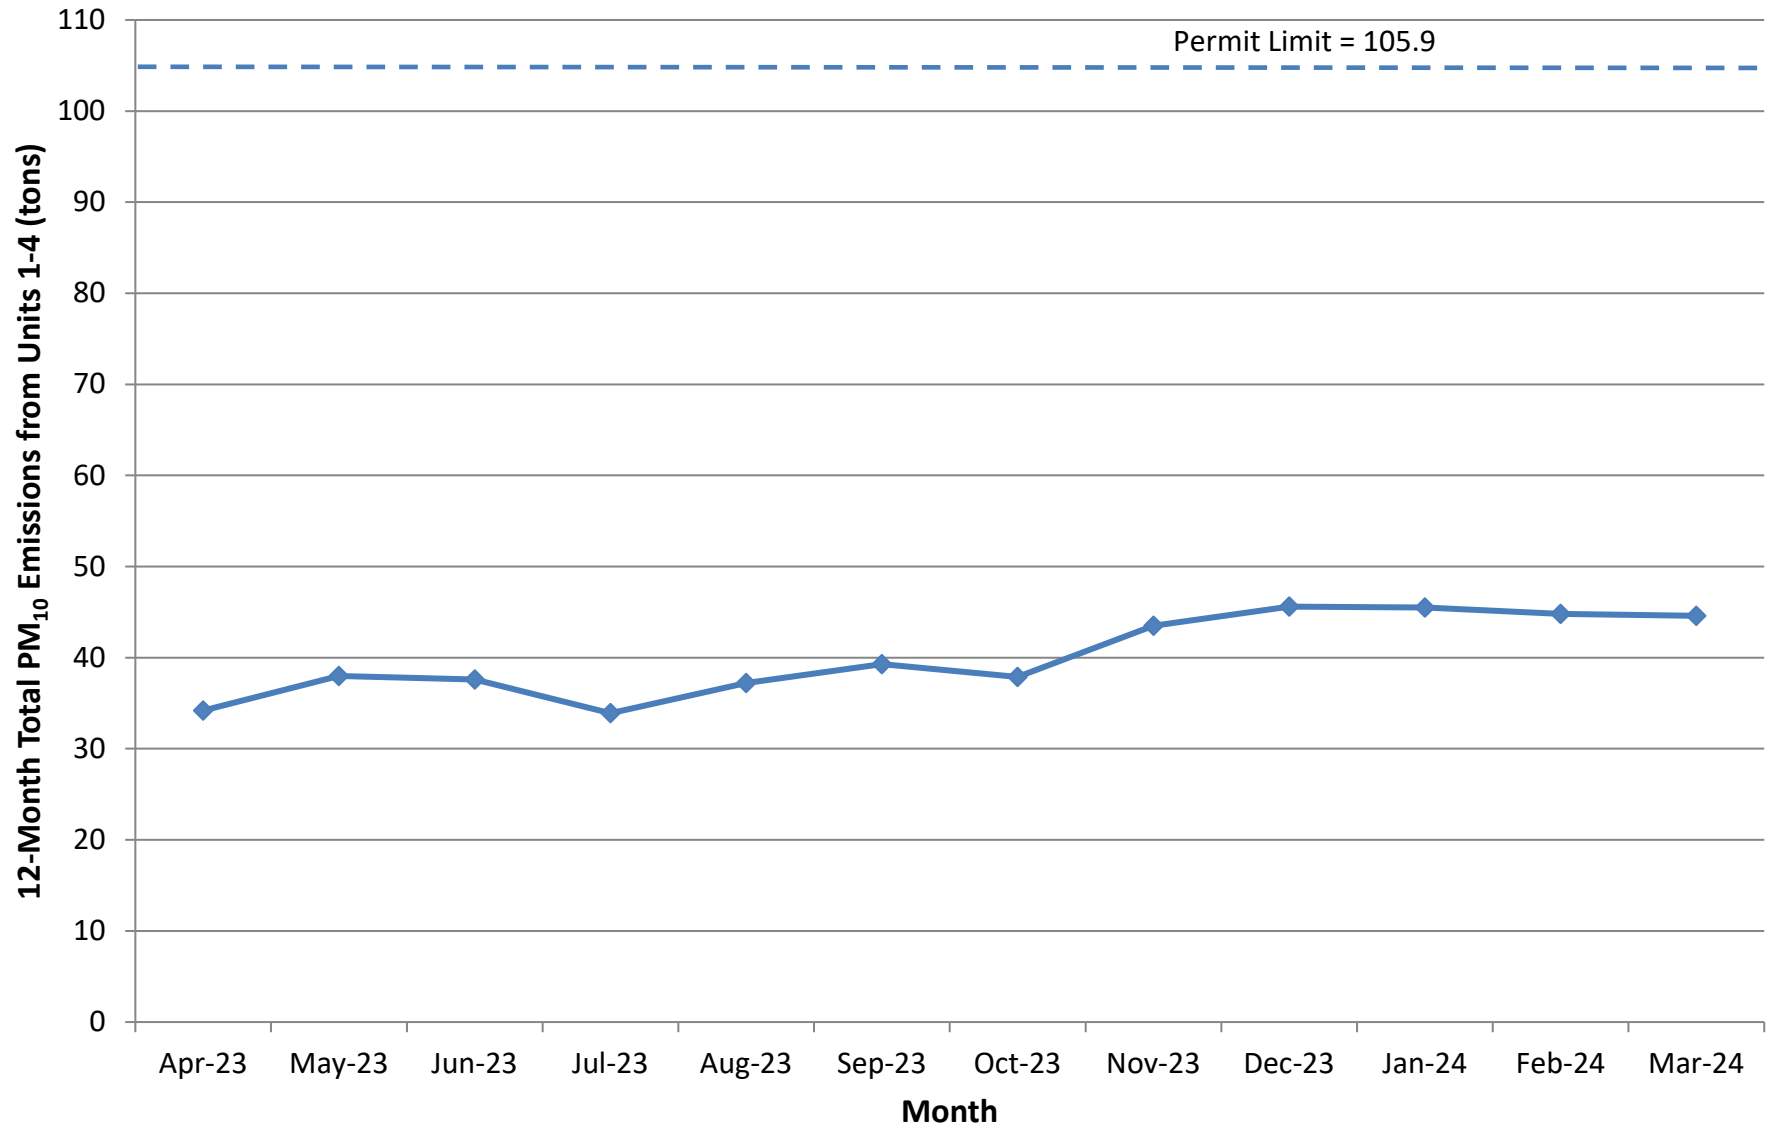

## 12-Month Rolling Total NO<sub>x</sub> Emissions from Units 1-4 Santan Generating Station

## 12-Month Rolling Total CO Emissions from Units 1-4 Santan Generating Station

## 12-Month Rolling Total PM<sub>10</sub> Emissions from Units 1-4 Santan Generating Station

## 12-Month Rolling Total VOC Emissions from Units 1-4 Santan Generating Station