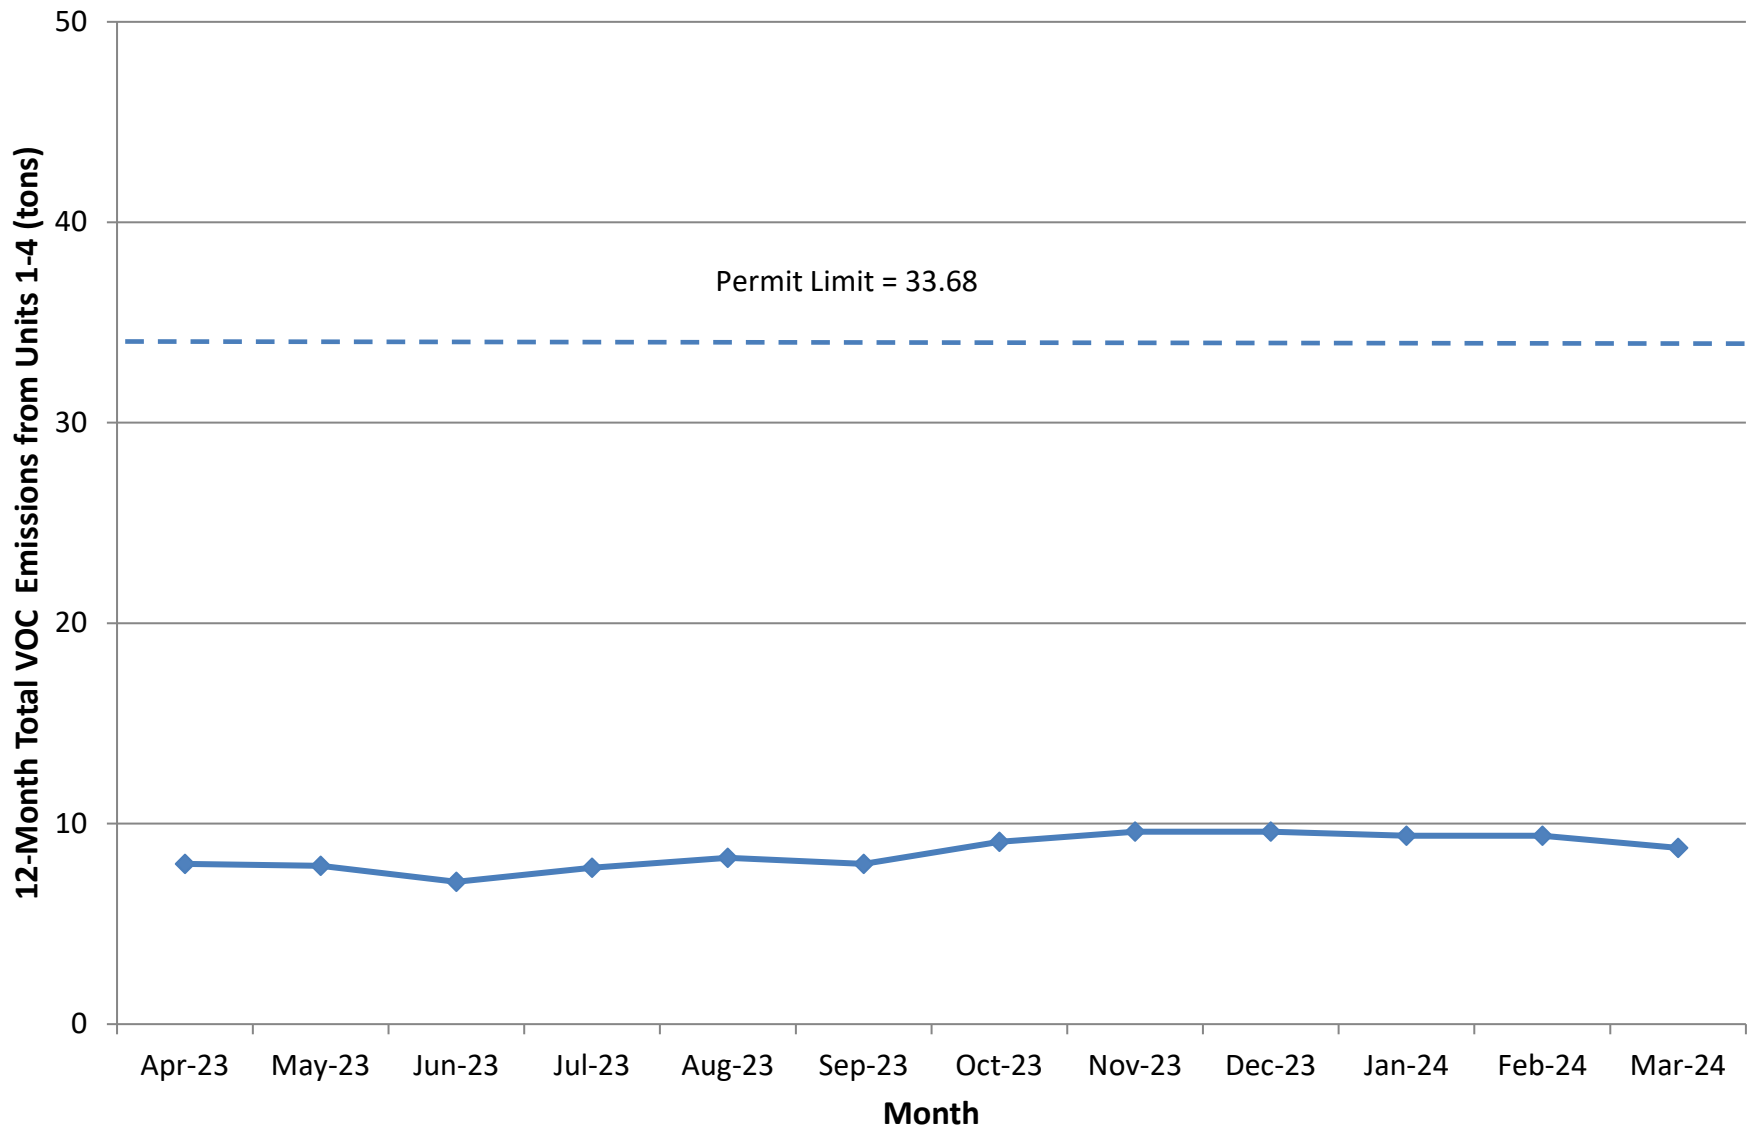

12-Month Rolling Total VOC Emissions from Units 1-4 Santan Generating Station