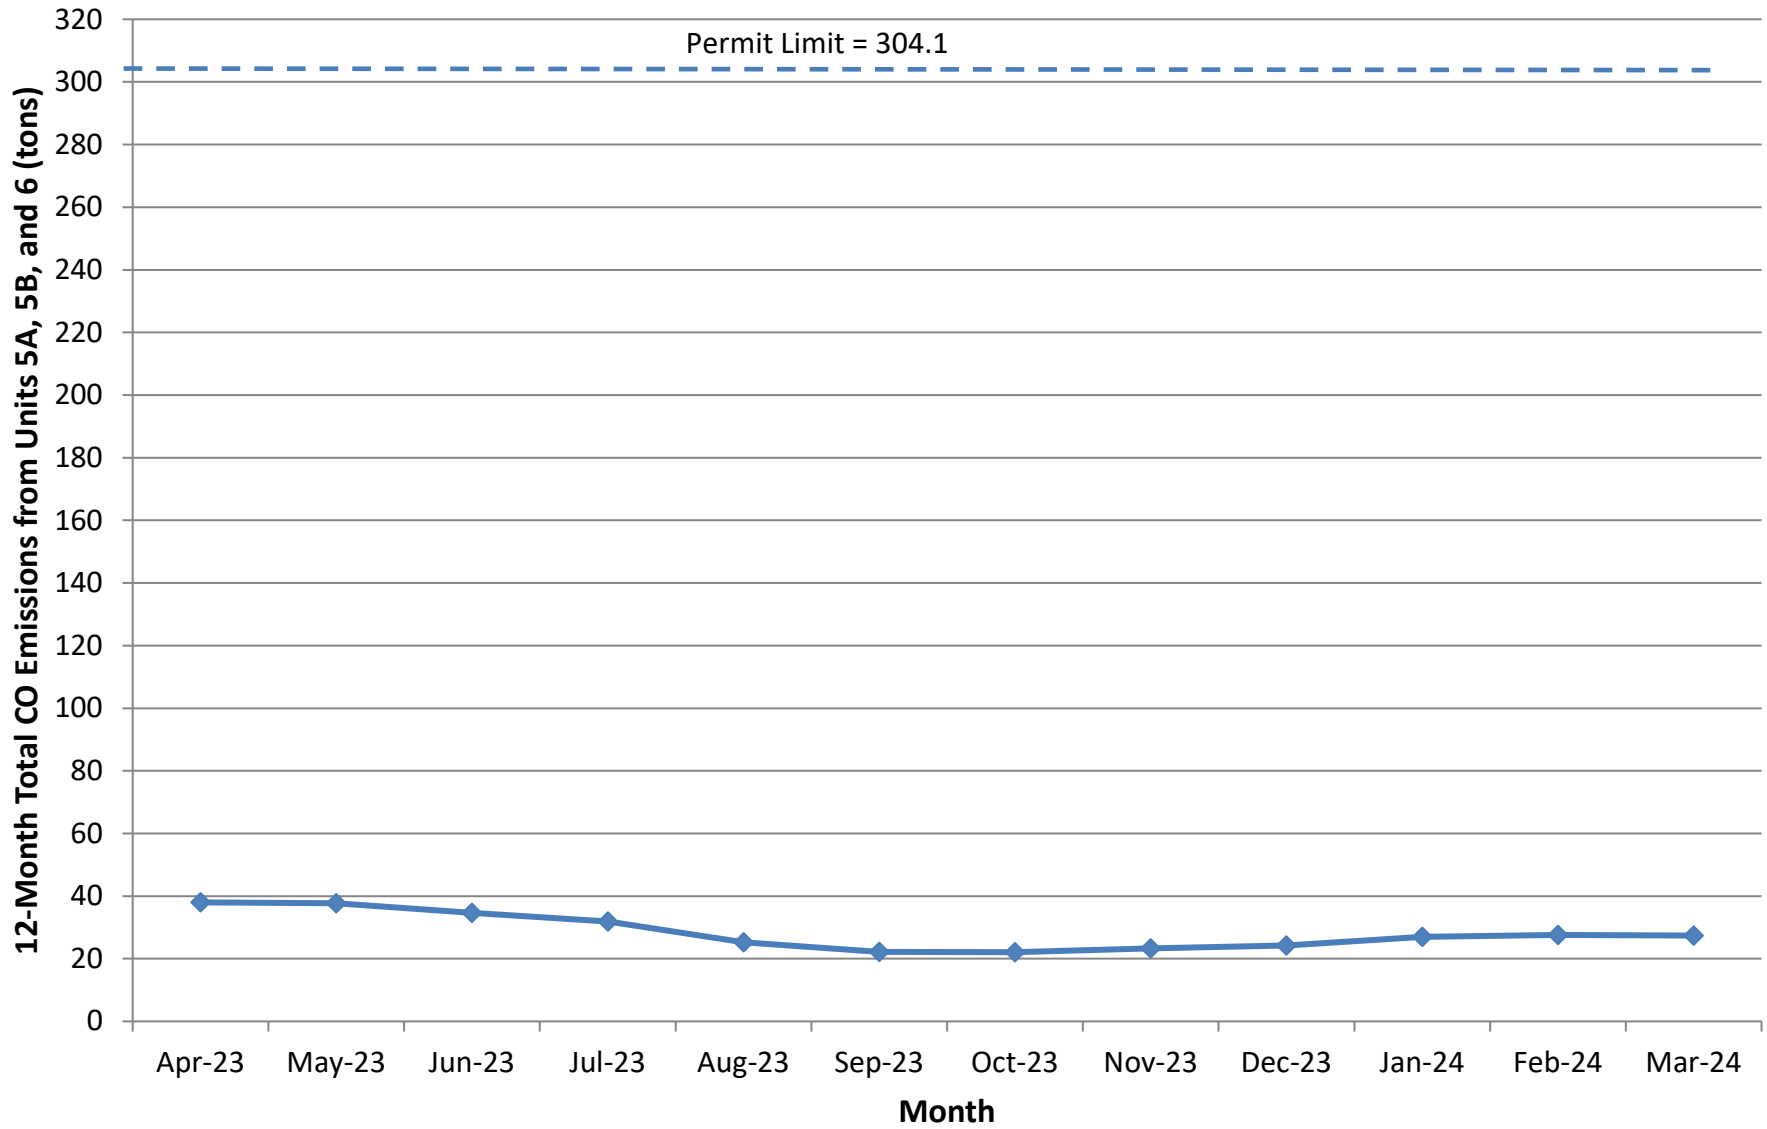

12-Month Rolling Total CO Emissions from Units 5A, 5B, and 6 Santan Generating Station