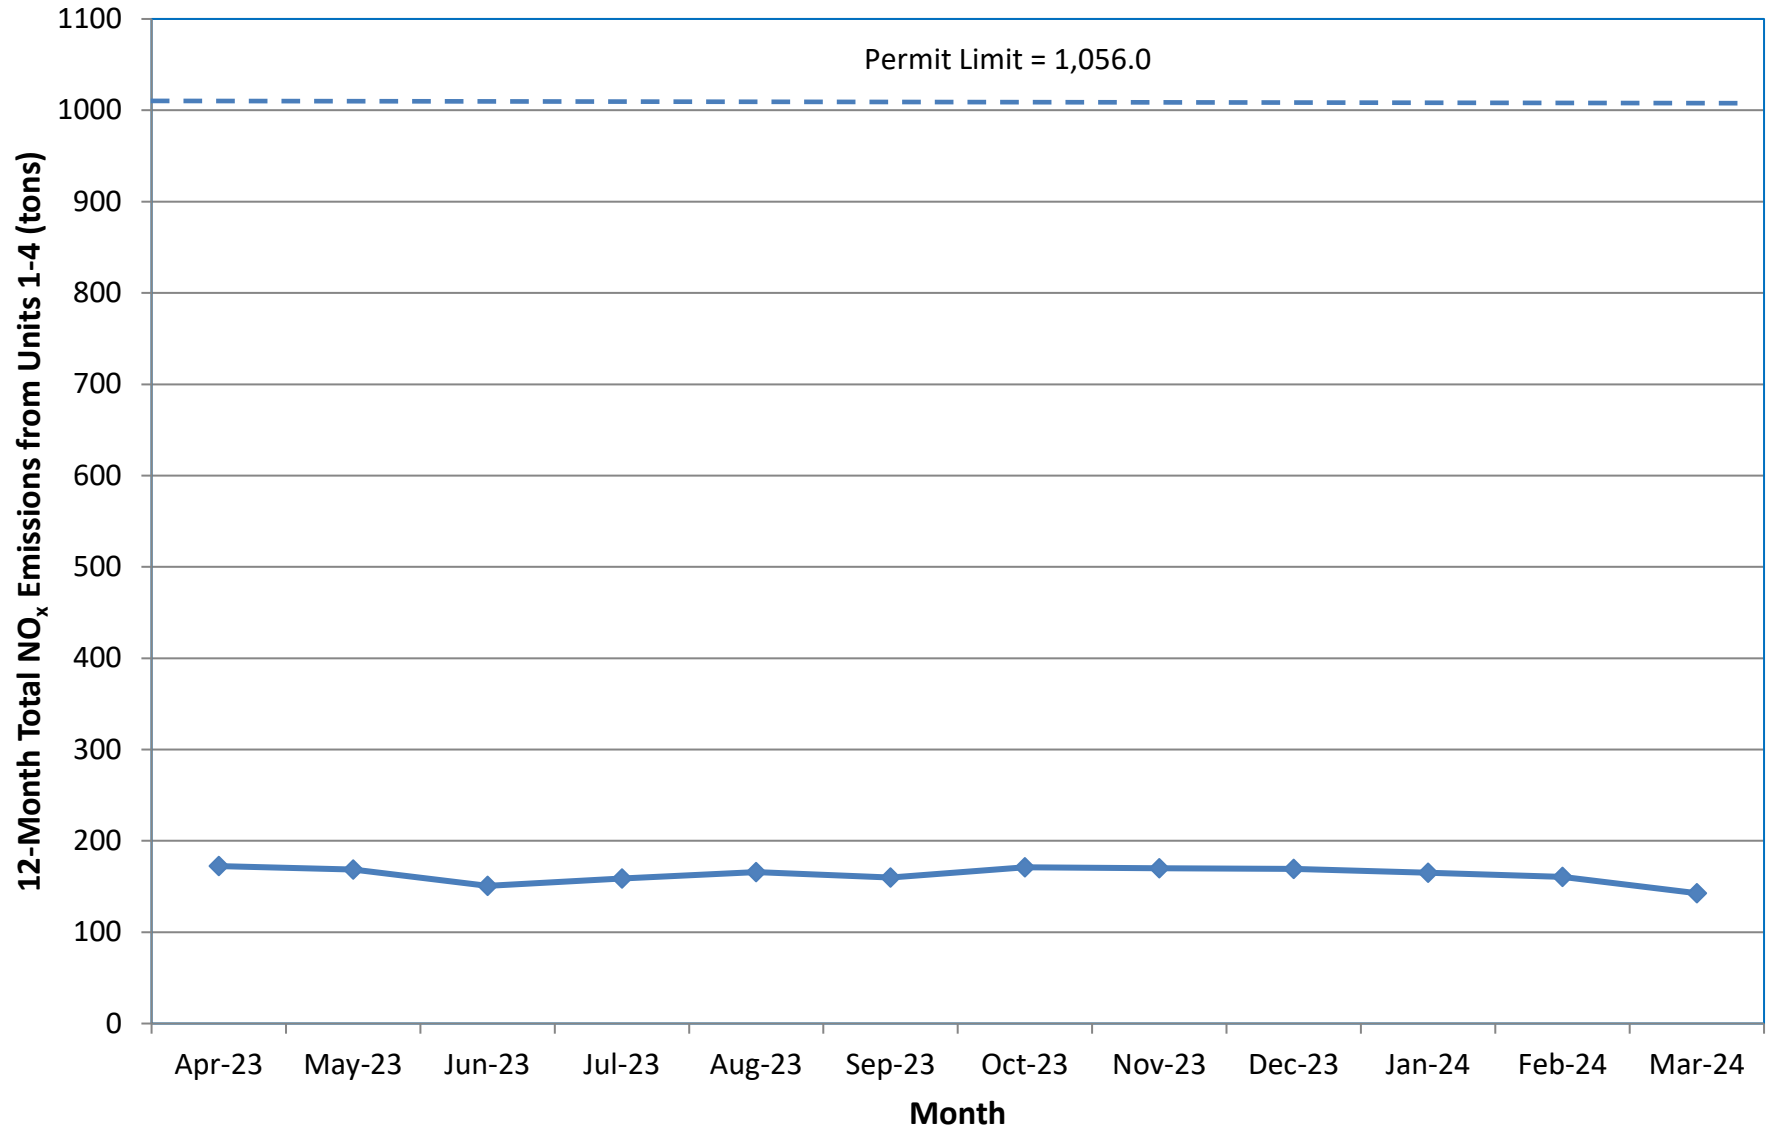

## 12-Month Rolling Total NO<sub>x</sub> Emissions from Units 1-4 Santan Generating Station

## 12-Month Rolling Total CO Emissions from Units 1-4 Santan Generating Station

## 12-Month Rolling Total PM<sub>10</sub> Emissions from Units 1-4 Santan Generating Station

## 12-Month Rolling Total VOC Emissions from Units 1-4 Santan Generating Station