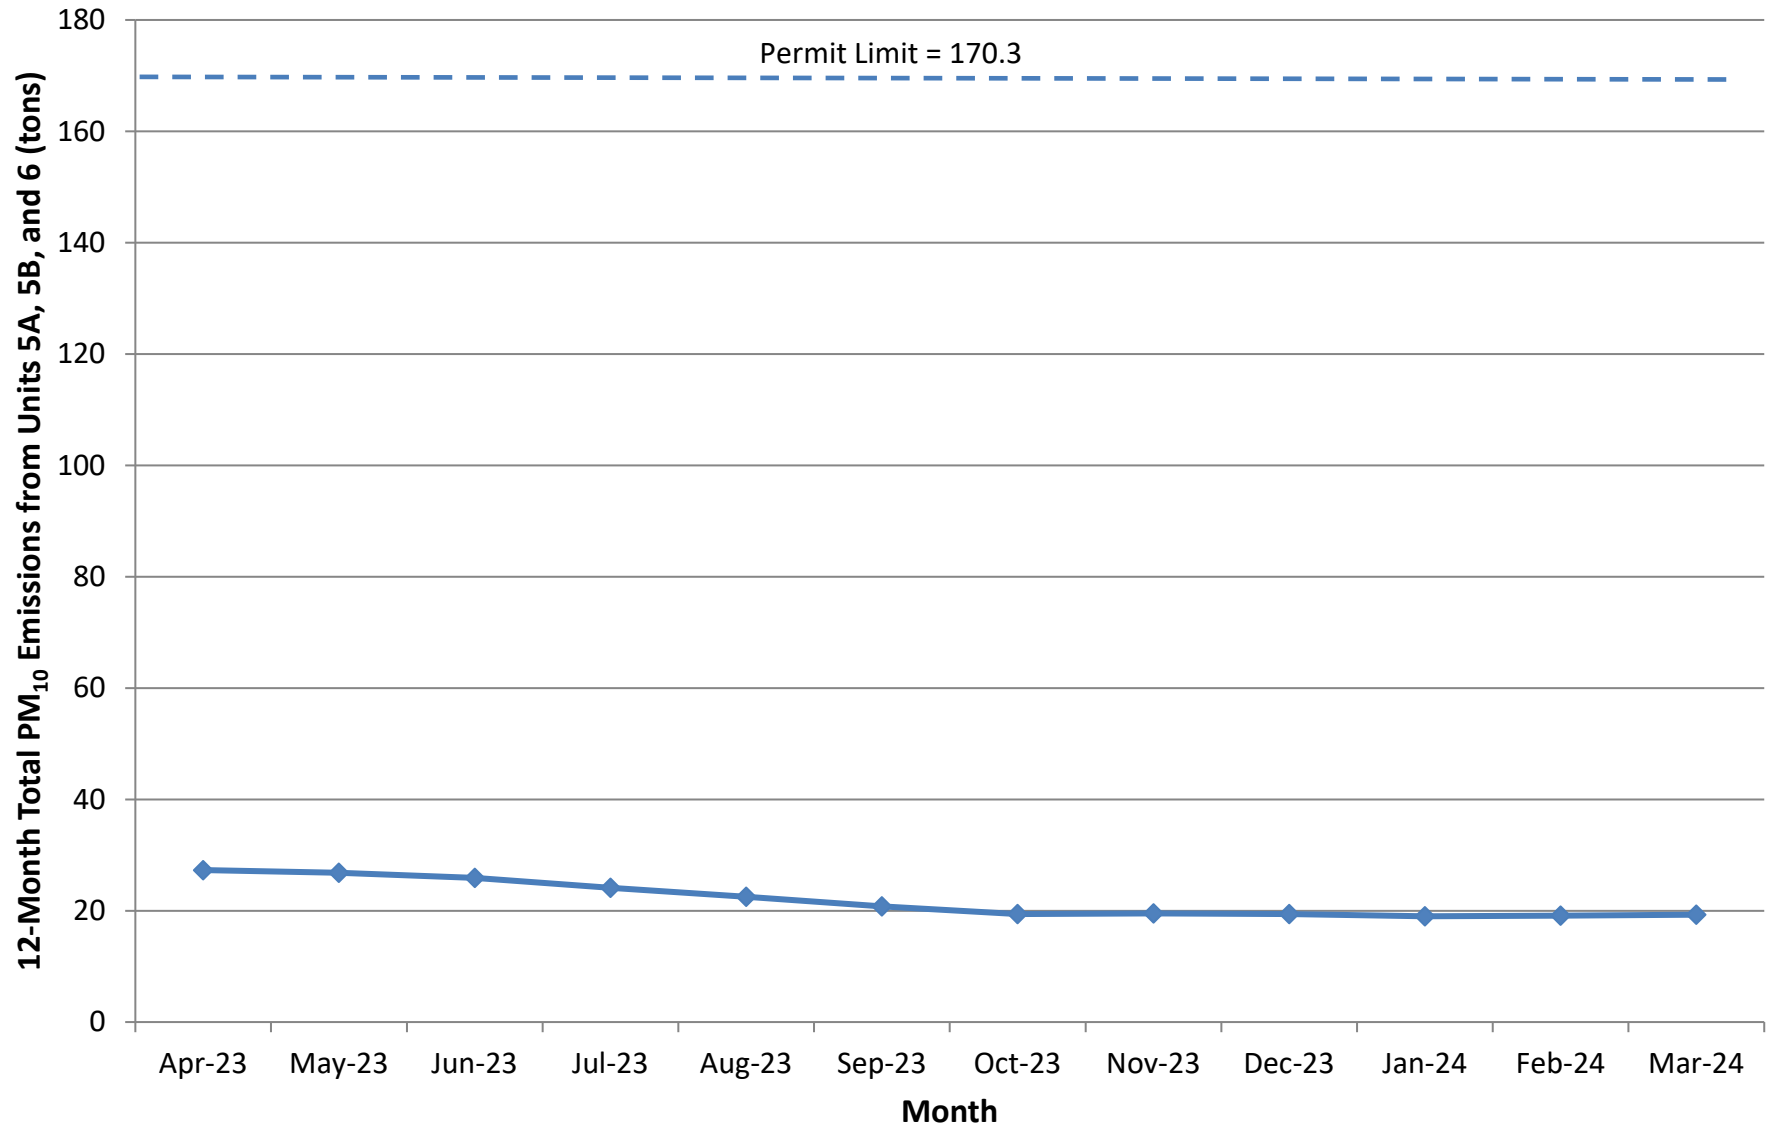

12-Month Rolling Total PM₁₀ Emissions from Units 5A, 5B, and 6 Santan Generating Station