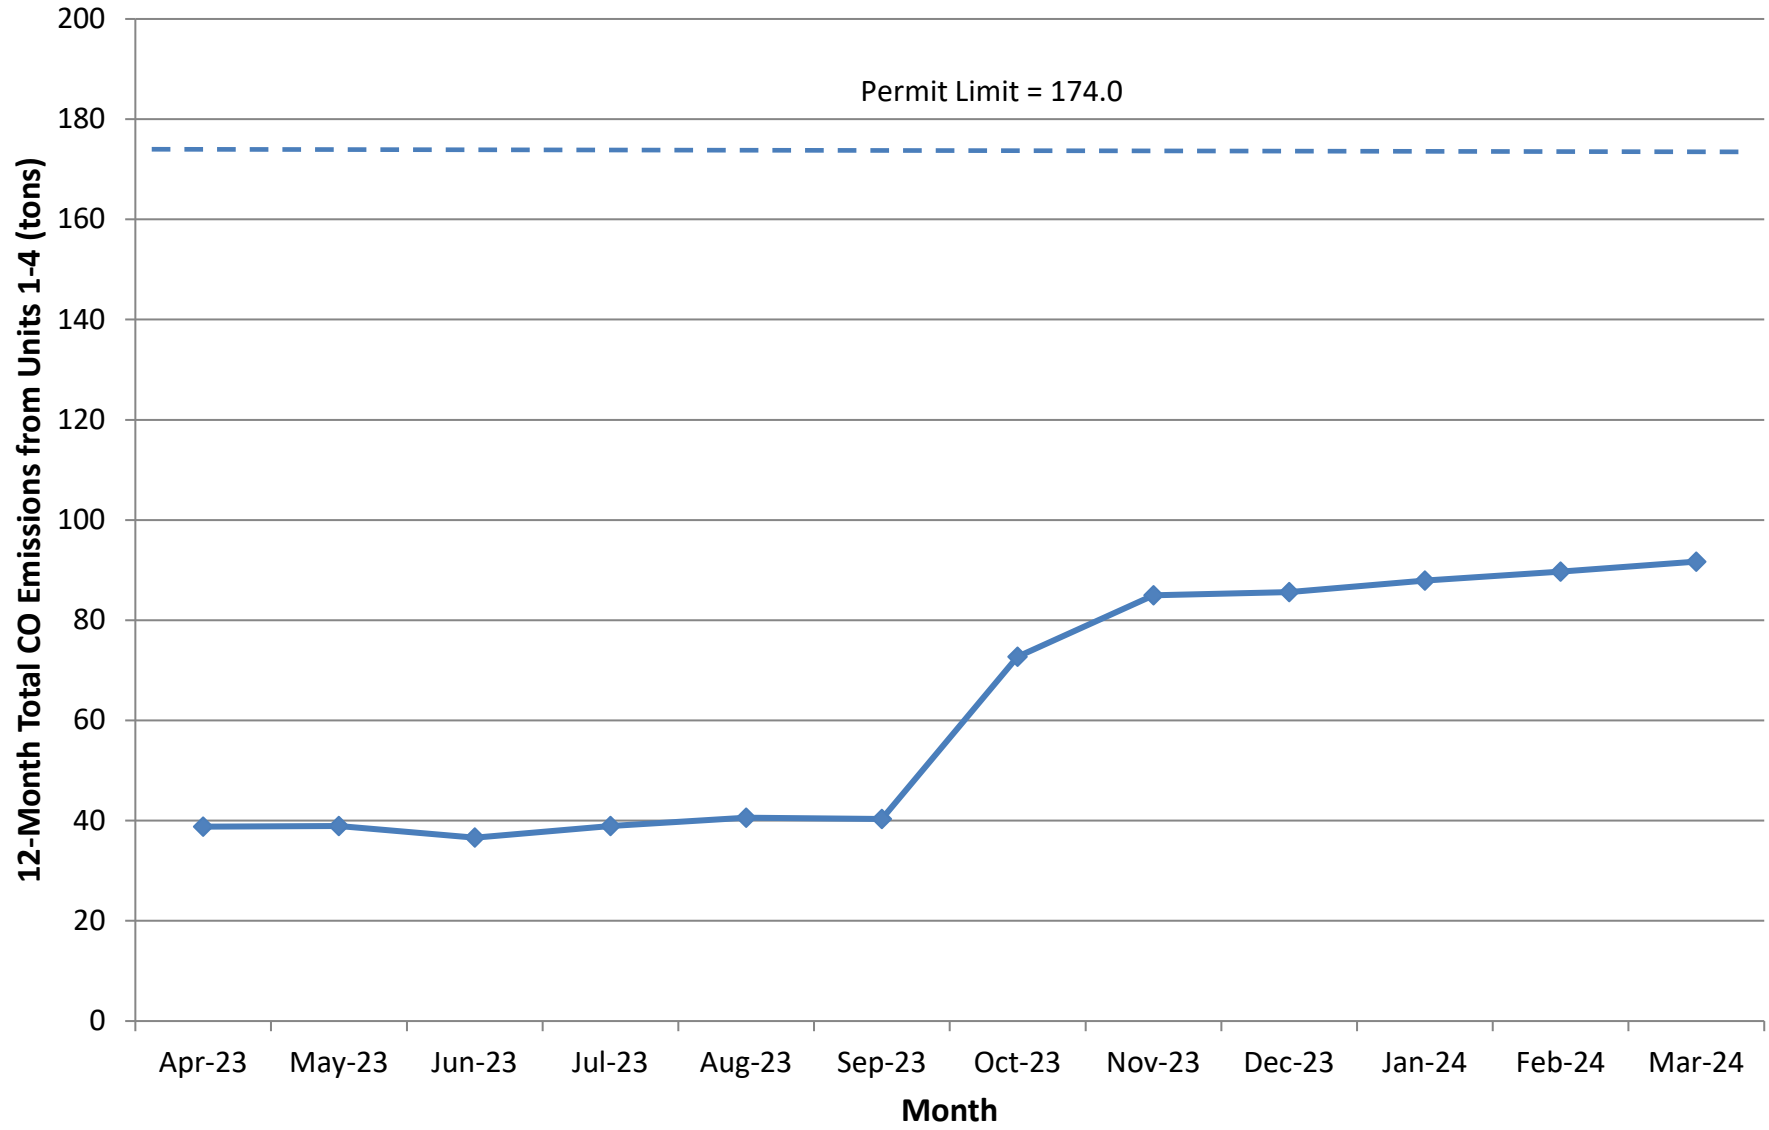

## 12-Month Rolling Total NO<sub>x</sub> Emissions from Units 1-4 Santan Generating Station

## 12-Month Rolling Total CO Emissions from Units 1-4 Santan Generating Station

## 12-Month Rolling Total PM<sub>10</sub> Emissions from Units 1-4 Santan Generating Station

## 12-Month Rolling Total VOC Emissions from Units 1-4 Santan Generating Station