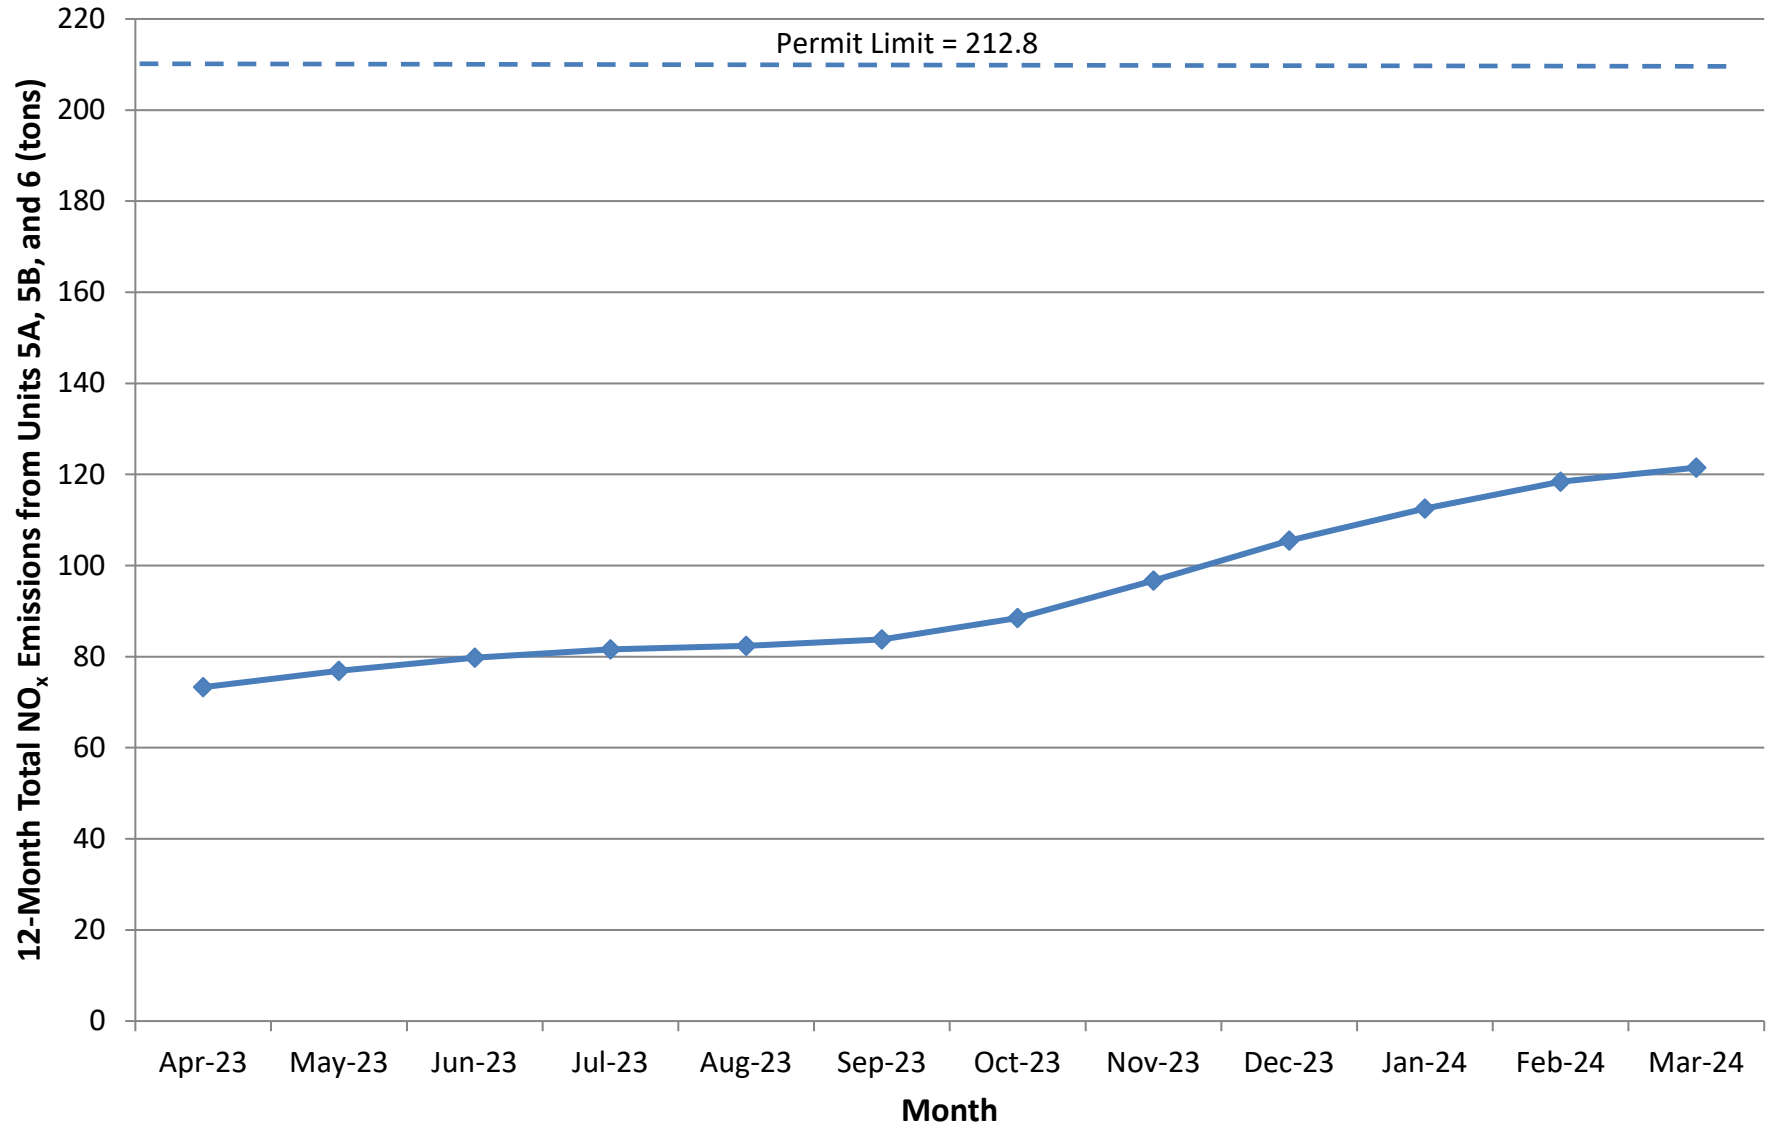

12-Month Rolling Total NO_x Emissions from Units 5A, 5B, and 6 Santan Generating Station