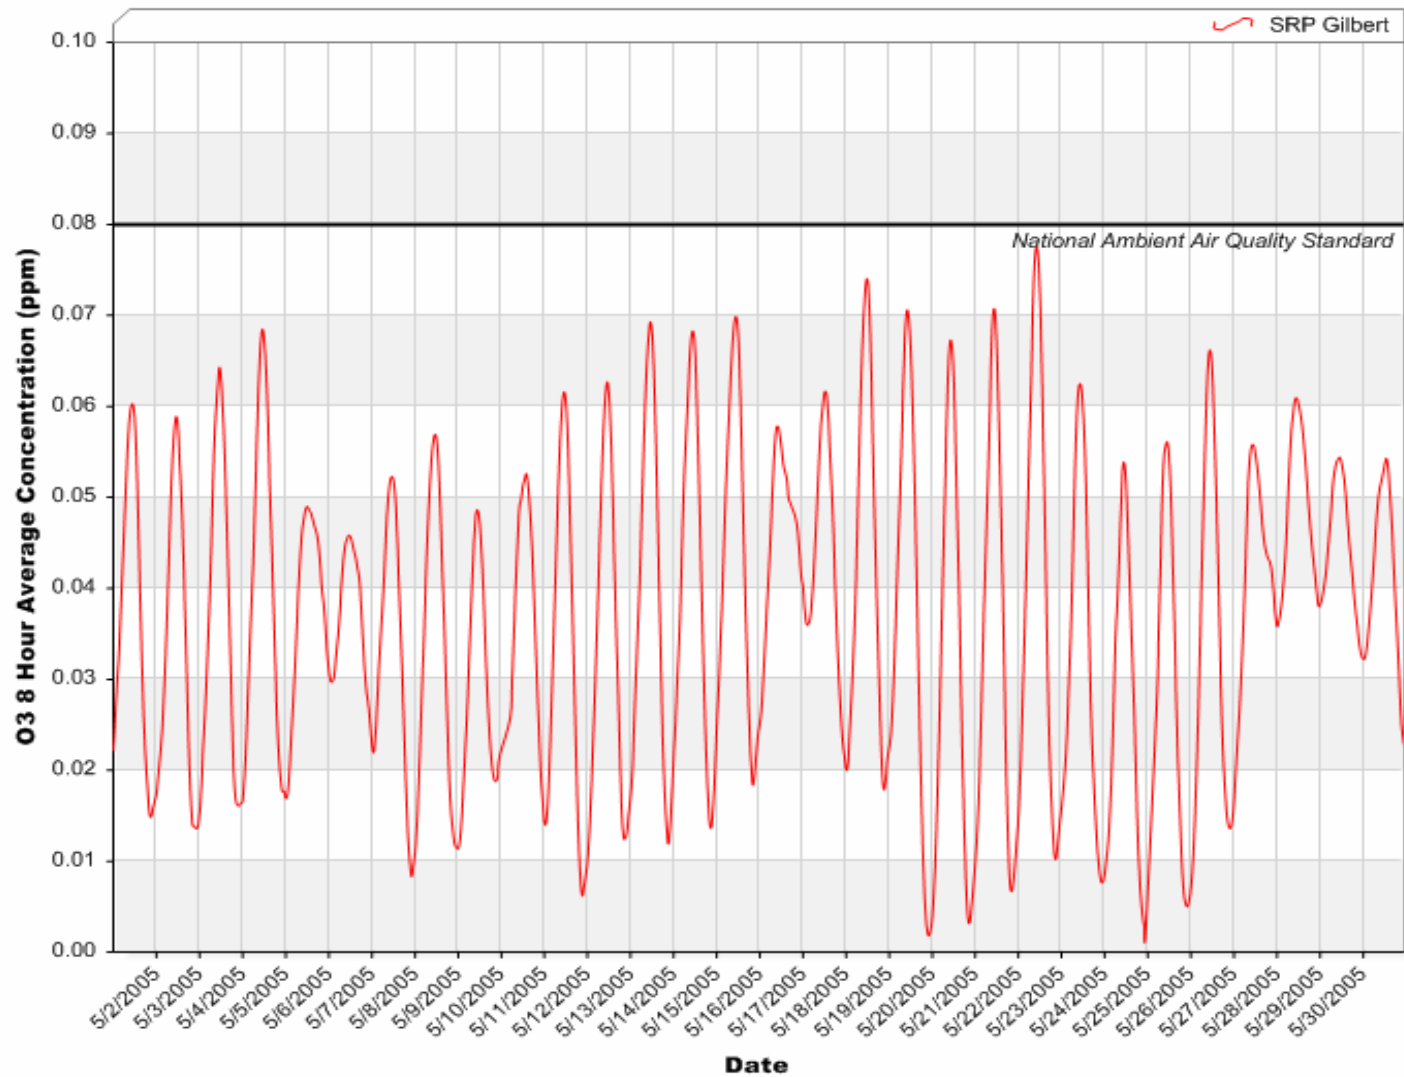

Gilbert Air Quality Station

8 Hour Rolling Ozone (O₃) Averages

May 2005