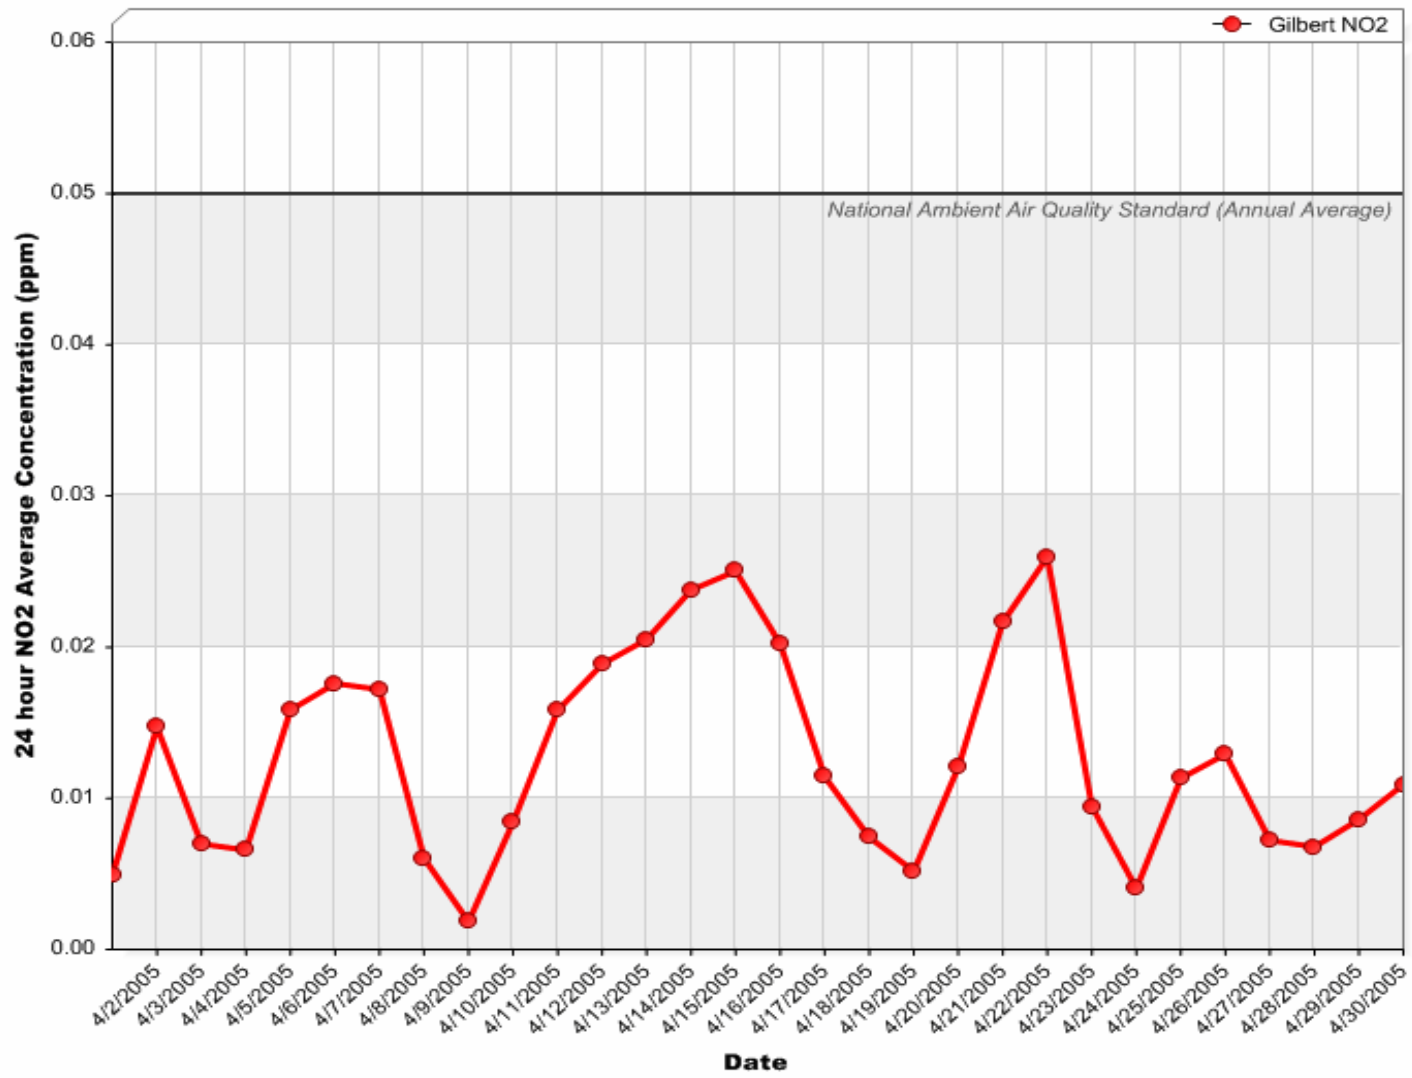

Gilbert Air Quality Station

24 Hour PM₁₀ Averages

April 2005

Gilbert Air Quality Station

24 Hour PM₁₀ Averages

May 2005

Gilbert Air Quality Station

24 Hour PM₁₀ Averages

June 2005

Gilbert Air Quality Station

24 Hour PM_{2.5} Averages

April 2005

Gilbert Air Quality Station

24 Hour PM_{2.5} Averages

May 2005

Gilbert Air Quality Station

24 Hour PM_{2.5} Averages

June 2005

Gilbert Air Quality Station

24 Hour Nitrogen Dioxide (NO₂) Averages

April 2005

Gilbert Air Quality Station

24 Hour Nitrogen Dioxide (NO₂) Averages

May 2005