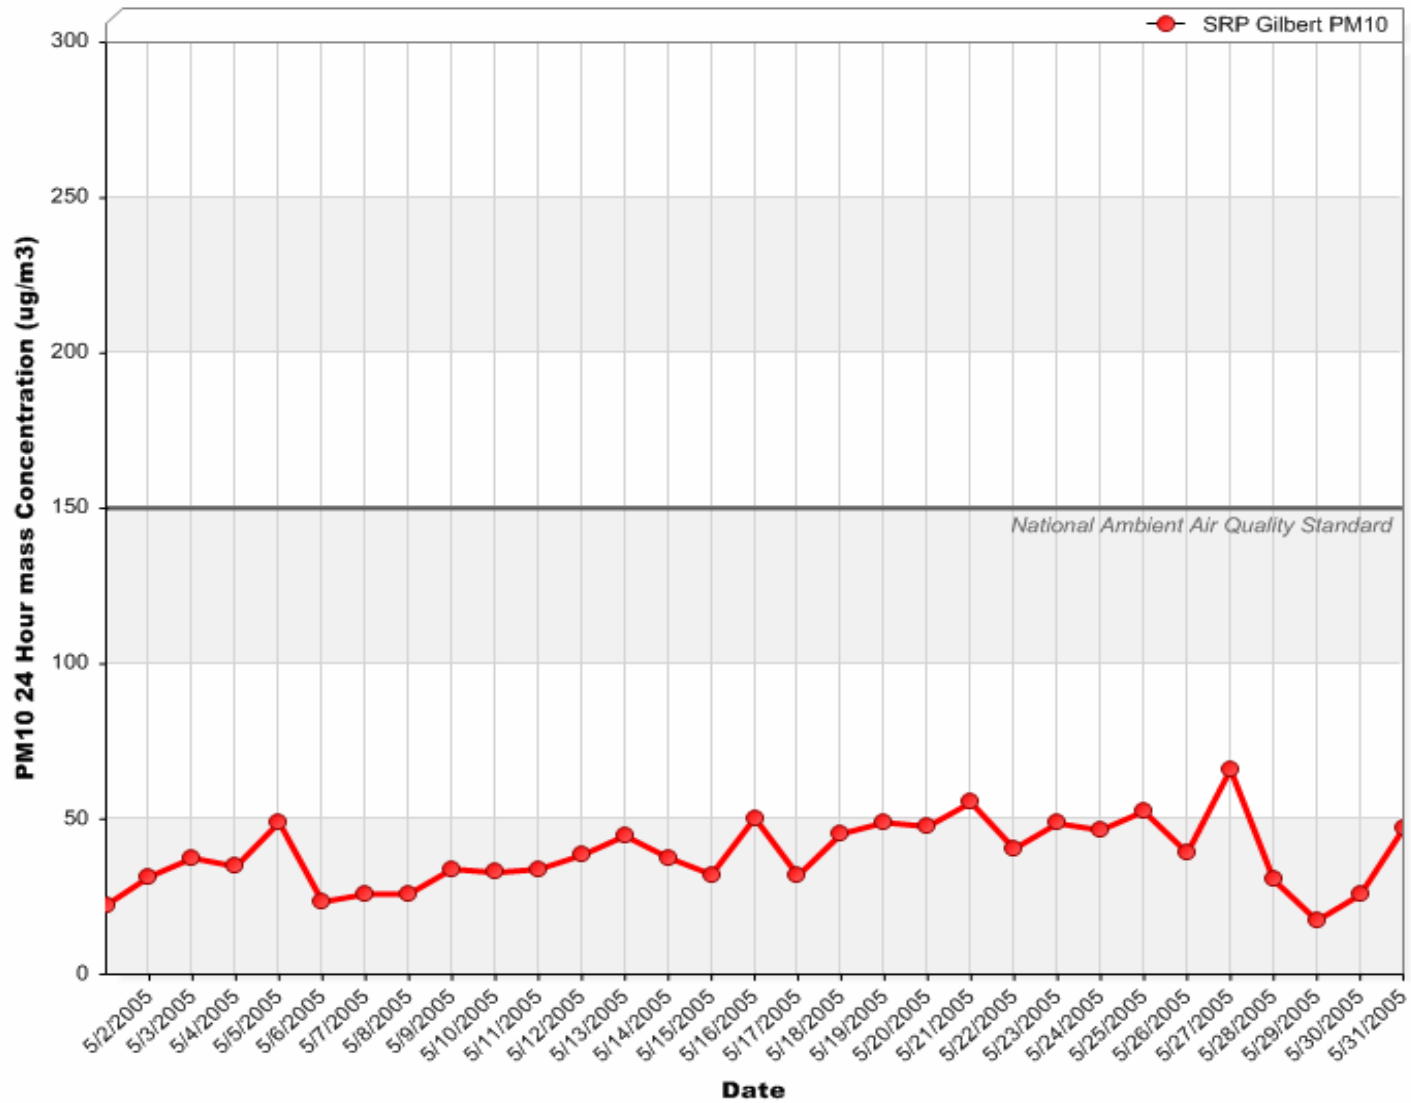

Gilbert Air Quality Station

24 Hour PM₁₀ Averages

April 2005

Gilbert Air Quality Station

24 Hour PM₁₀ Averages

May 2005

Gilbert Air Quality Station

24 Hour PM₁₀ Averages

June 2005

Gilbert Air Quality Station

24 Hour PM_{2.5} Averages

April 2005

Gilbert Air Quality Station

24 Hour PM_{2.5} Averages

May 2005

Gilbert Air Quality Station

24 Hour PM_{2.5} Averages

June 2005

Gilbert Air Quality Station

24 Hour Nitrogen Dioxide (NO₂) Averages

April 2005

Gilbert Air Quality Station

24 Hour Nitrogen Dioxide (NO₂) Averages

May 2005