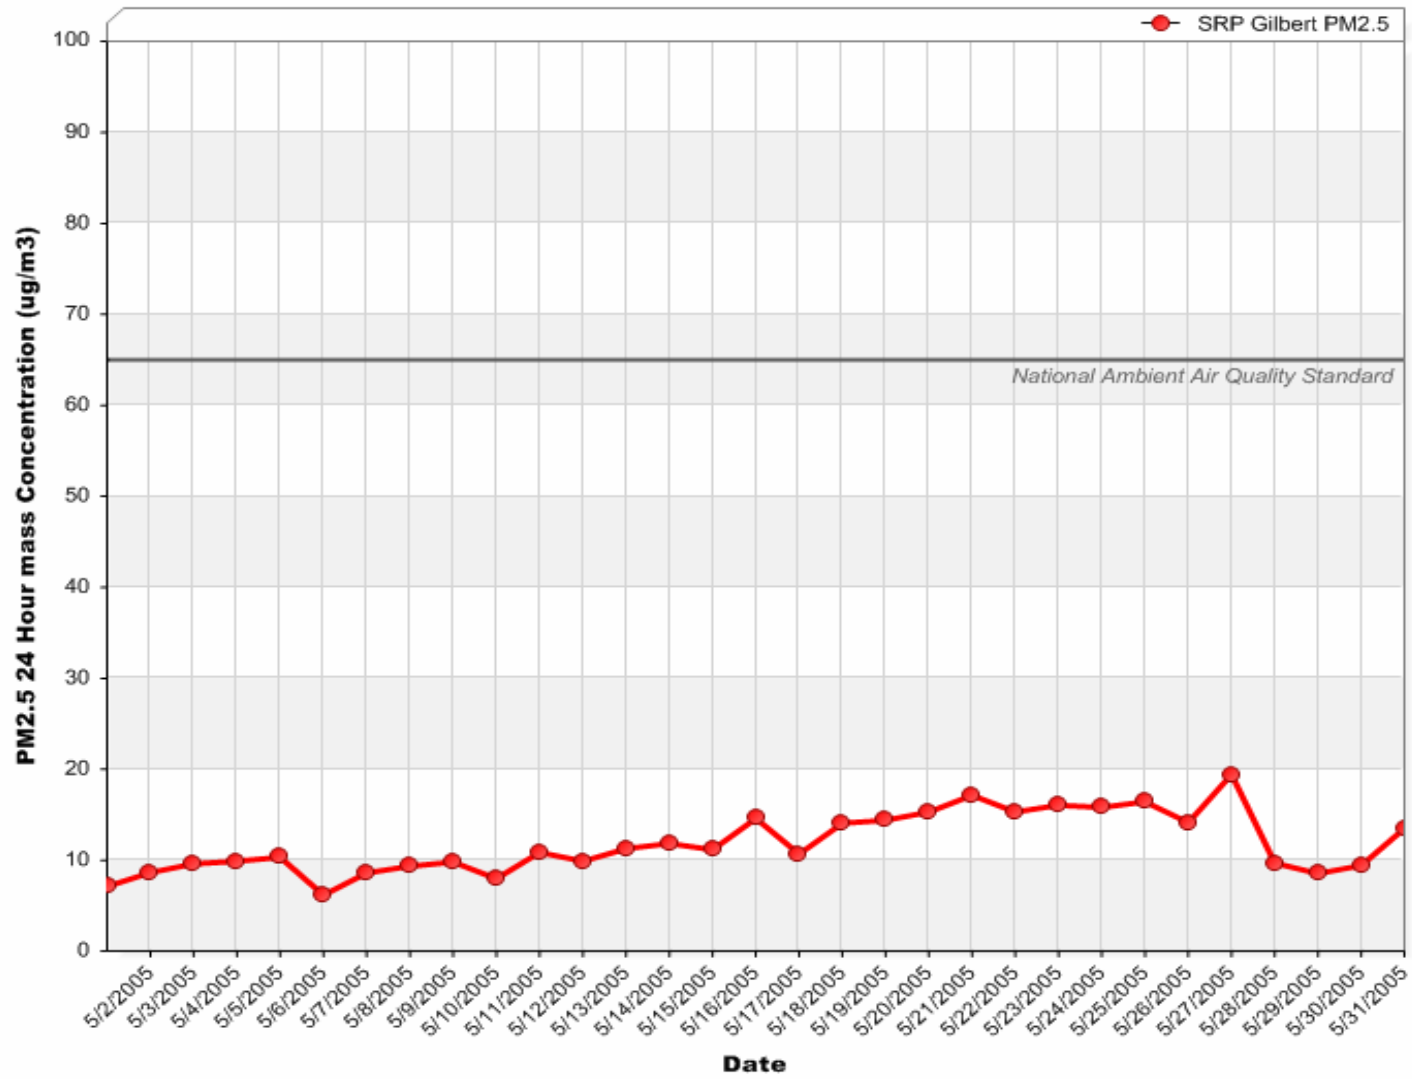

Gilbert Air Quality Station

24 Hour PM₁₀ Averages

April 2005

Gilbert Air Quality Station

24 Hour PM₁₀ Averages

May 2005

Gilbert Air Quality Station

24 Hour PM₁₀ Averages

June 2005

Gilbert Air Quality Station

24 Hour PM_{2.5} Averages

April 2005

Gilbert Air Quality Station

24 Hour PM_{2.5} Averages

May 2005

Gilbert Air Quality Station

24 Hour PM_{2.5} Averages

June 2005

Gilbert Air Quality Station

24 Hour Nitrogen Dioxide (NO₂) Averages

April 2005

Gilbert Air Quality Station

24 Hour Nitrogen Dioxide (NO₂) Averages

May 2005