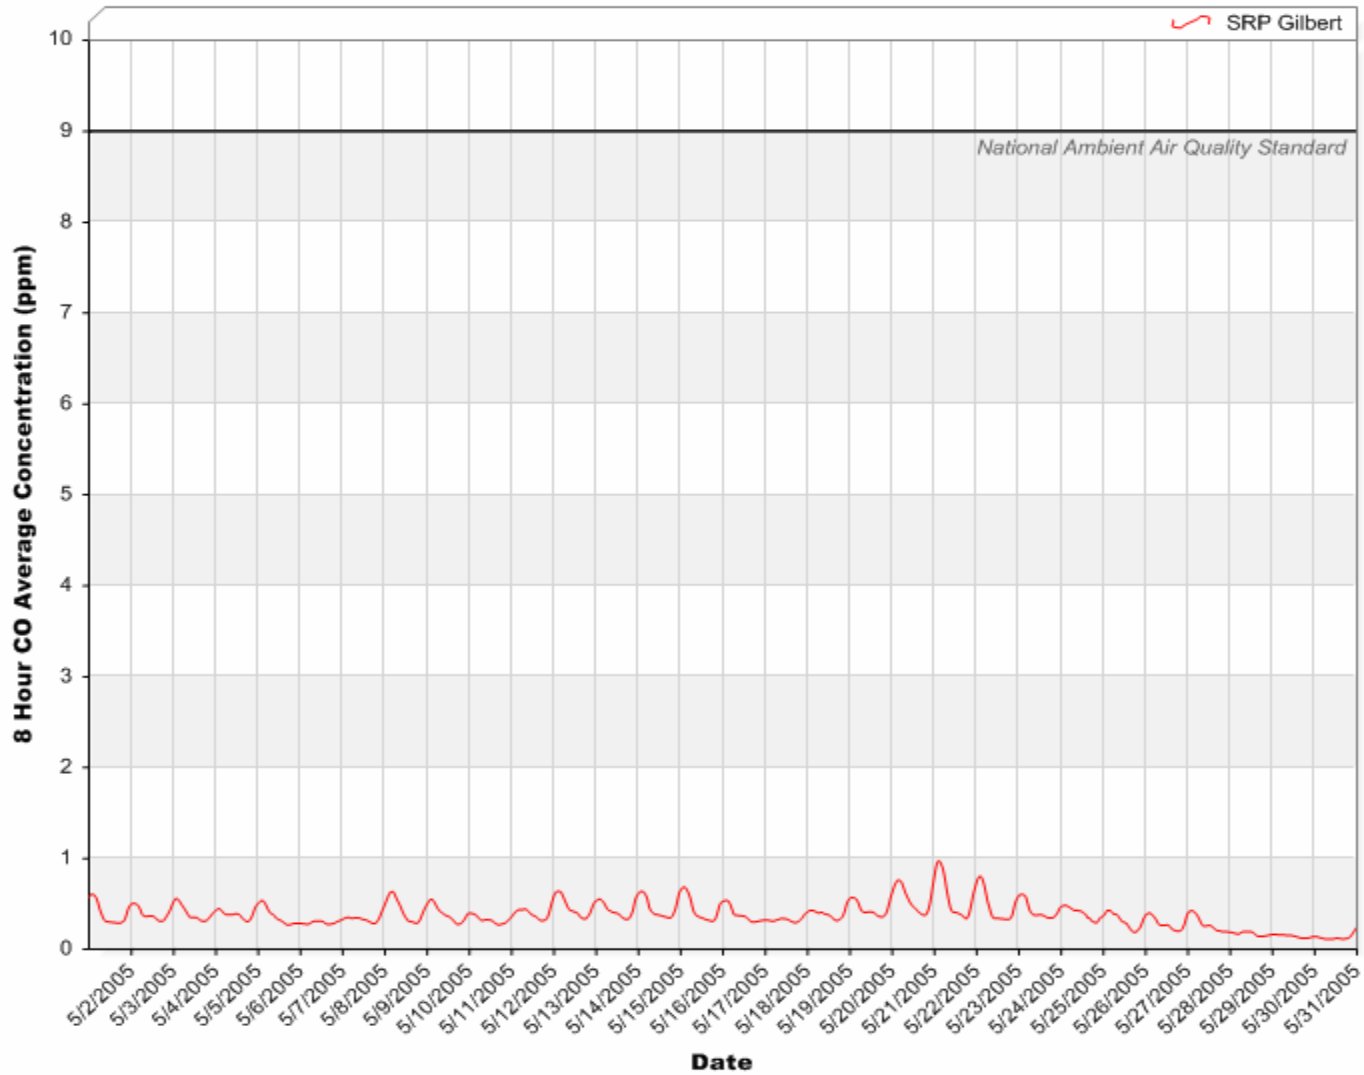

Gilbert Air Quality Station

8 Hour Rolling Carbon Monoxide (CO) Averages

May 2005