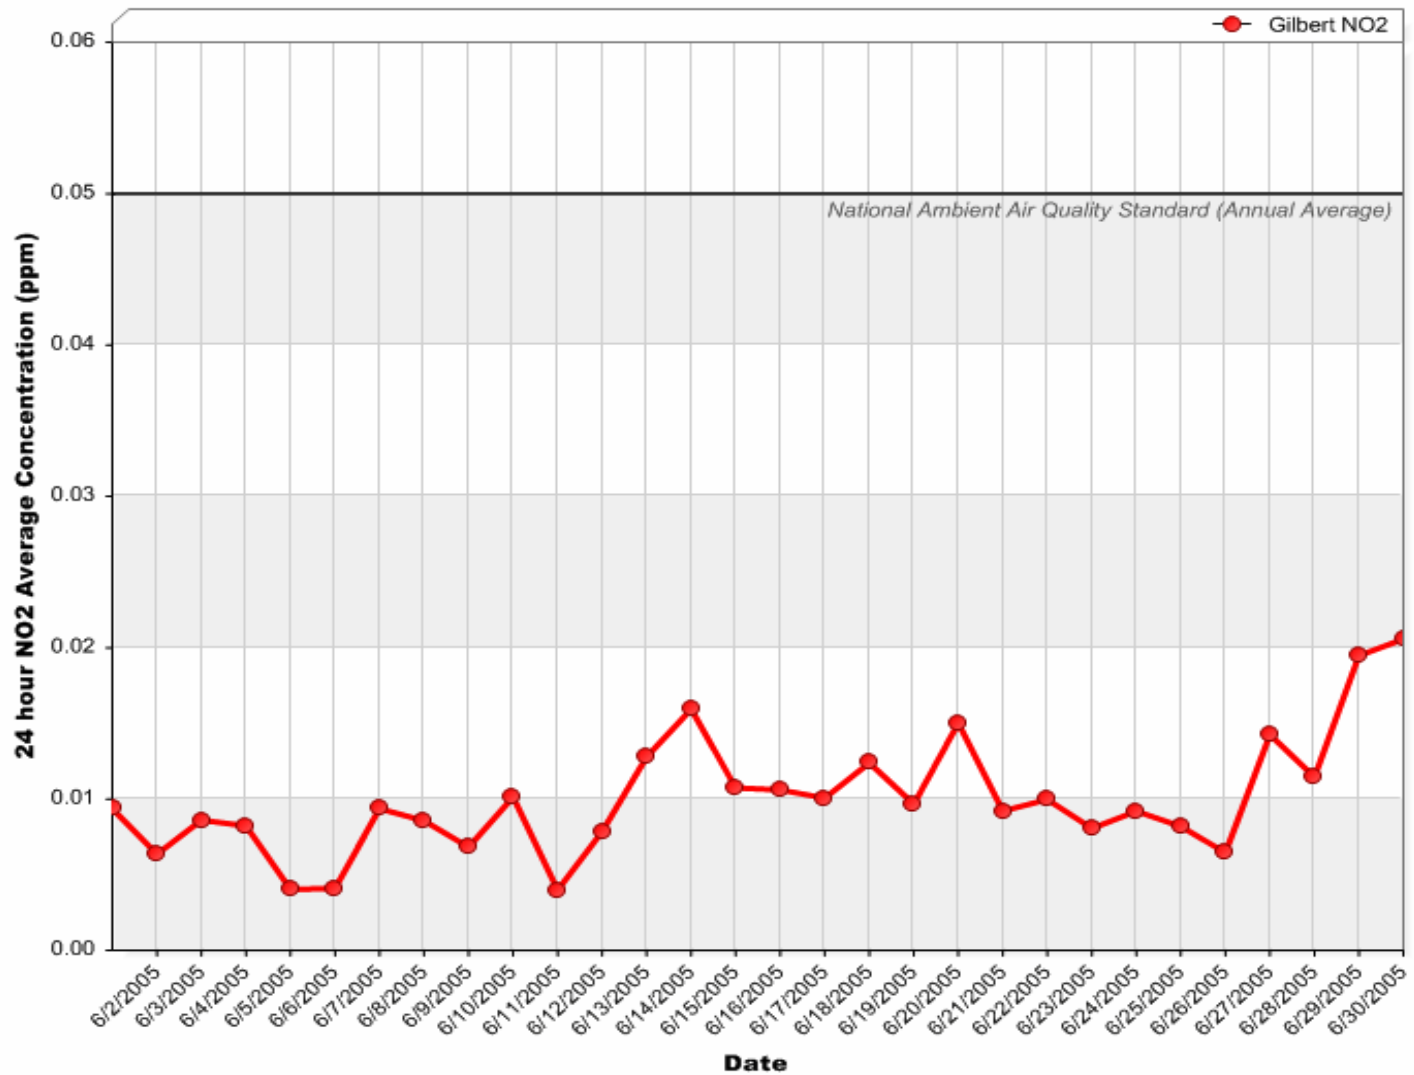

Gilbert Air Quality Station

24 Hour Nitrogen Dioxide (NO₂) Averages

June 2005