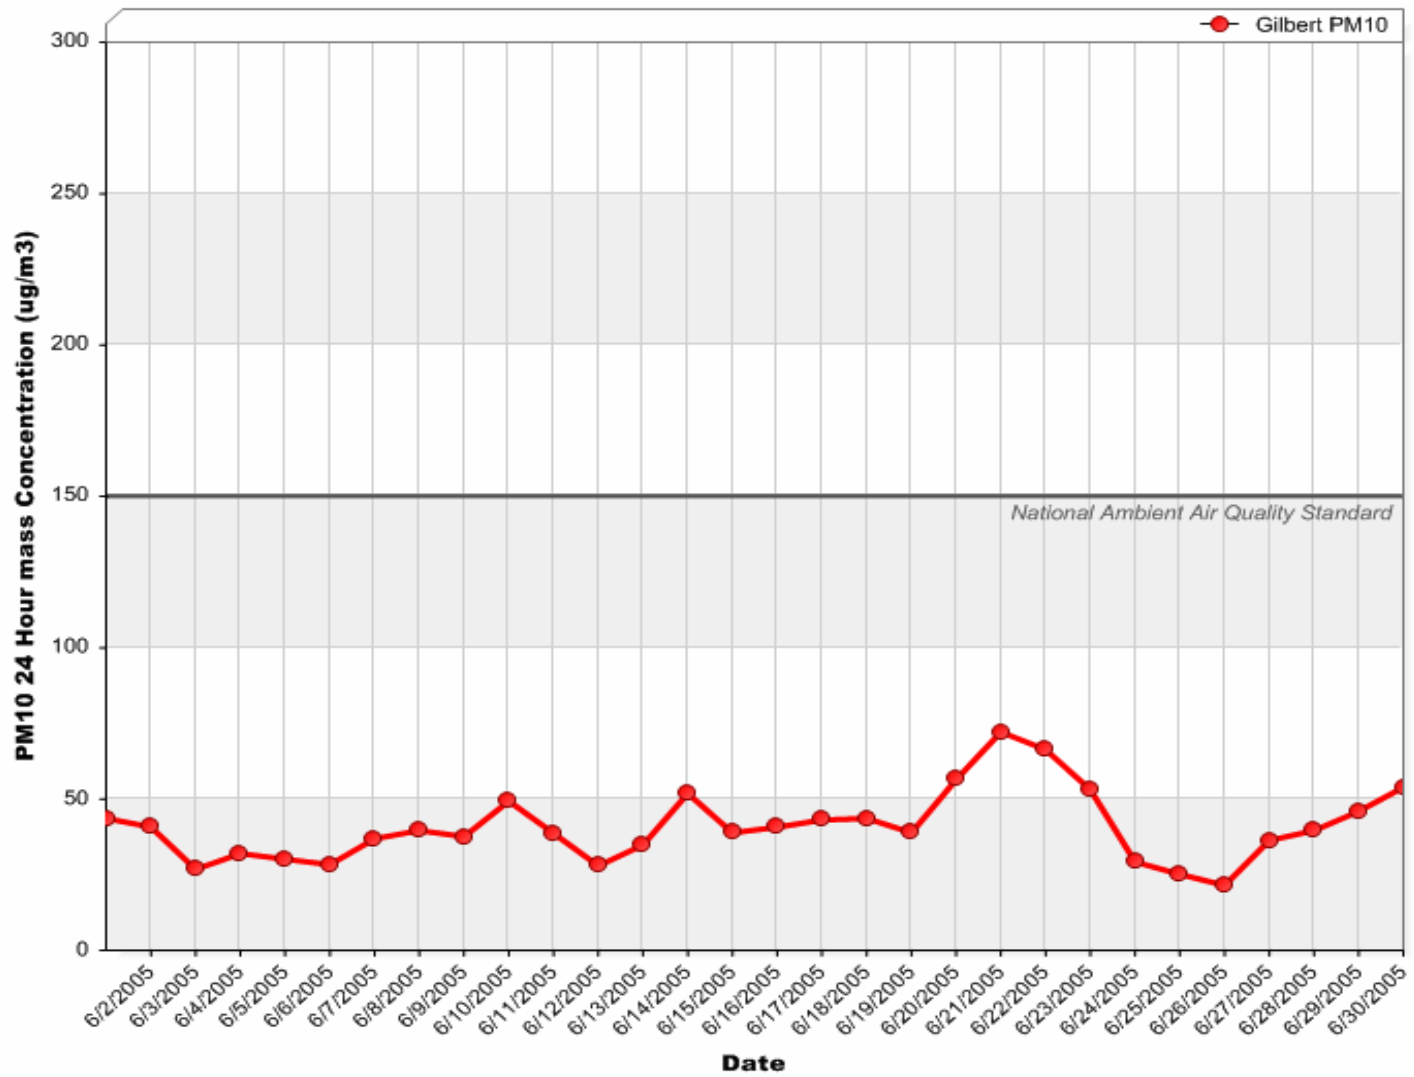

Gilbert Air Quality Station

24 Hour PM₁₀ Averages

April 2005

Gilbert Air Quality Station

24 Hour PM₁₀ Averages

May 2005

Gilbert Air Quality Station

24 Hour PM₁₀ Averages

June 2005

Gilbert Air Quality Station

24 Hour PM_{2.5} Averages

April 2005

Gilbert Air Quality Station

24 Hour PM_{2.5} Averages

May 2005

Gilbert Air Quality Station

24 Hour PM_{2.5} Averages

June 2005

Gilbert Air Quality Station

24 Hour Nitrogen Dioxide (NO₂) Averages

April 2005

Gilbert Air Quality Station

24 Hour Nitrogen Dioxide (NO₂) Averages

May 2005