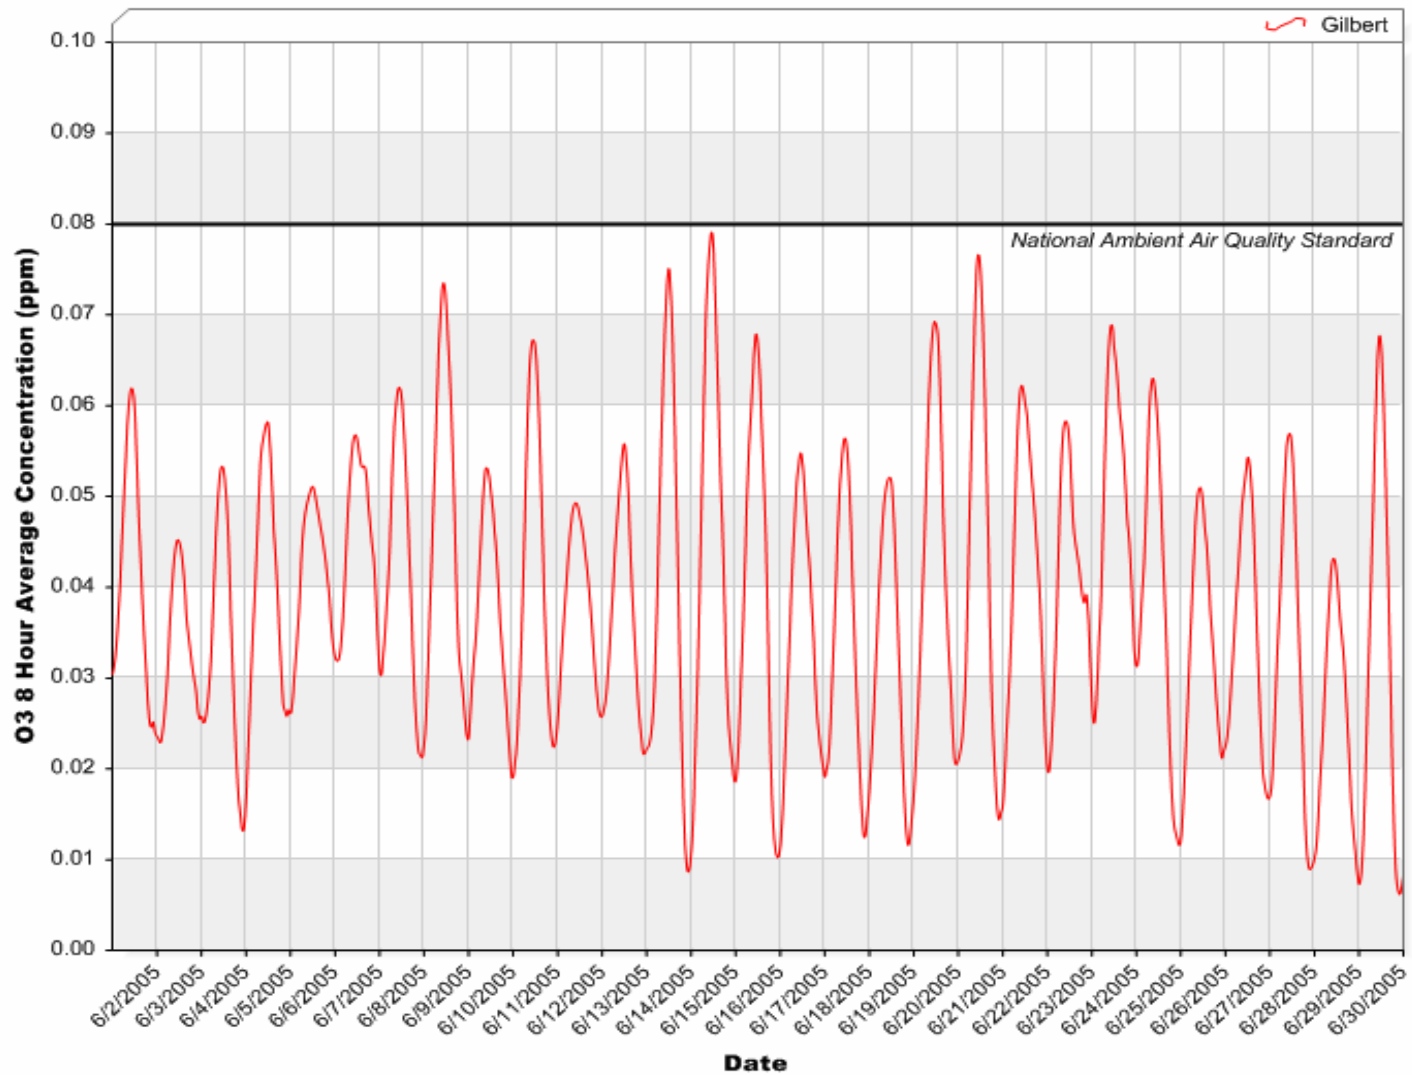

Gilbert Air Quality Station

8 Hour Rolling Ozone (O₃) Averages

June 2005