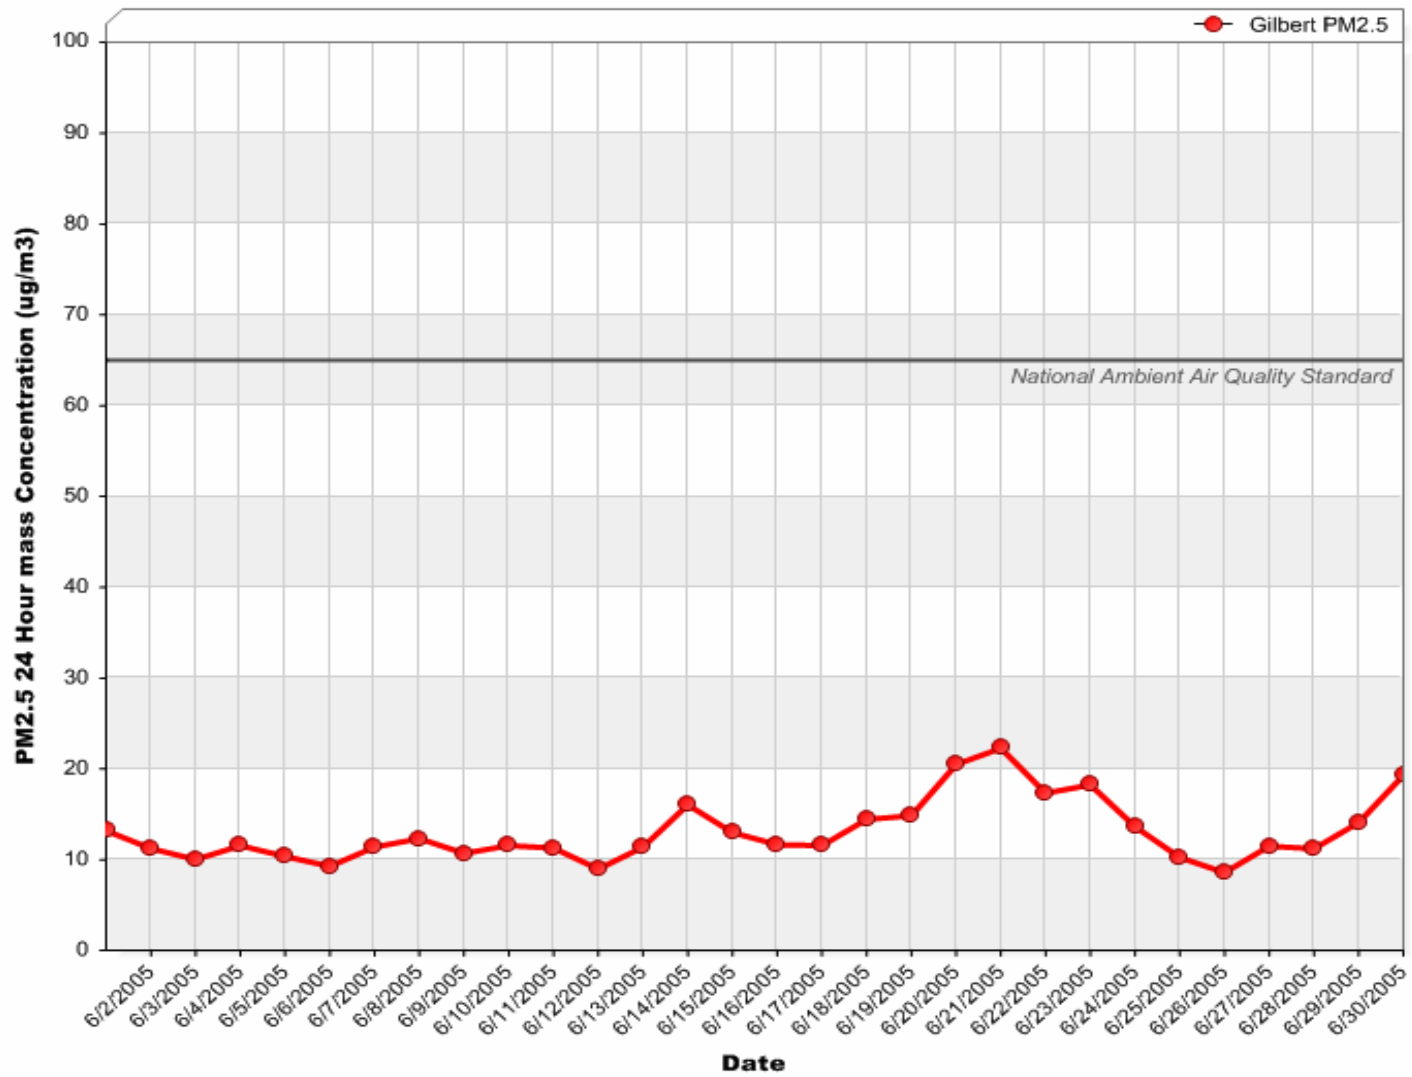

Gilbert Air Quality Station

24 Hour PM₁₀ Averages

April 2005

Gilbert Air Quality Station

24 Hour PM₁₀ Averages

May 2005

Gilbert Air Quality Station

24 Hour PM₁₀ Averages

June 2005

Gilbert Air Quality Station

24 Hour PM_{2.5} Averages

April 2005

Gilbert Air Quality Station

24 Hour PM_{2.5} Averages

May 2005

Gilbert Air Quality Station

24 Hour PM_{2.5} Averages

June 2005

Gilbert Air Quality Station

24 Hour Nitrogen Dioxide (NO₂) Averages

April 2005

Gilbert Air Quality Station

24 Hour Nitrogen Dioxide (NO₂) Averages

May 2005