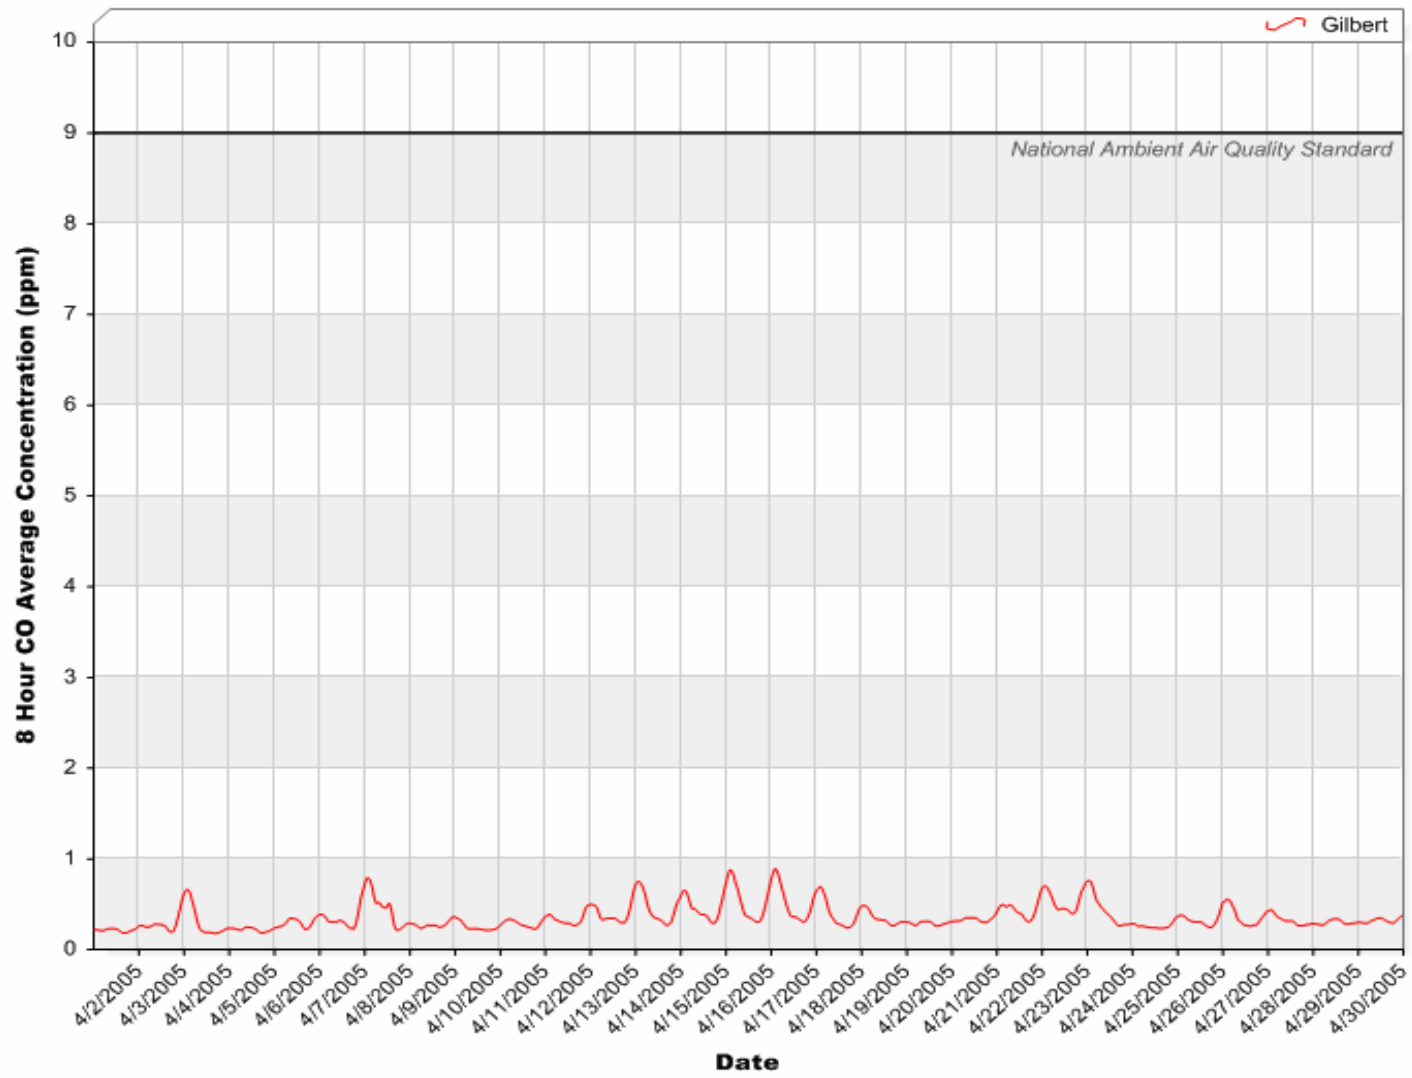

Gilbert Air Quality Station

24 Hour PM₁₀ Averages

April 2005

Gilbert Air Quality Station

24 Hour PM₁₀ Averages

May 2005

Gilbert Air Quality Station

24 Hour PM₁₀ Averages

24 Hour PM_{2.5} Averages

June 2005

Gilbert Air Quality Station

24 Hour Nitrogen Dioxide (NO₂) Averages

April 2005

Gilbert Air Quality Station

24 Hour Nitrogen Dioxide (NO₂) Averages

May 2005

May 2005

Gilbert Air Quality Station

8 Hour Rolling Ozone (O₃) Averages

June 2005

Gilbert Air Quality Station

8 Hour Rolling Carbon Monoxide (CO) Averages

April 2005

Gilbert Air Quality Station