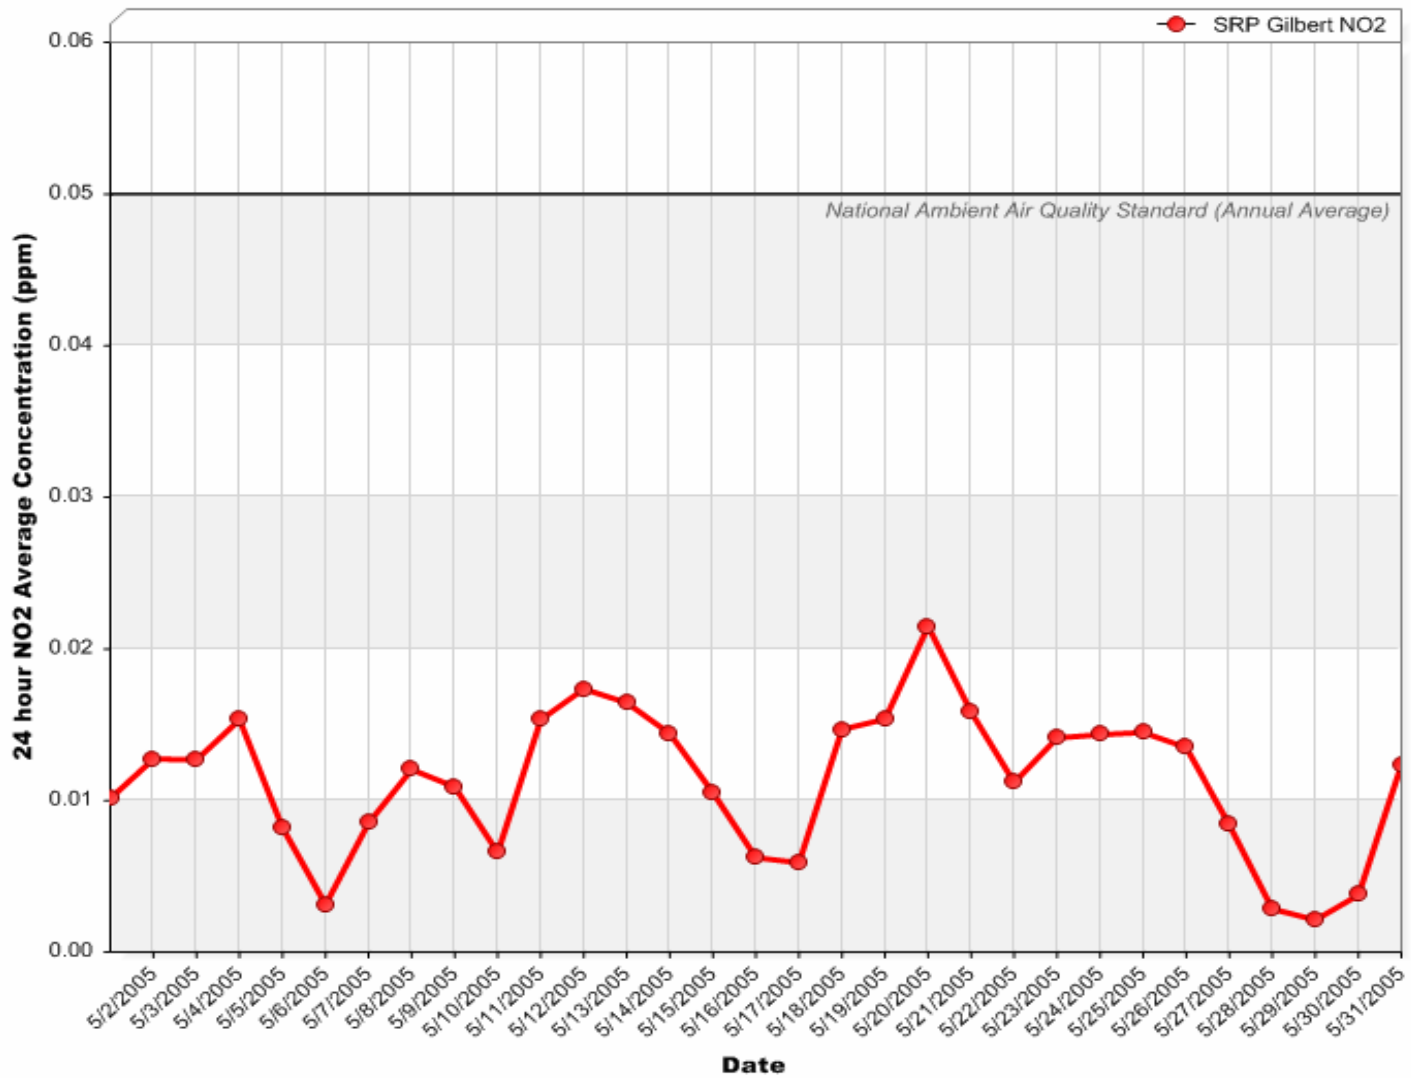

Gilbert Air Quality Station

24 Hour PM₁₀ Averages

April 2005

Gilbert Air Quality Station

24 Hour PM₁₀ Averages

May 2005

Gilbert Air Quality Station

24 Hour PM₁₀ Averages

June 2005

Gilbert Air Quality Station

24 Hour PM_{2.5} Averages

April 2005

Gilbert Air Quality Station

24 Hour PM_{2.5} Averages

May 2005

Gilbert Air Quality Station

24 Hour PM_{2.5} Averages

June 2005

Gilbert Air Quality Station

24 Hour Nitrogen Dioxide (NO₂) Averages

April 2005

Gilbert Air Quality Station

24 Hour Nitrogen Dioxide (NO₂) Averages

May 2005

Gilbert Air Quality Station

24 Hour Nitrogen Dioxide (NO₂) Averages

June 2005

Gilbert Air Quality Station

8 Hour Rolling Ozone (O₃) Averages

April 2005

Gilbert Air Quality Station

8 Hour Rolling Ozone (O₃) Averages