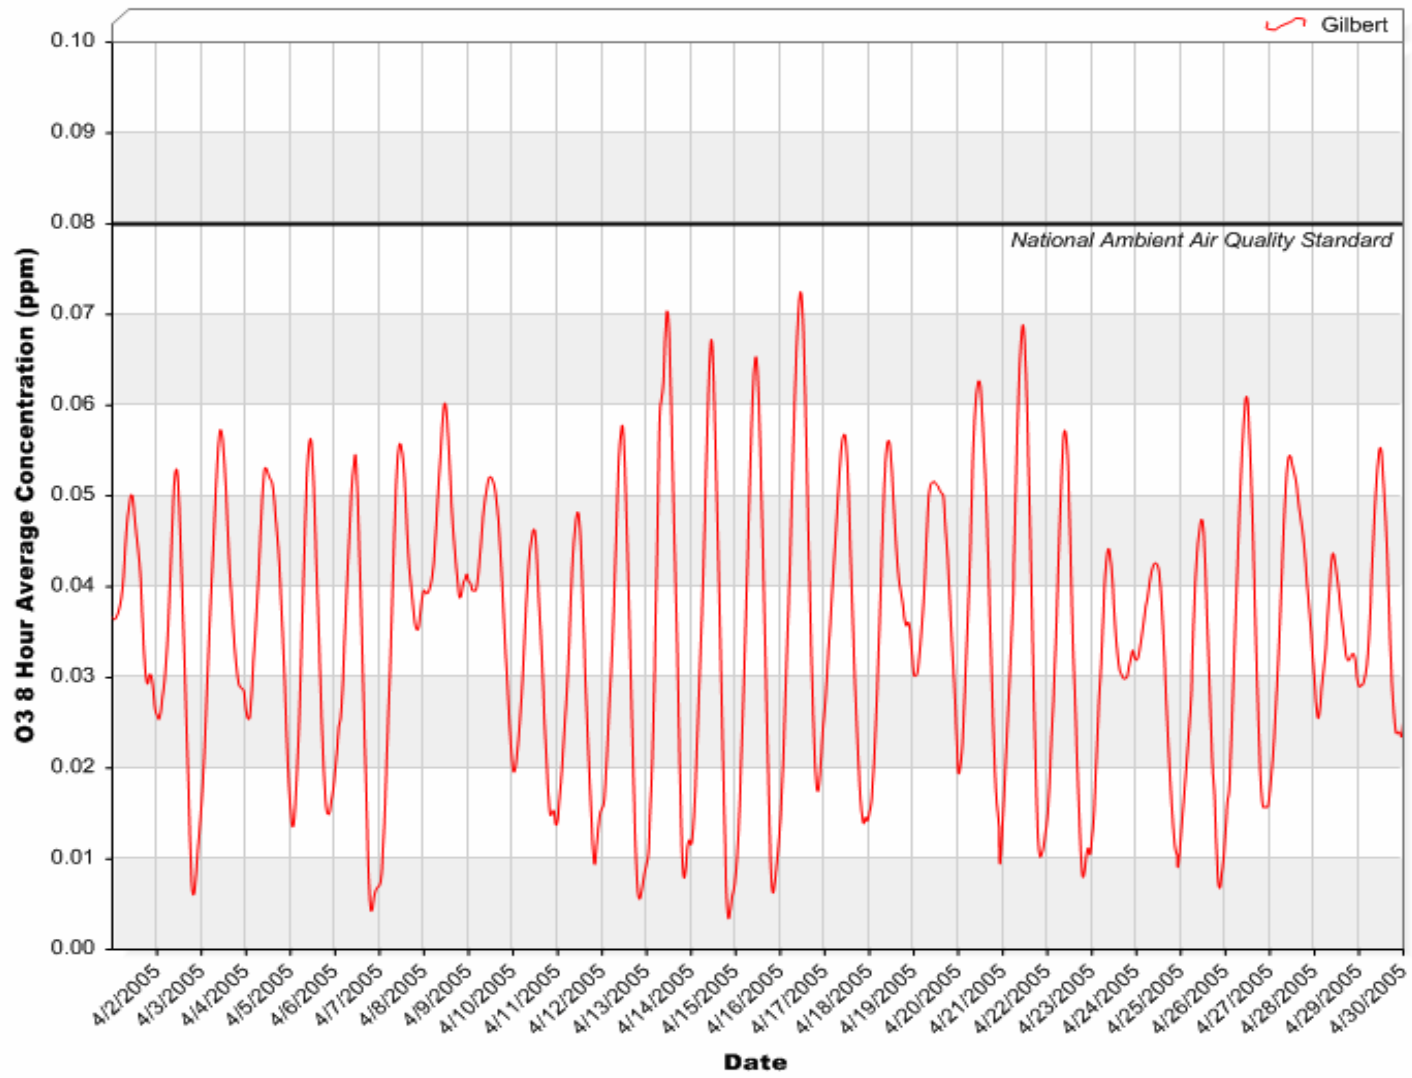

Gilbert Air Quality Station

24 Hour PM₁₀ Averages

April 2005

Gilbert Air Quality Station

24 Hour PM₁₀ Averages

May 2005

Gilbert Air Quality Station

24 Hour PM₁₀ Averages

June 2005

Gilbert Air Quality Station

24 Hour PM_{2.5} Averages

April 2005

Gilbert Air Quality Station

24 Hour PM_{2.5} Averages

May 2005

Gilbert Air Quality Station

24 Hour PM_{2.5} Averages

June 2005

Gilbert Air Quality Station

24 Hour Nitrogen Dioxide (NO₂) Averages

April 2005

Gilbert Air Quality Station

24 Hour Nitrogen Dioxide (NO₂) Averages

May 2005

Gilbert Air Quality Station

24 Hour Nitrogen Dioxide (NO₂) Averages

June 2005

Gilbert Air Quality Station

8 Hour Rolling Ozone (O₃) Averages

April 2005

Gilbert Air Quality Station

8 Hour Rolling Ozone (O₃) Averages