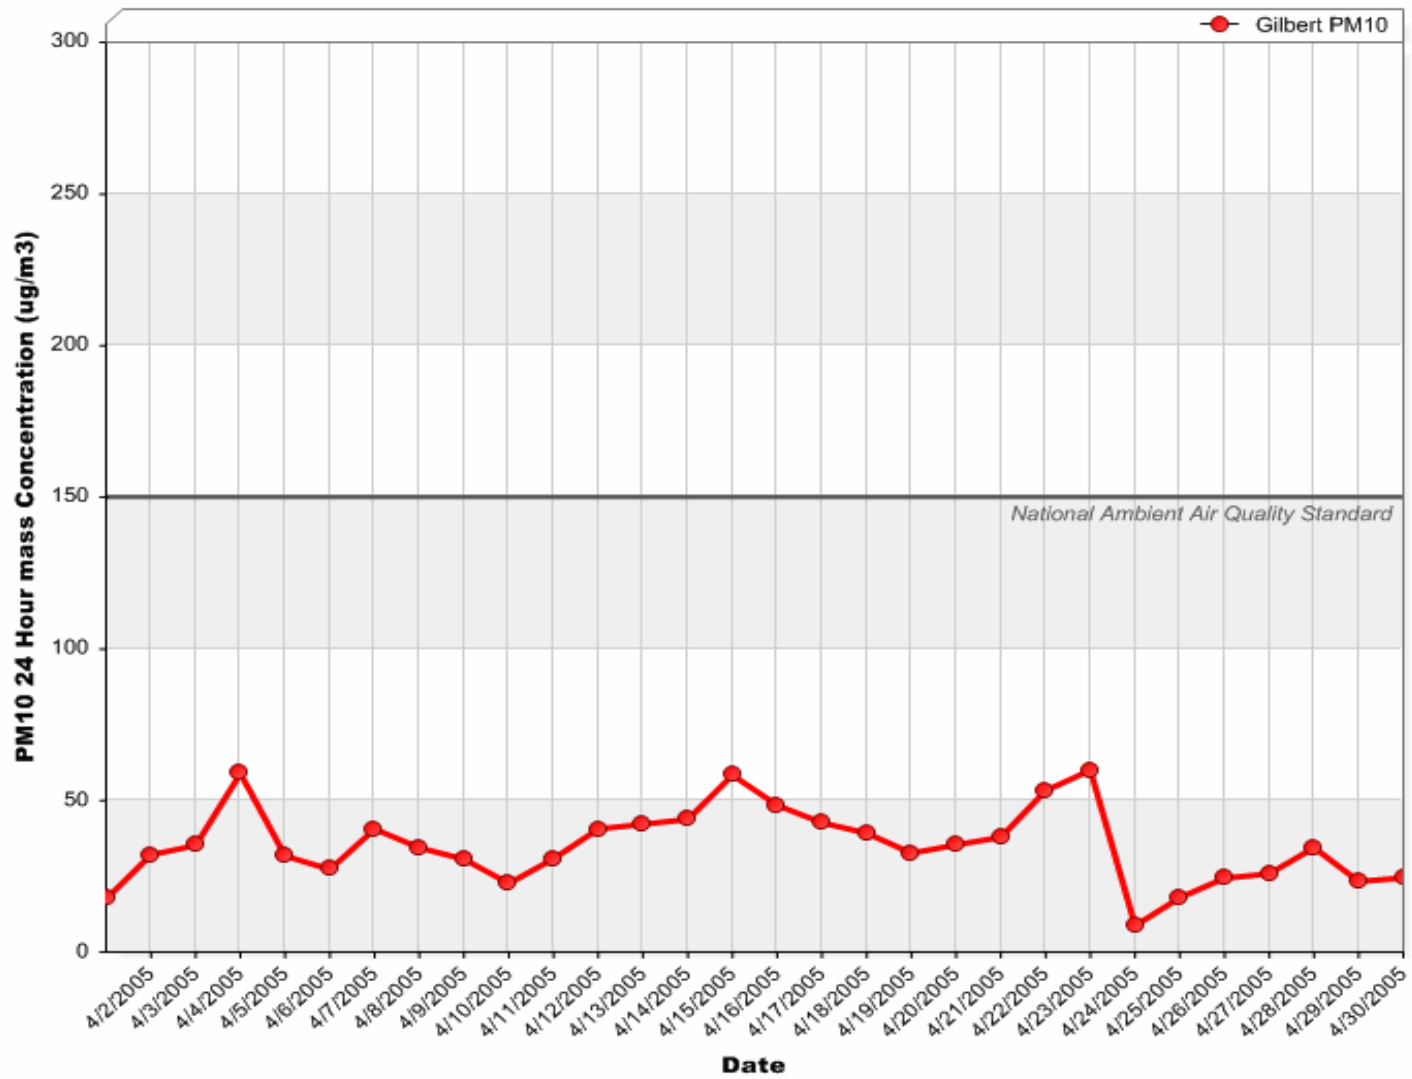

Gilbert Air Quality Station

24 Hour PM₁₀ Averages

April 2005

Gilbert Air Quality Station

24 Hour PM₁₀ Averages

May 2005

Gilbert Air Quality Station

24 Hour PM₁₀ Averages

June 2005

Gilbert Air Quality Station

24 Hour PM_{2.5} Averages

April 2005

Gilbert Air Quality Station

24 Hour PM_{2.5} Averages

May 2005

Gilbert Air Quality Station

24 Hour PM_{2.5} Averages

June 2005

Gilbert Air Quality Station

24 Hour Nitrogen Dioxide (NO₂) Averages

April 2005

Gilbert Air Quality Station

24 Hour Nitrogen Dioxide (NO₂) Averages

May 2005