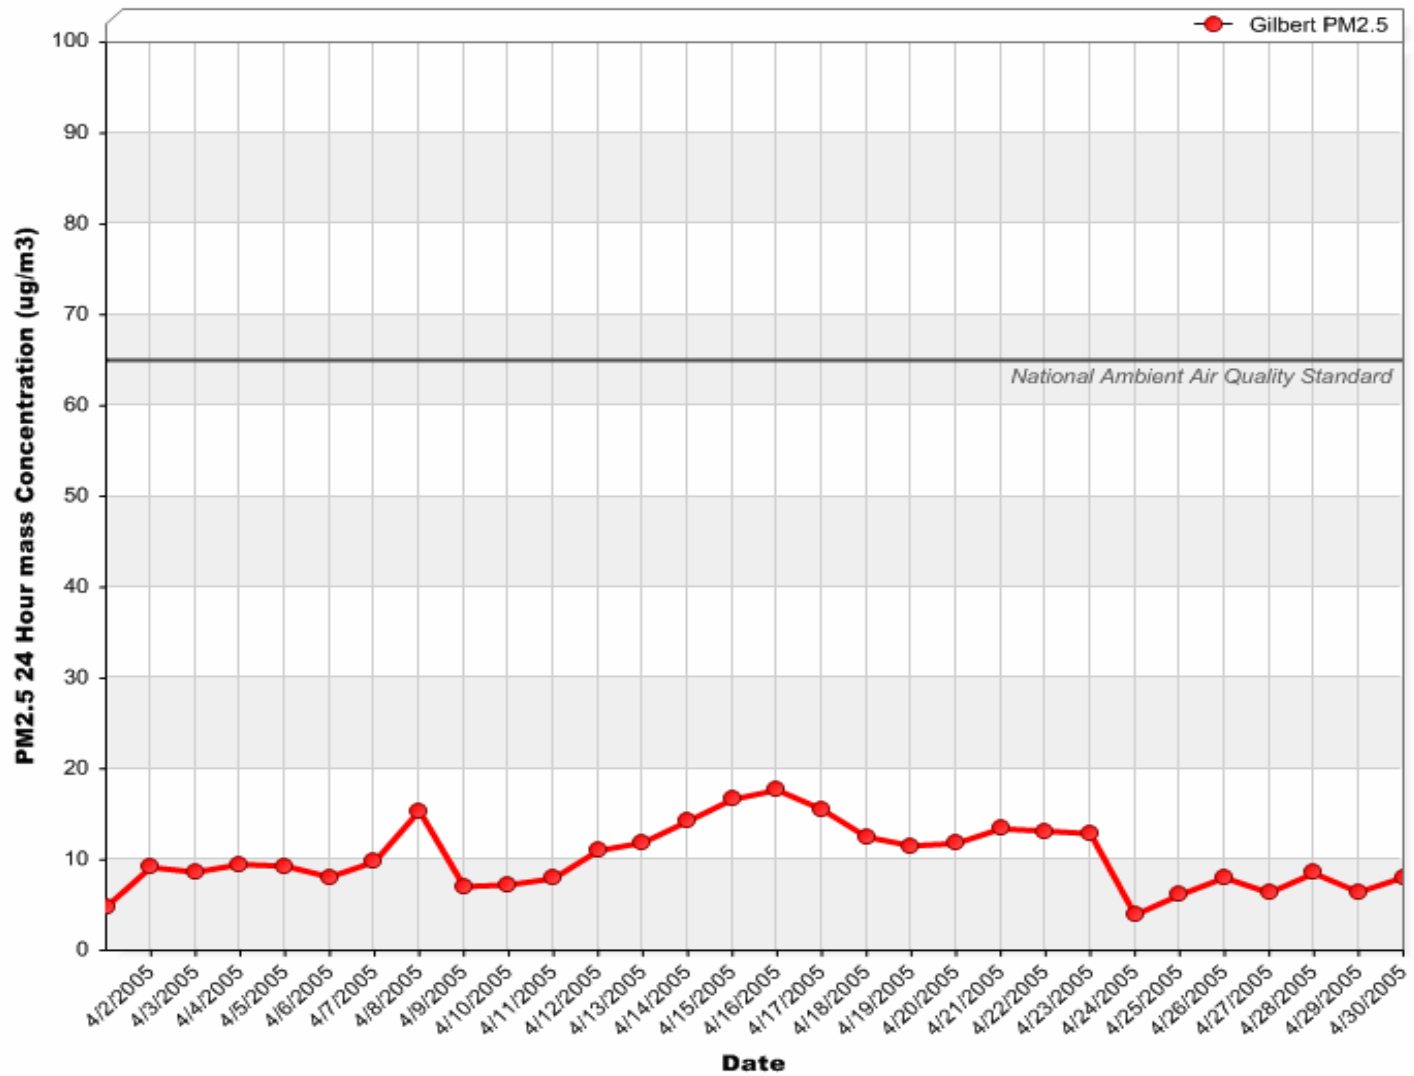

Gilbert Air Quality Station

24 Hour PM₁₀ Averages

April 2005

Gilbert Air Quality Station

24 Hour PM₁₀ Averages

May 2005

Gilbert Air Quality Station

24 Hour PM₁₀ Averages

June 2005

Gilbert Air Quality Station

24 Hour PM_{2.5} Averages

April 2005

Gilbert Air Quality Station

24 Hour PM_{2.5} Averages

May 2005

Gilbert Air Quality Station

24 Hour PM_{2.5} Averages

June 2005

Gilbert Air Quality Station

24 Hour Nitrogen Dioxide (NO₂) Averages

April 2005

Gilbert Air Quality Station

24 Hour Nitrogen Dioxide (NO₂) Averages

May 2005