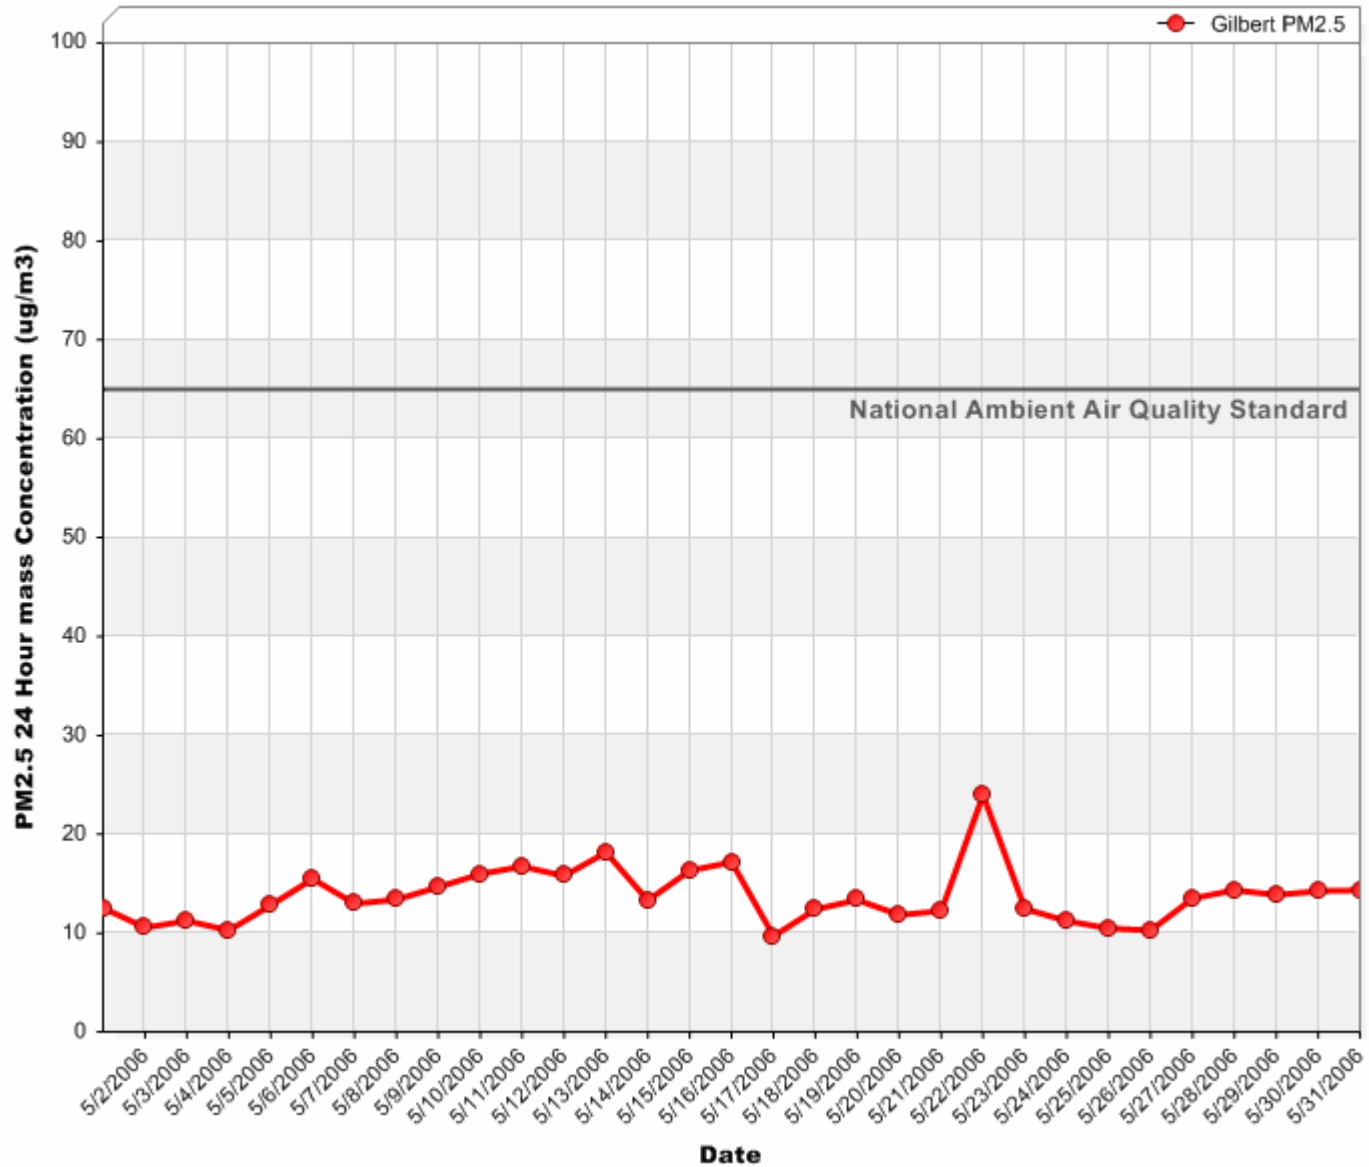

Gilbert Air Quality Station

24 Hour PM_{2.5} Averages

May 2006