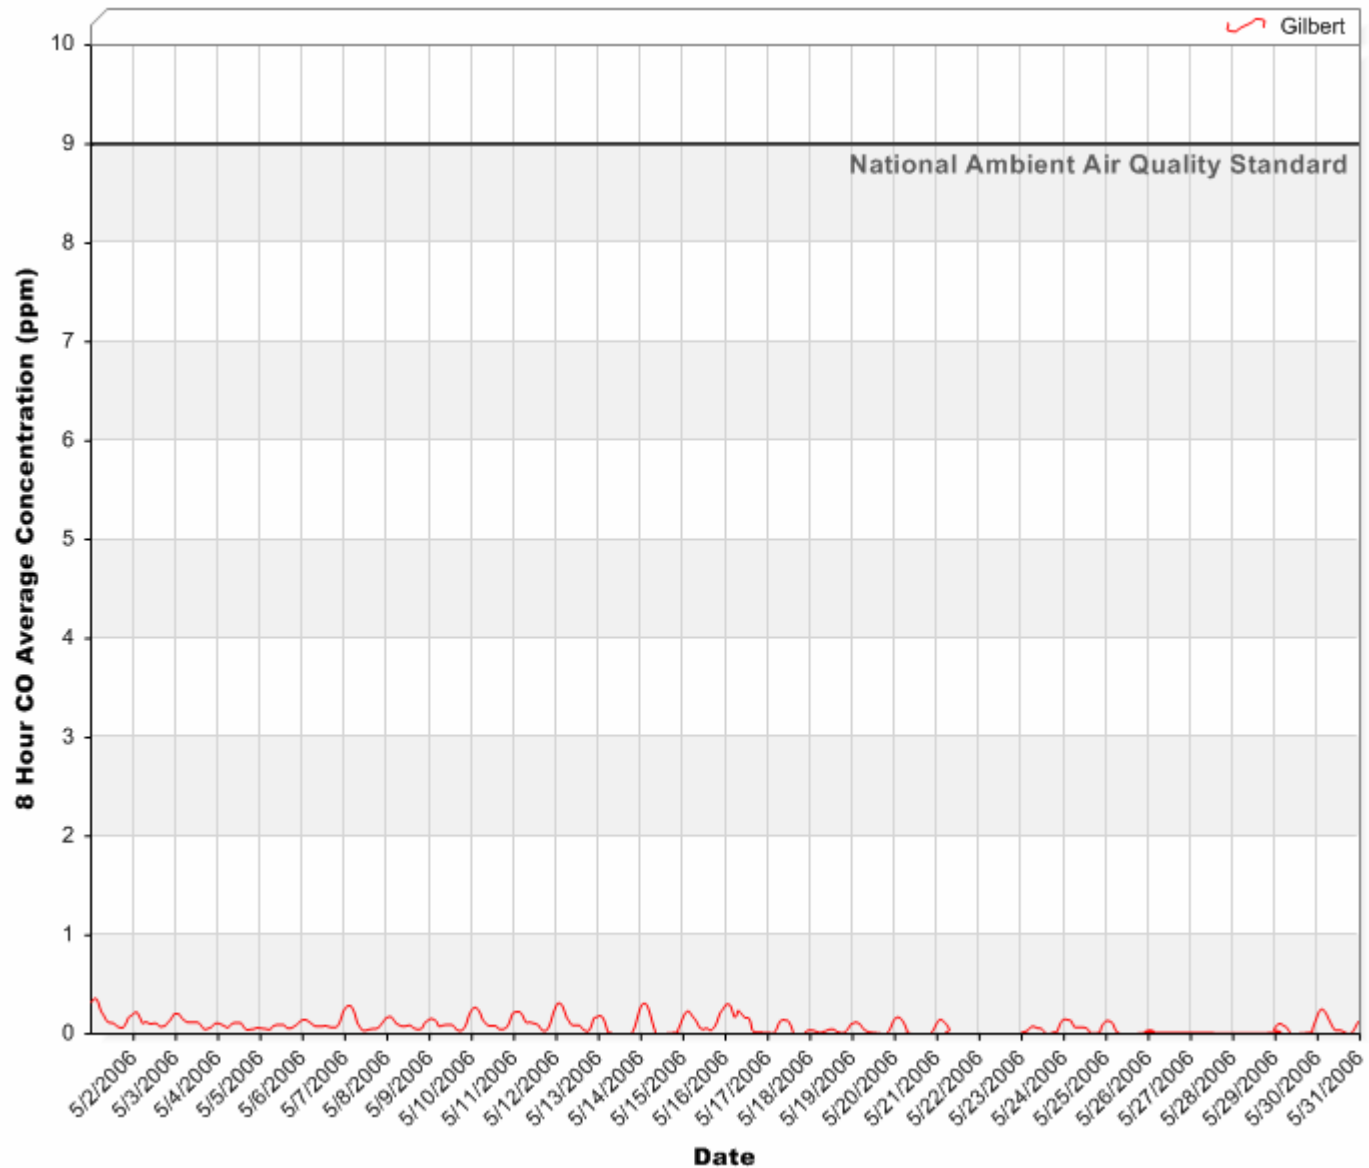

Gilbert Air Quality Station

8 Hour Rolling Carbon Monoxide (CO) Averages

May 2006