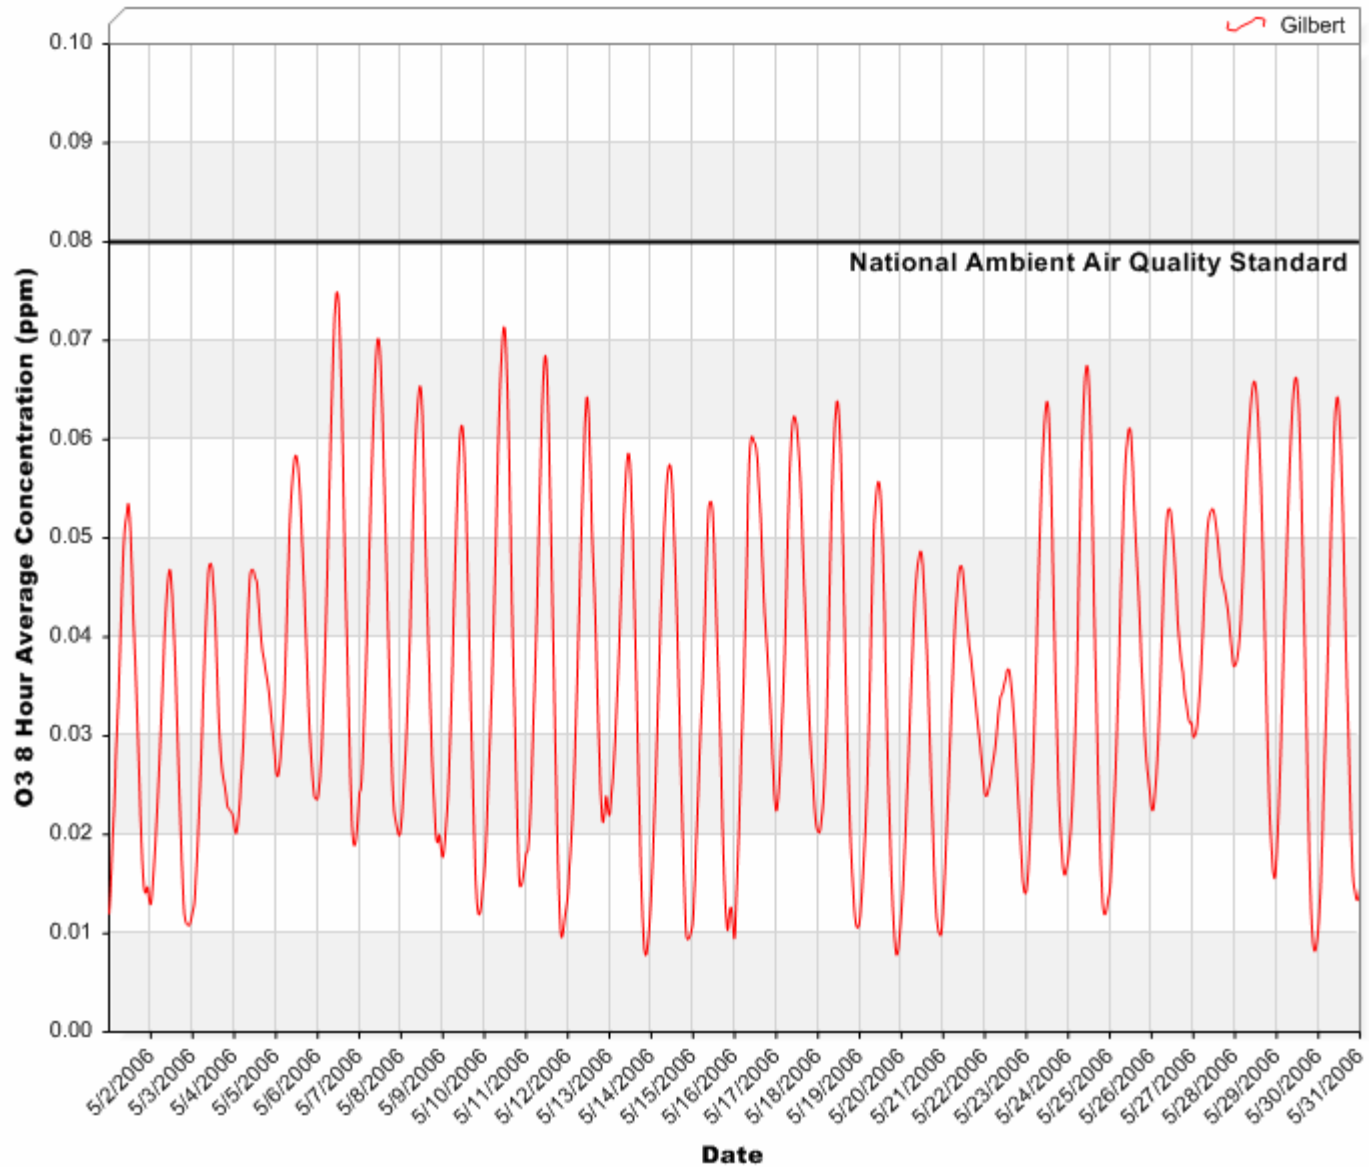

Gilbert Air Quality Station

8 Hour Rolling Ozone (O₃) Averages

May 2006