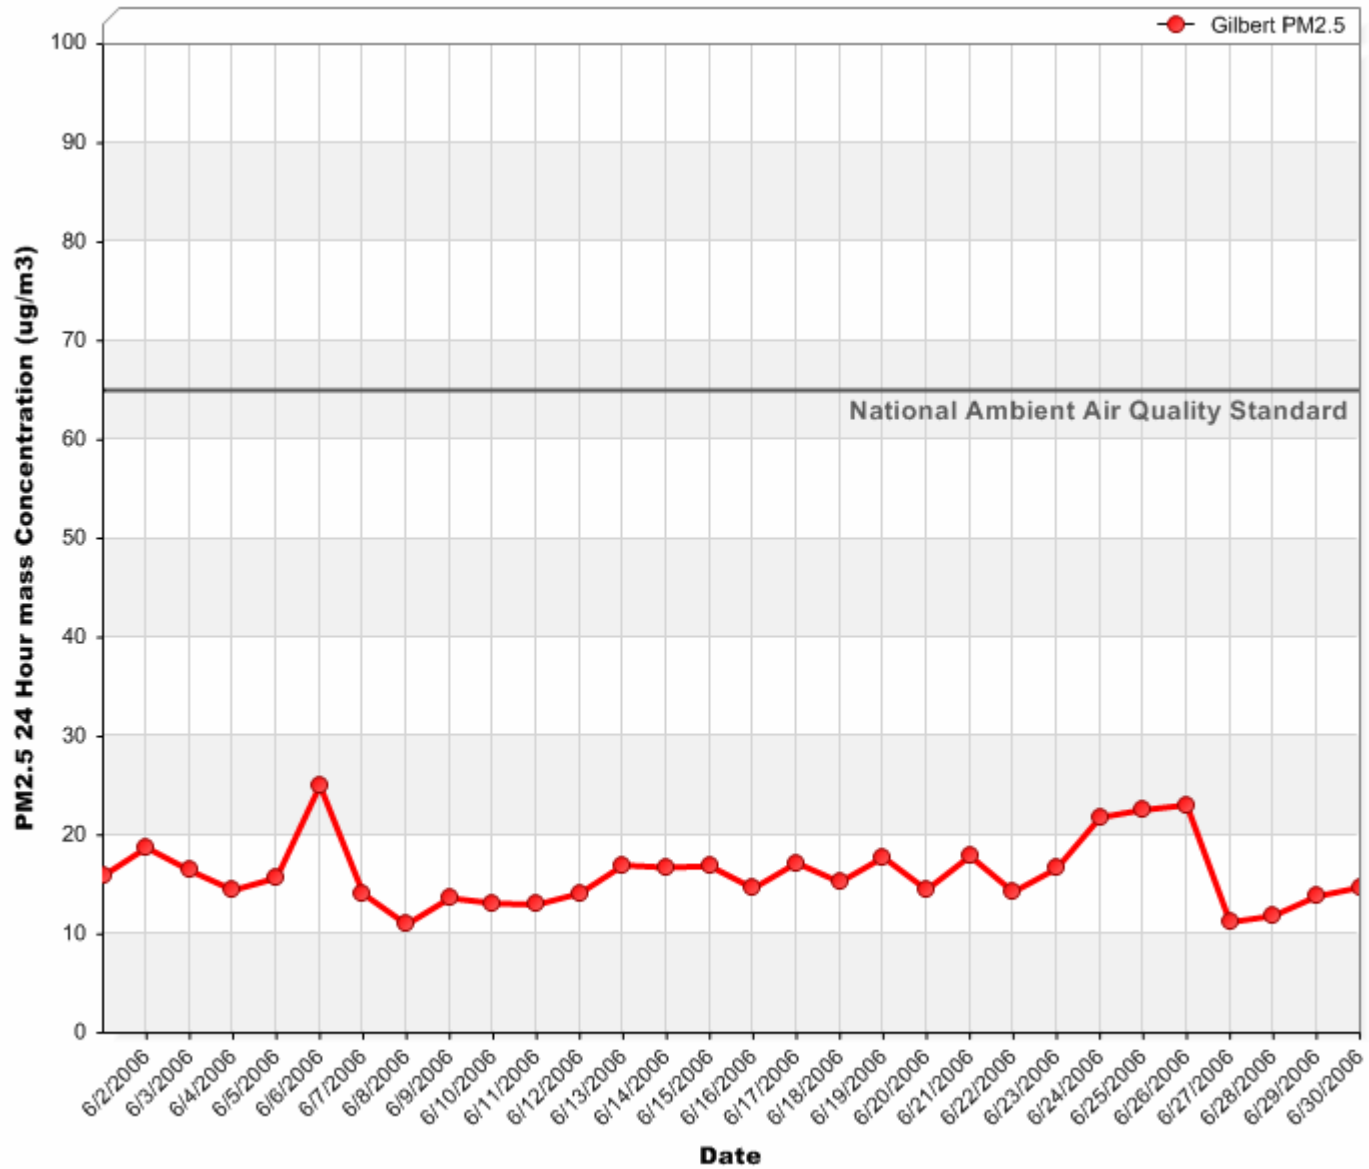

Gilbert Air Quality Station

24 Hour PM_{2.5} Averages

June 2006