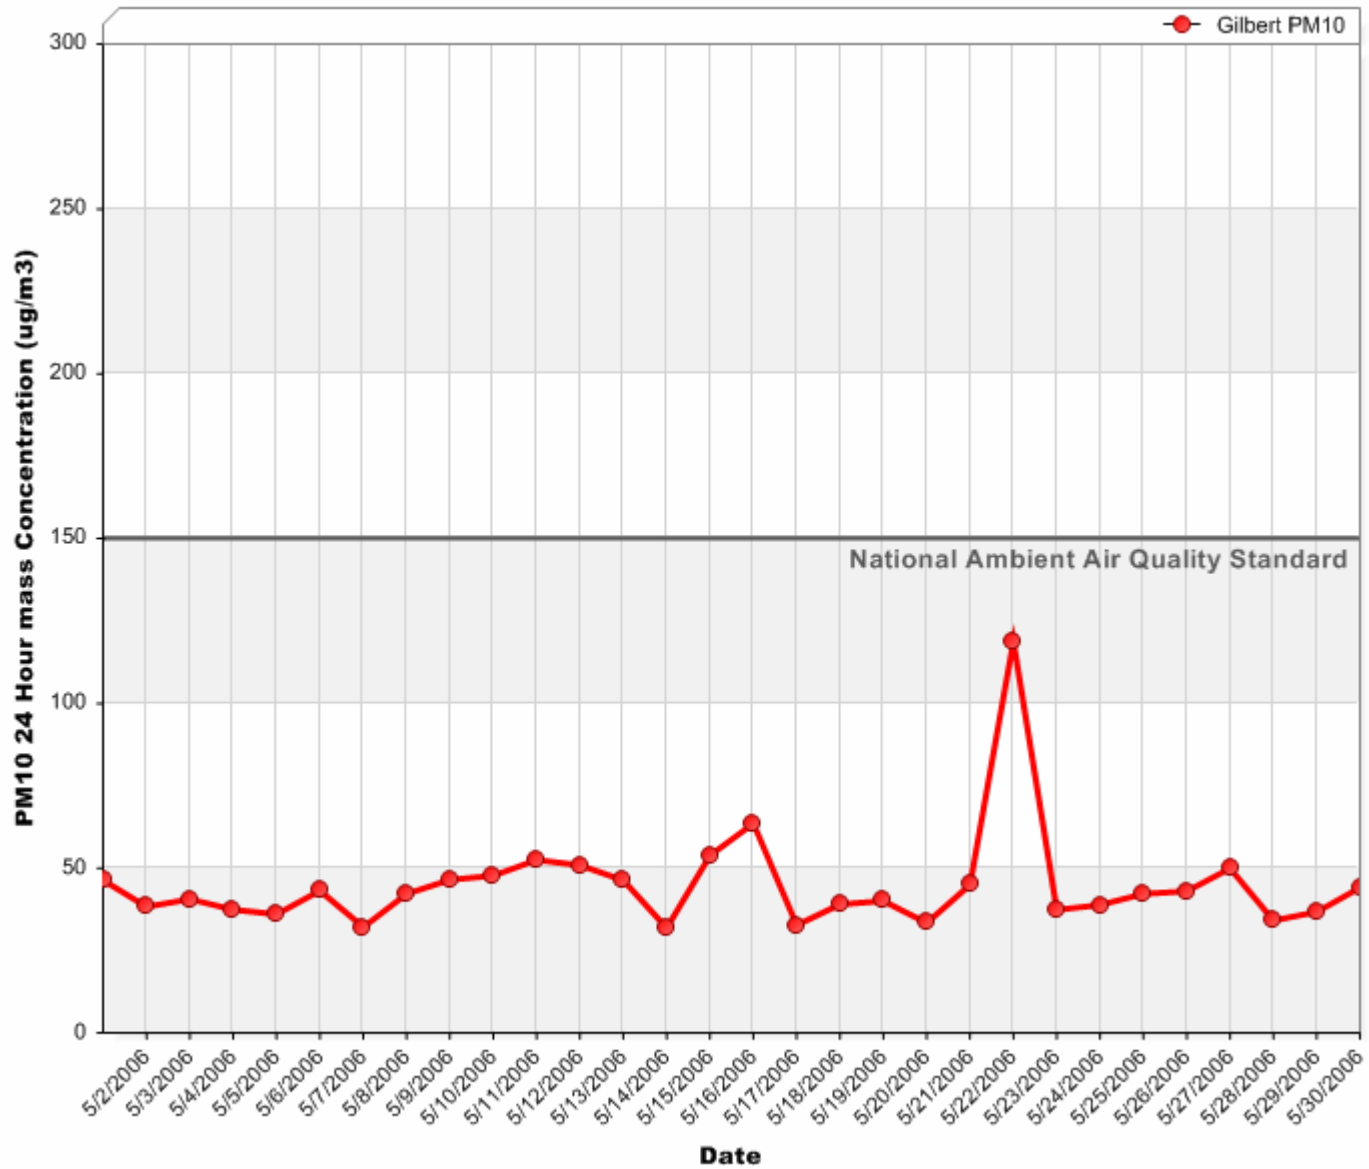

Gilbert Air Quality Station

24 Hour PM₁₀ Averages

May 2006