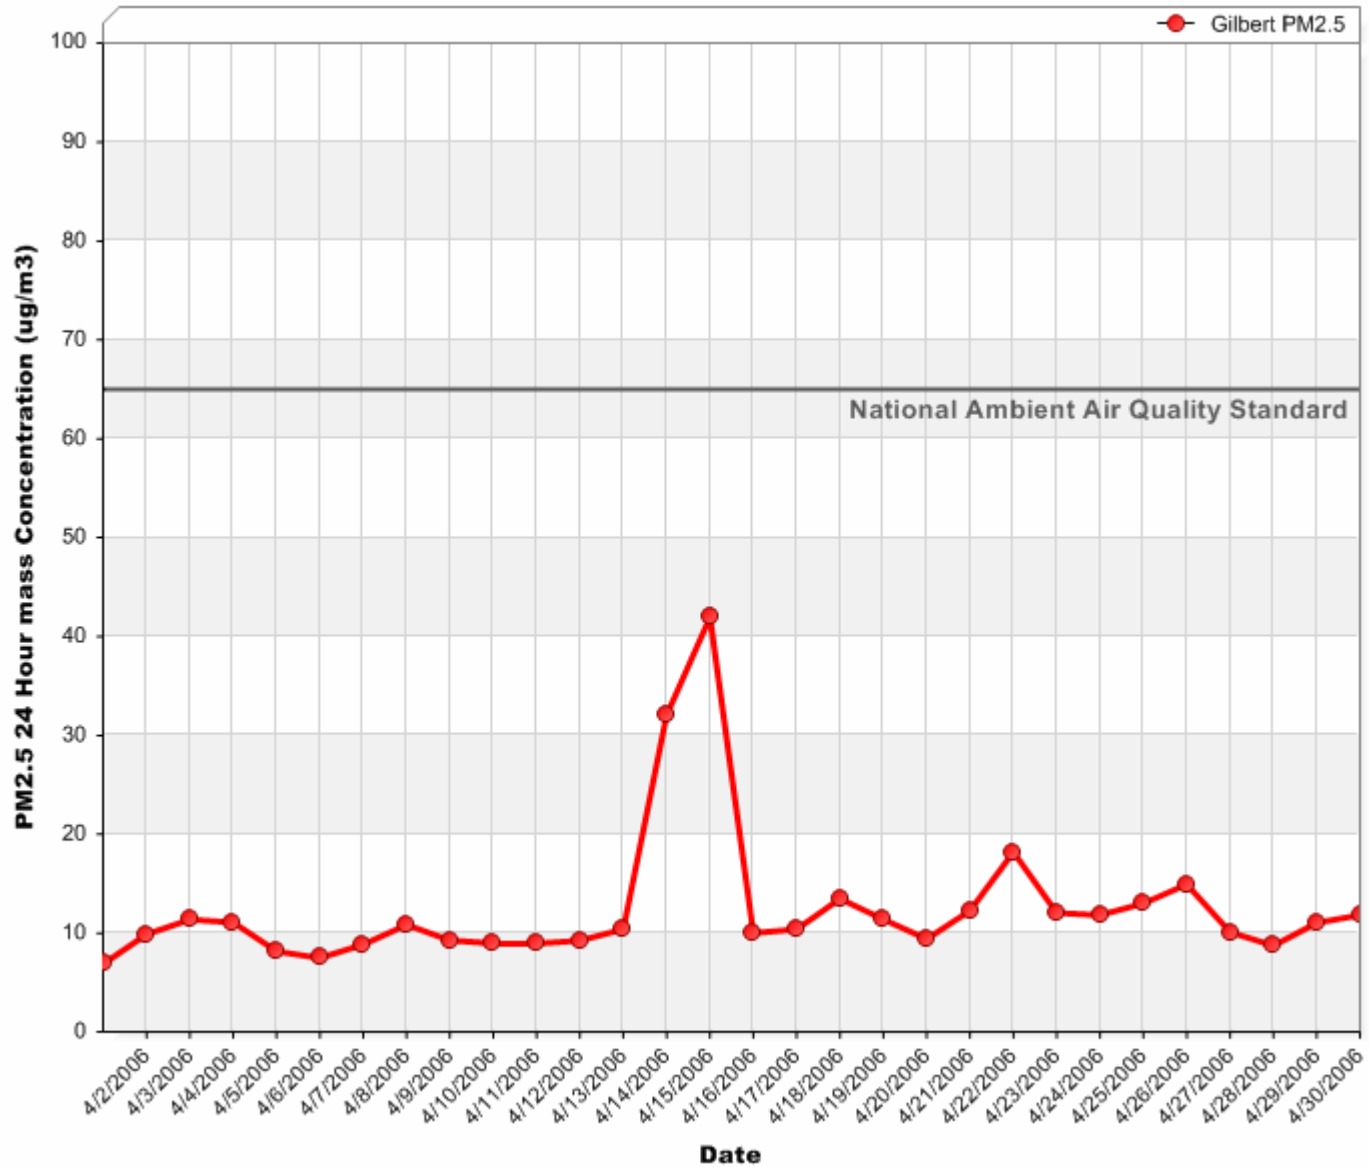

Gilbert Air Quality Station

24 Hour PM_{2.5} Averages

April 2006