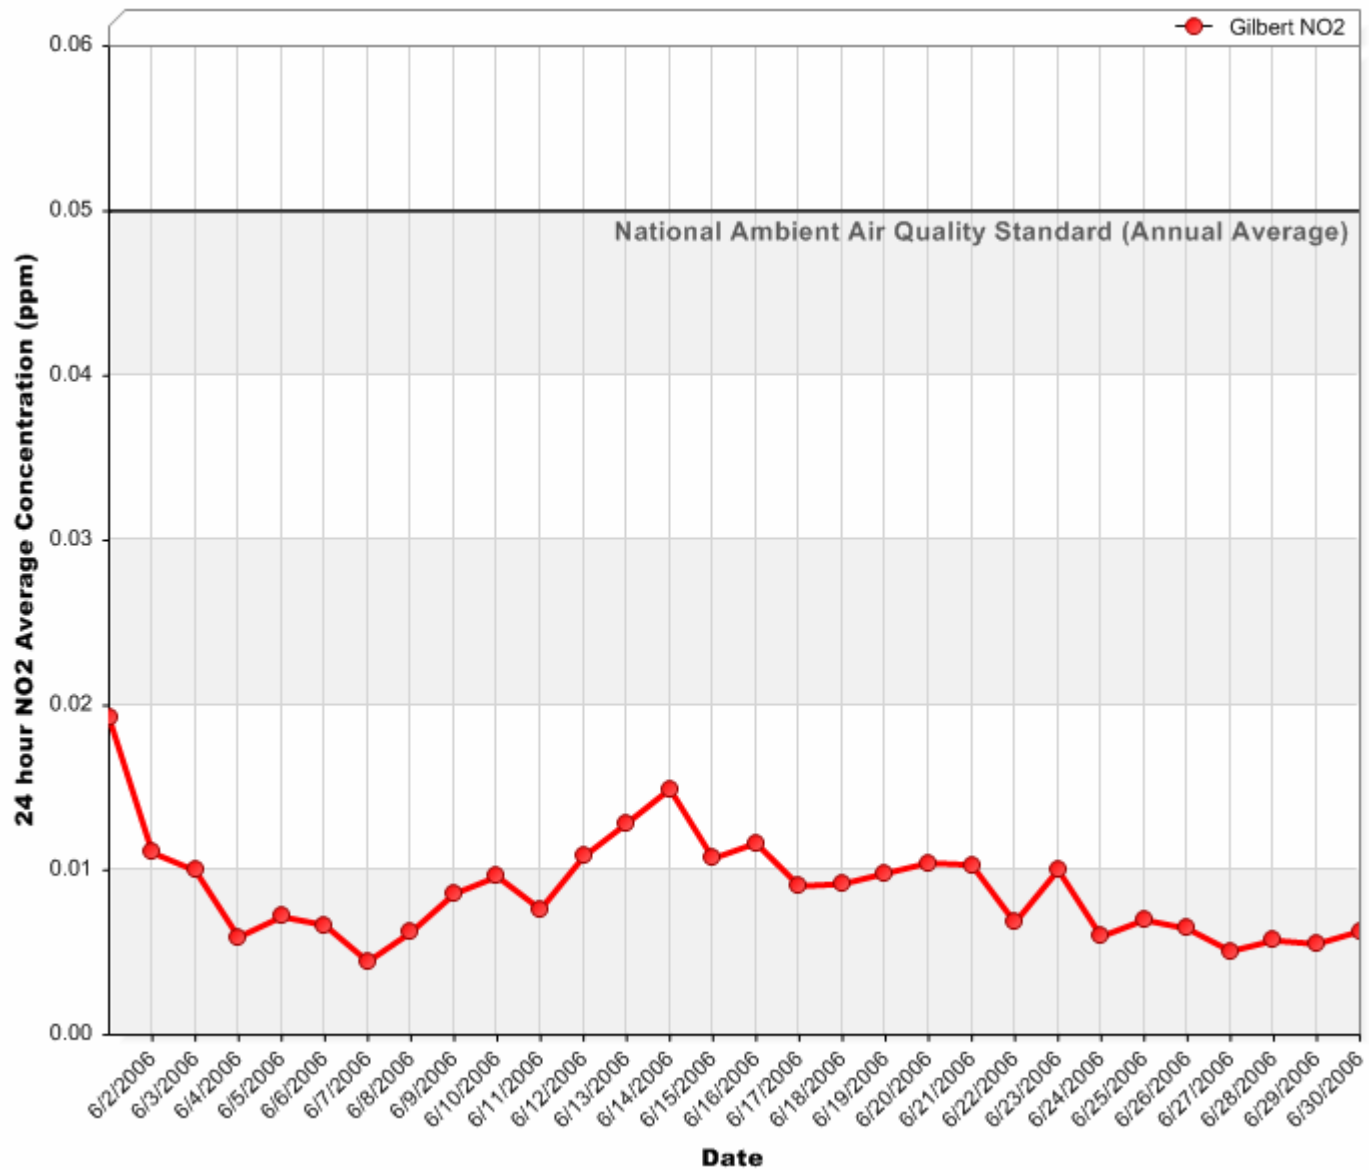

Gilbert Air Quality Station

24 Hour Nitrogen Dioxide (NO₂) Averages

June 2006