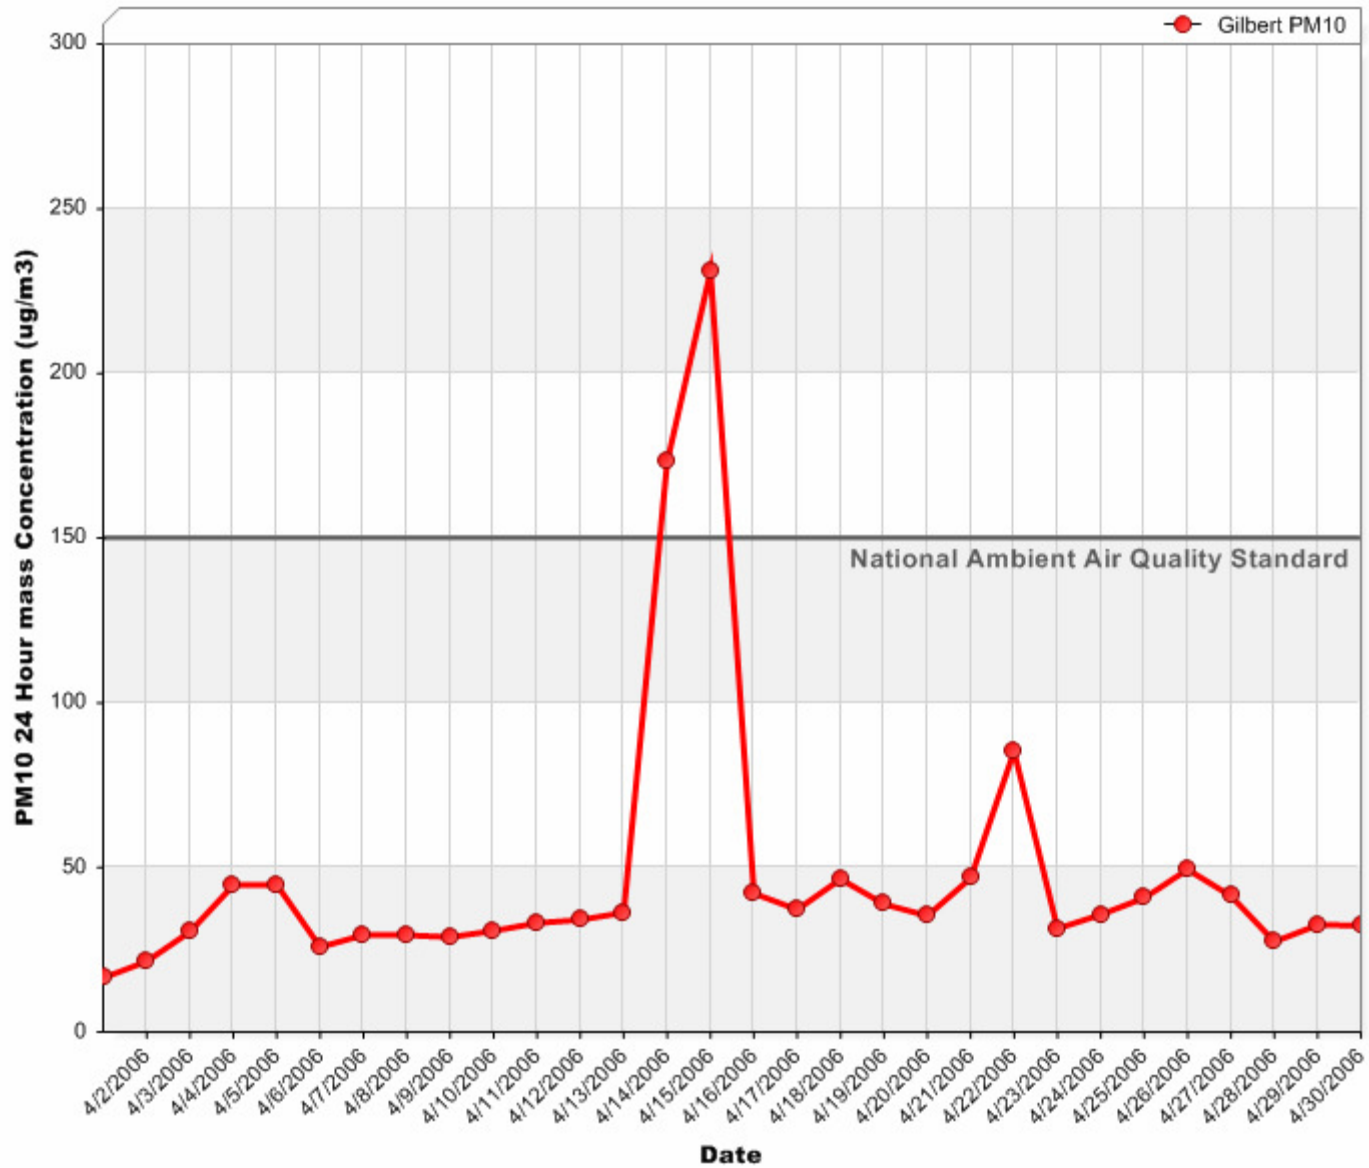

# Gilbert Air Quality Station

## 24 Hour PM<sub>10</sub> Averages

*April 2006*