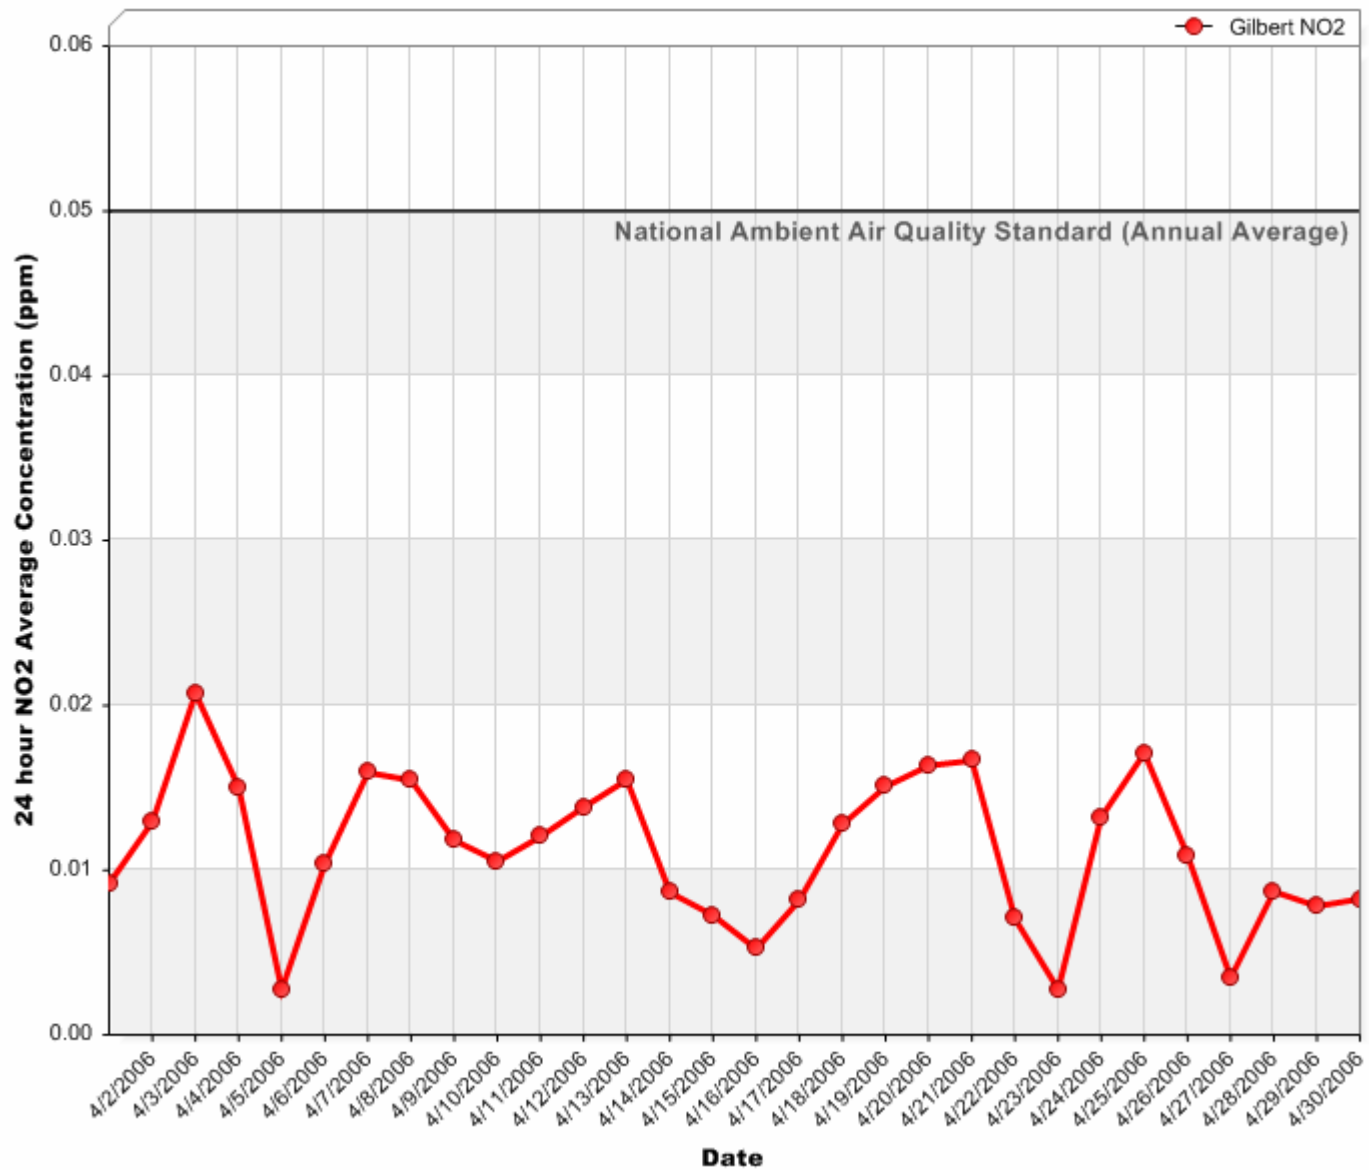

Gilbert Air Quality Station

24 Hour Nitrogen Dioxide (NO₂) Averages

April 2006