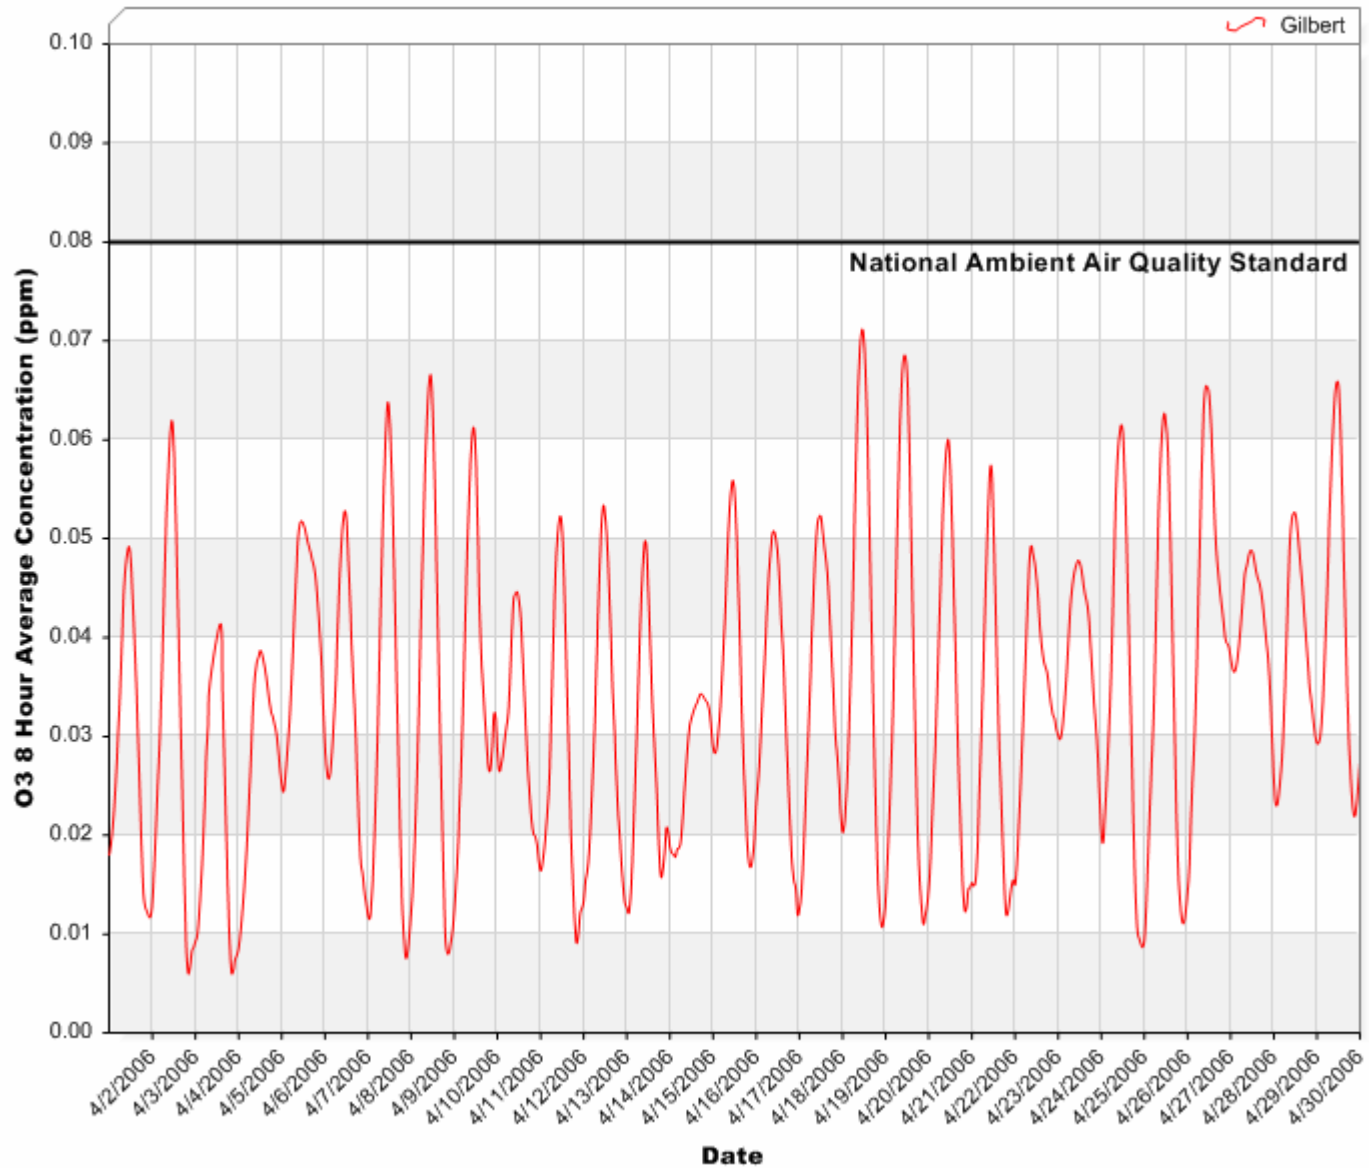

Gilbert Air Quality Station

8 Hour Rolling Ozone (O₃) Averages

April 2006