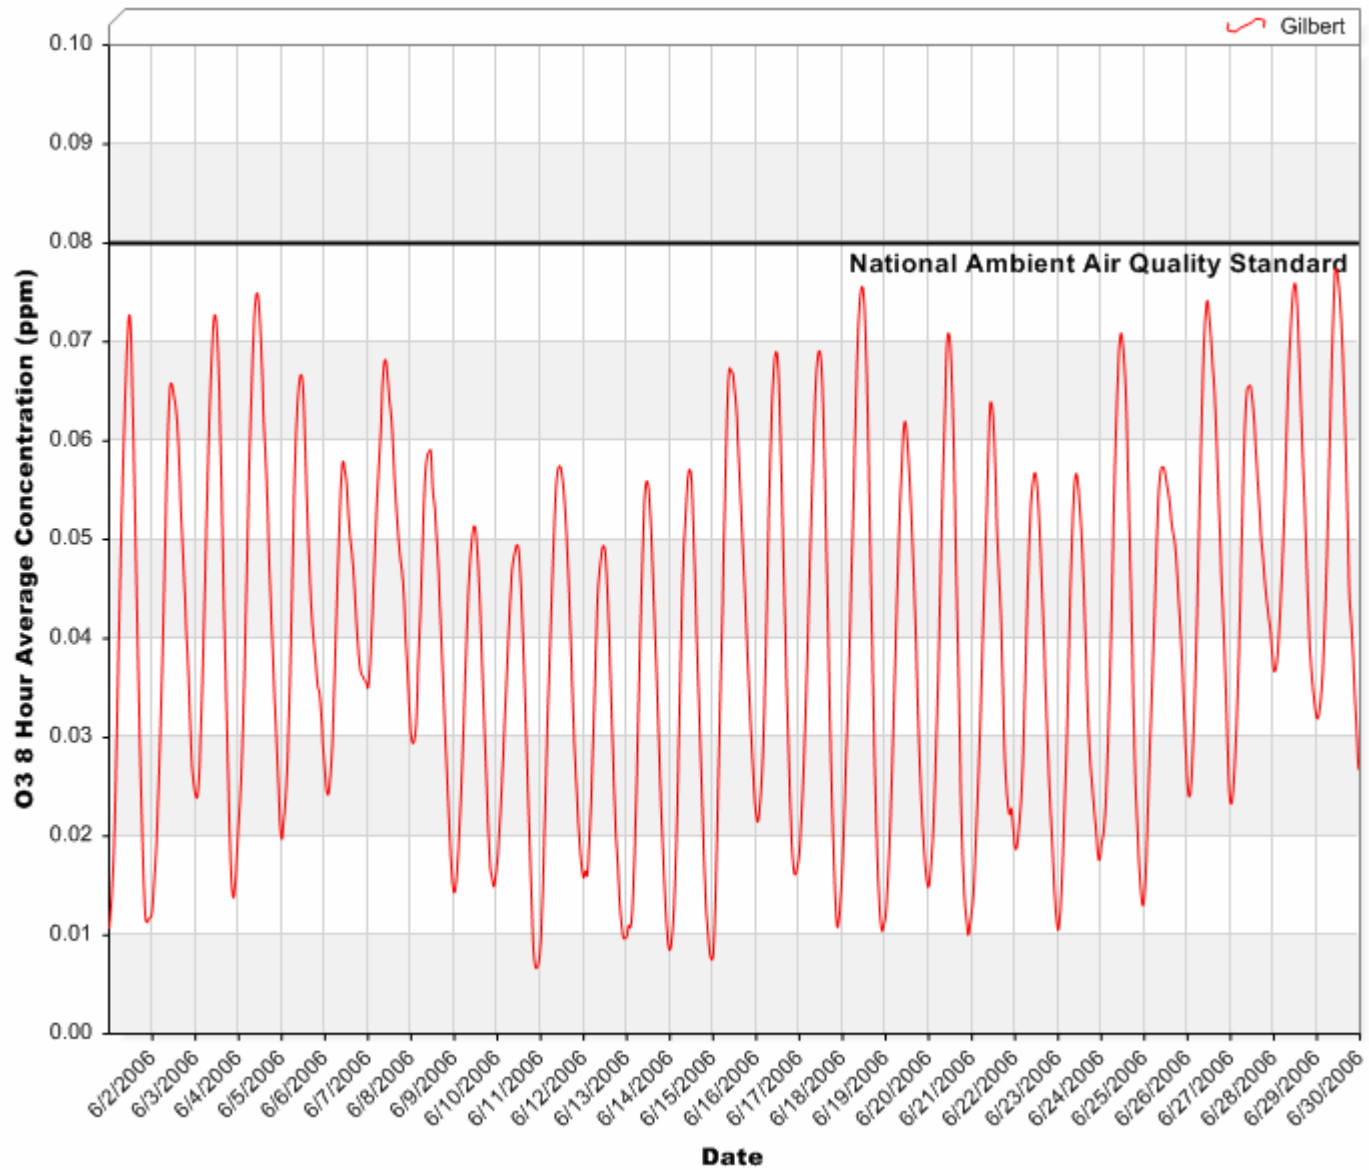

Gilbert Air Quality Station

8 Hour Rolling Ozone (O₃) Averages

June 2006