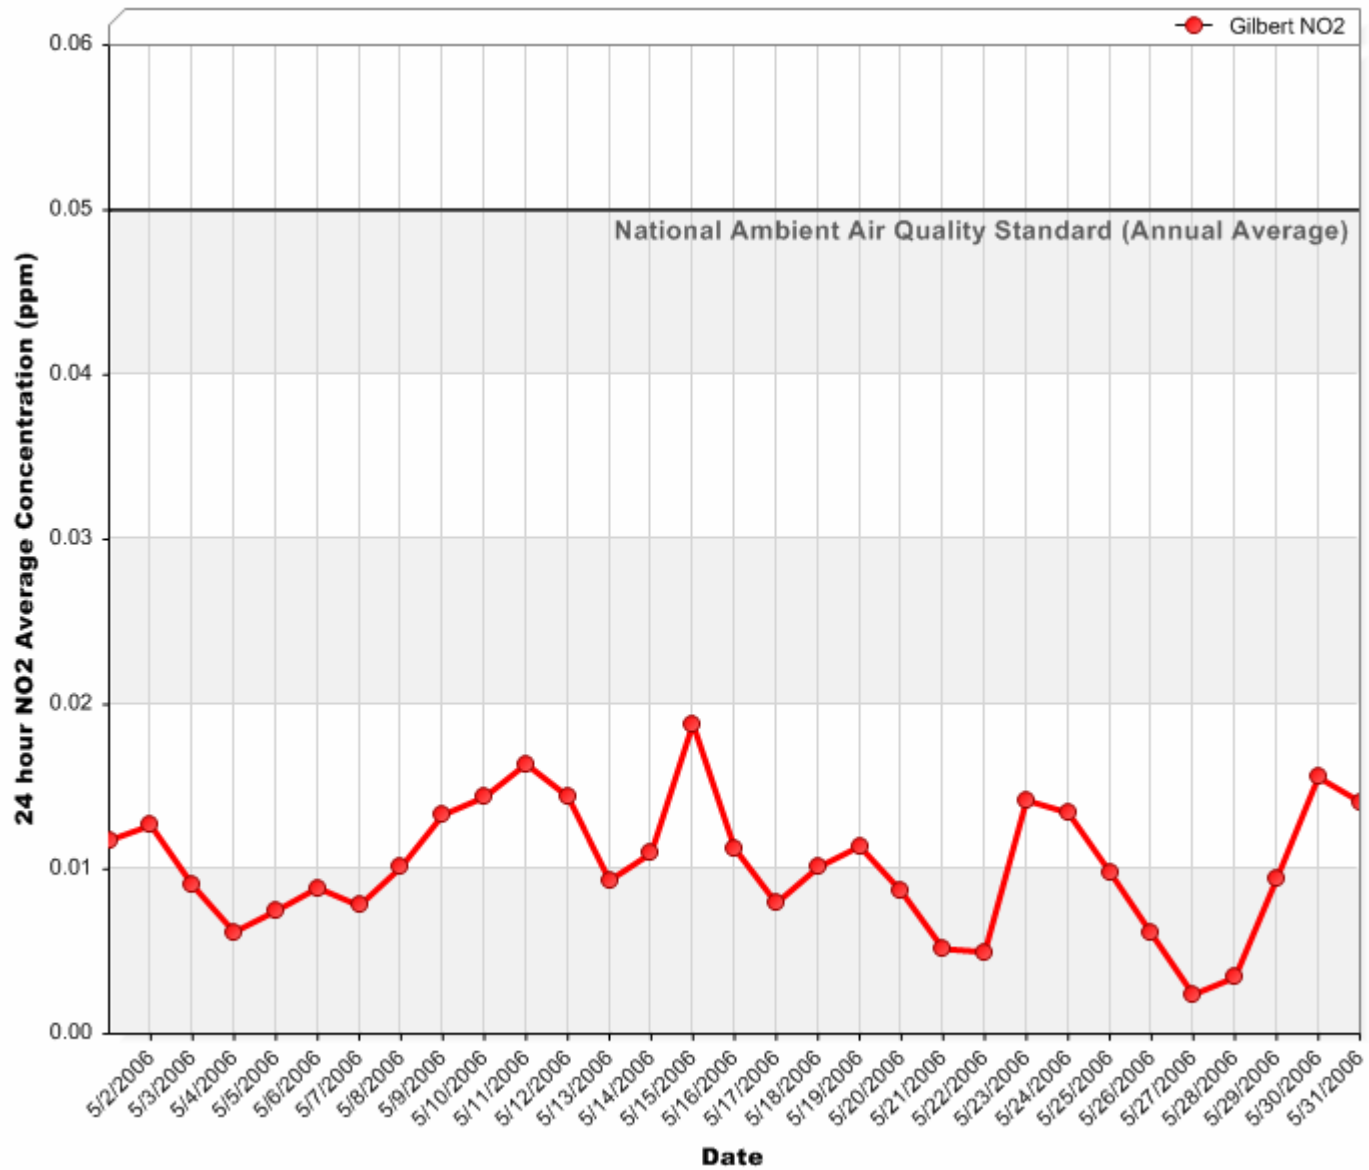

Gilbert Air Quality Station

24 Hour Nitrogen Dioxide (NO₂) Averages

May 2006