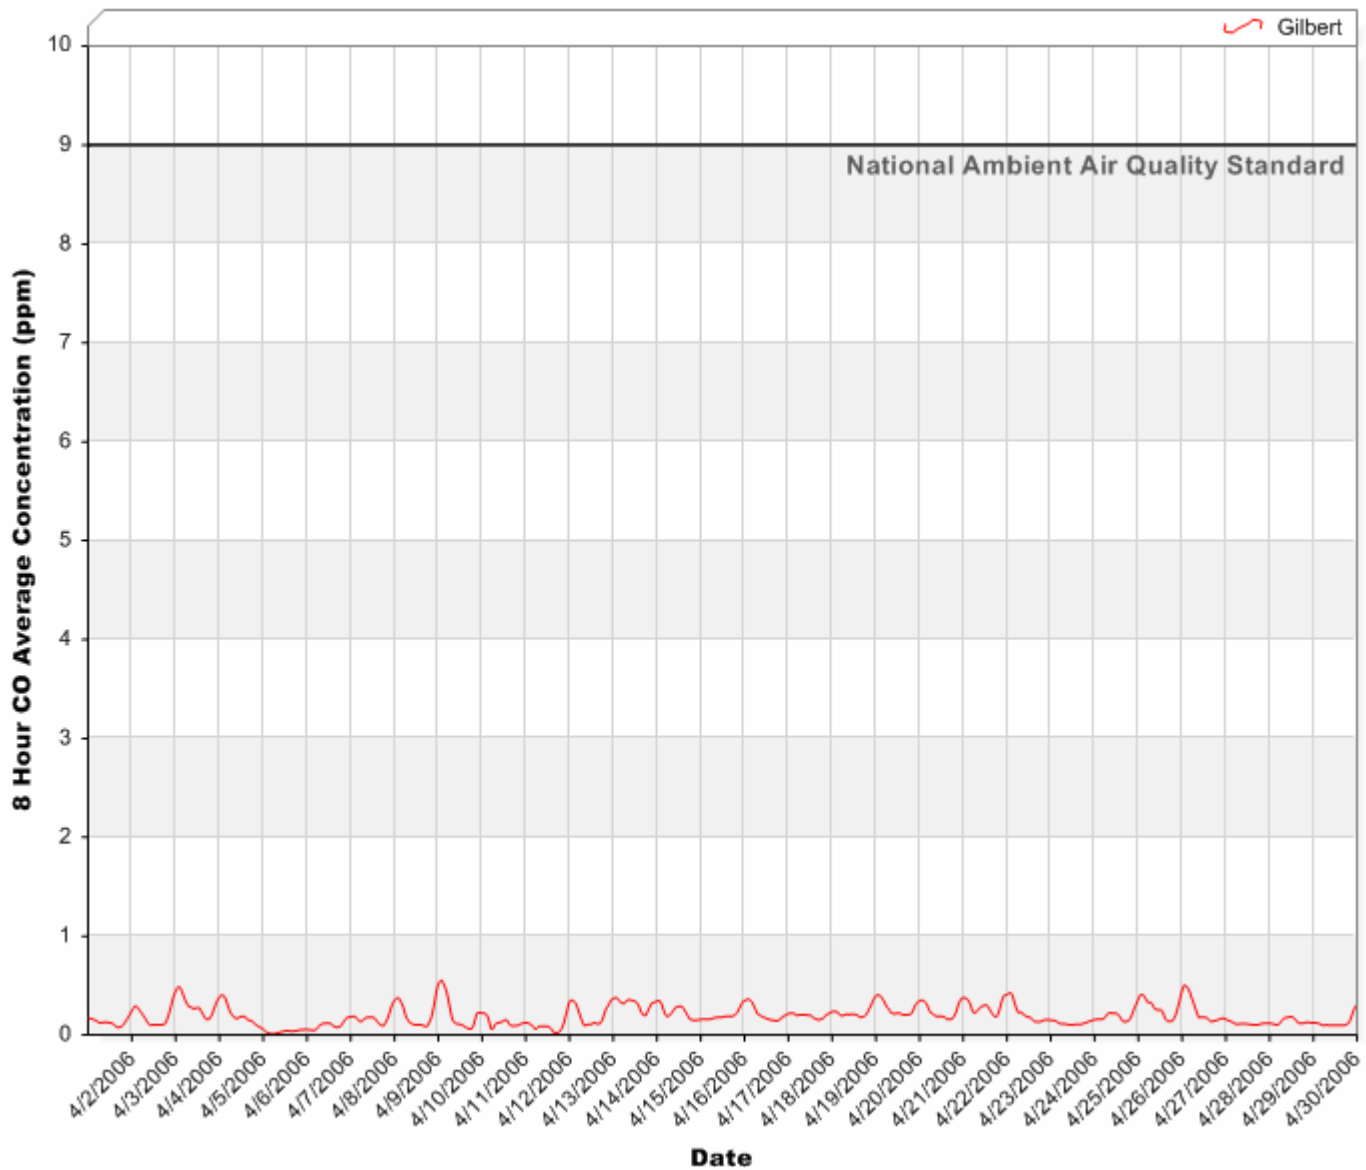

Gilbert Air Quality Station

8 Hour Rolling Carbon Monoxide (CO) Averages

April 2006