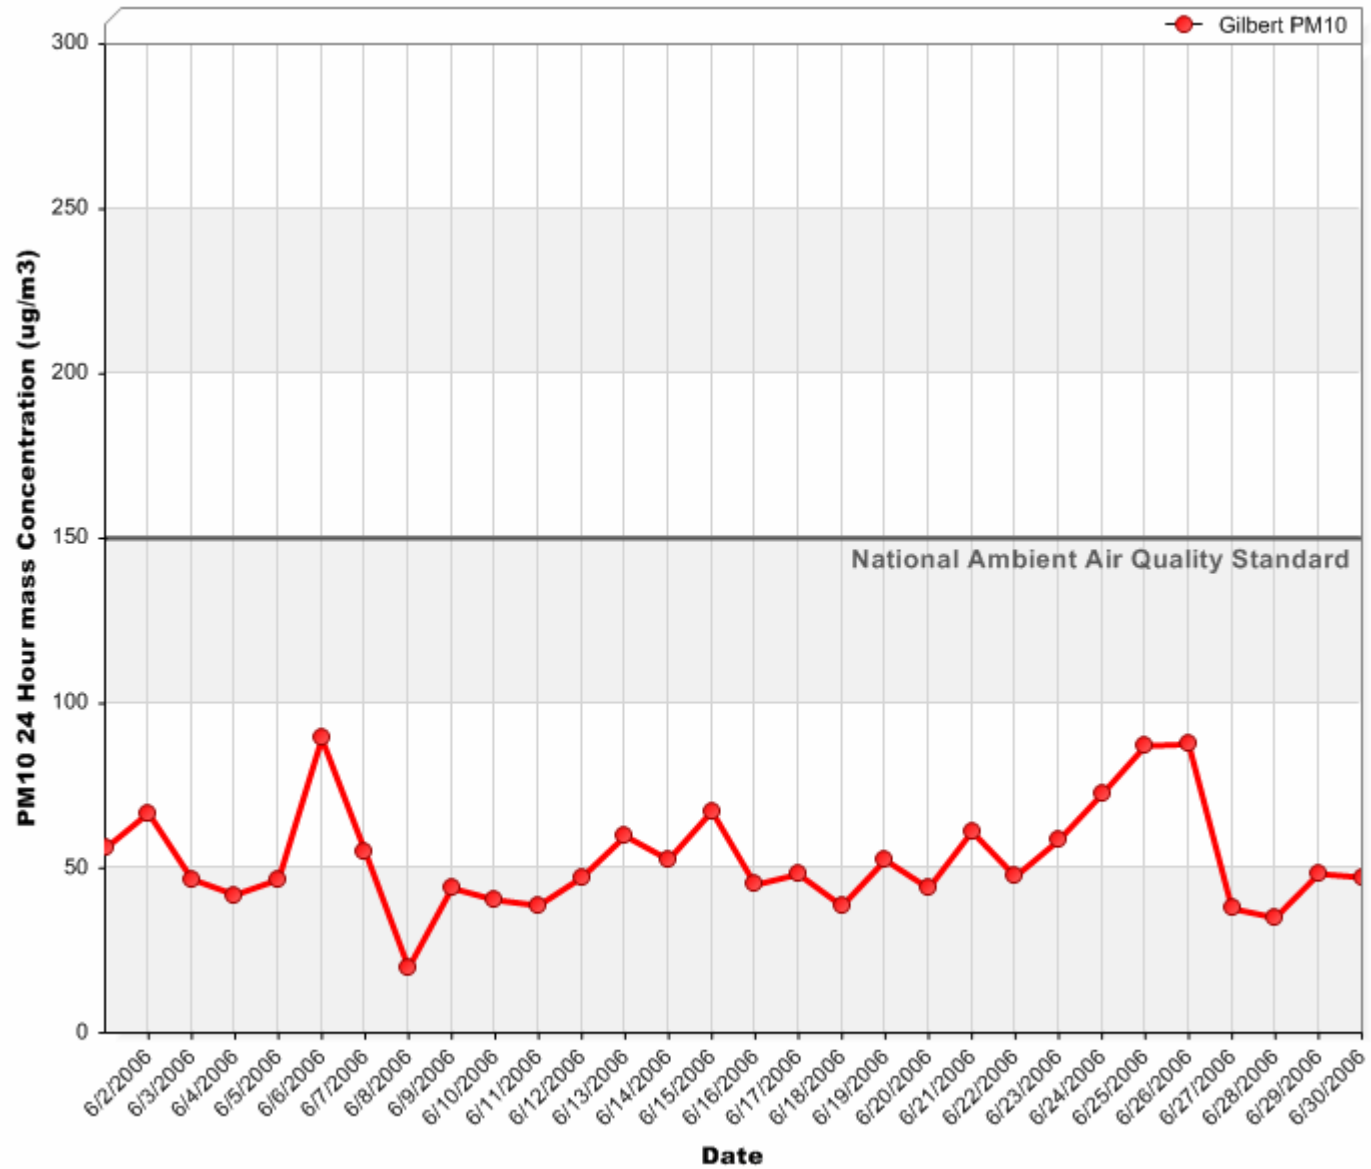

Gilbert Air Quality Station

24 Hour PM₁₀ Averages

June 2006