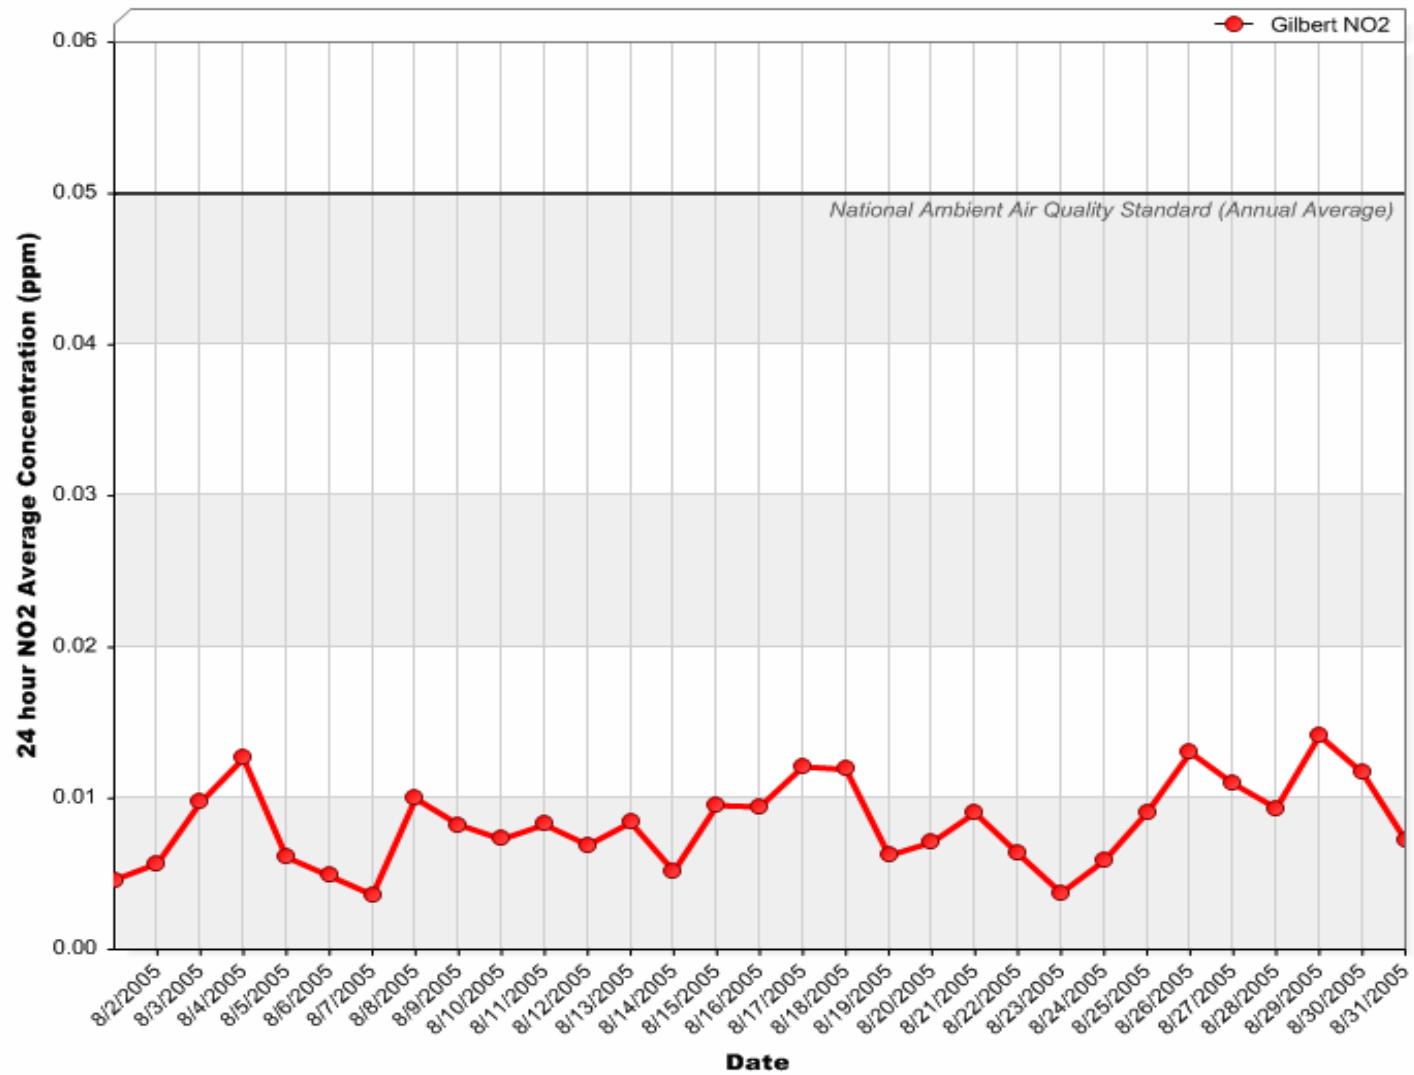

Gilbert Air Quality Station

24 Hour PM₁₀ Averages

July 2005

Gilbert Air Quality Station

24 Hour PM₁₀ Averages

August 2005

Gilbert Air Quality Station

24 Hour PM₁₀ Averages

September 2005

Gilbert Air Quality Station

24 Hour PM_{2.5} Averages

July 2005

Gilbert Air Quality Station

24 Hour PM_{2.5} Averages

August 2005

Gilbert Air Quality Station

24 Hour PM_{2.5} Averages

September 2005

Gilbert Air Quality Station

24 Hour Nitrogen Dioxide (NO₂) Averages

July 2005

Gilbert Air Quality Station

24 Hour Nitrogen Dioxide (NO₂) Averages

August 2005