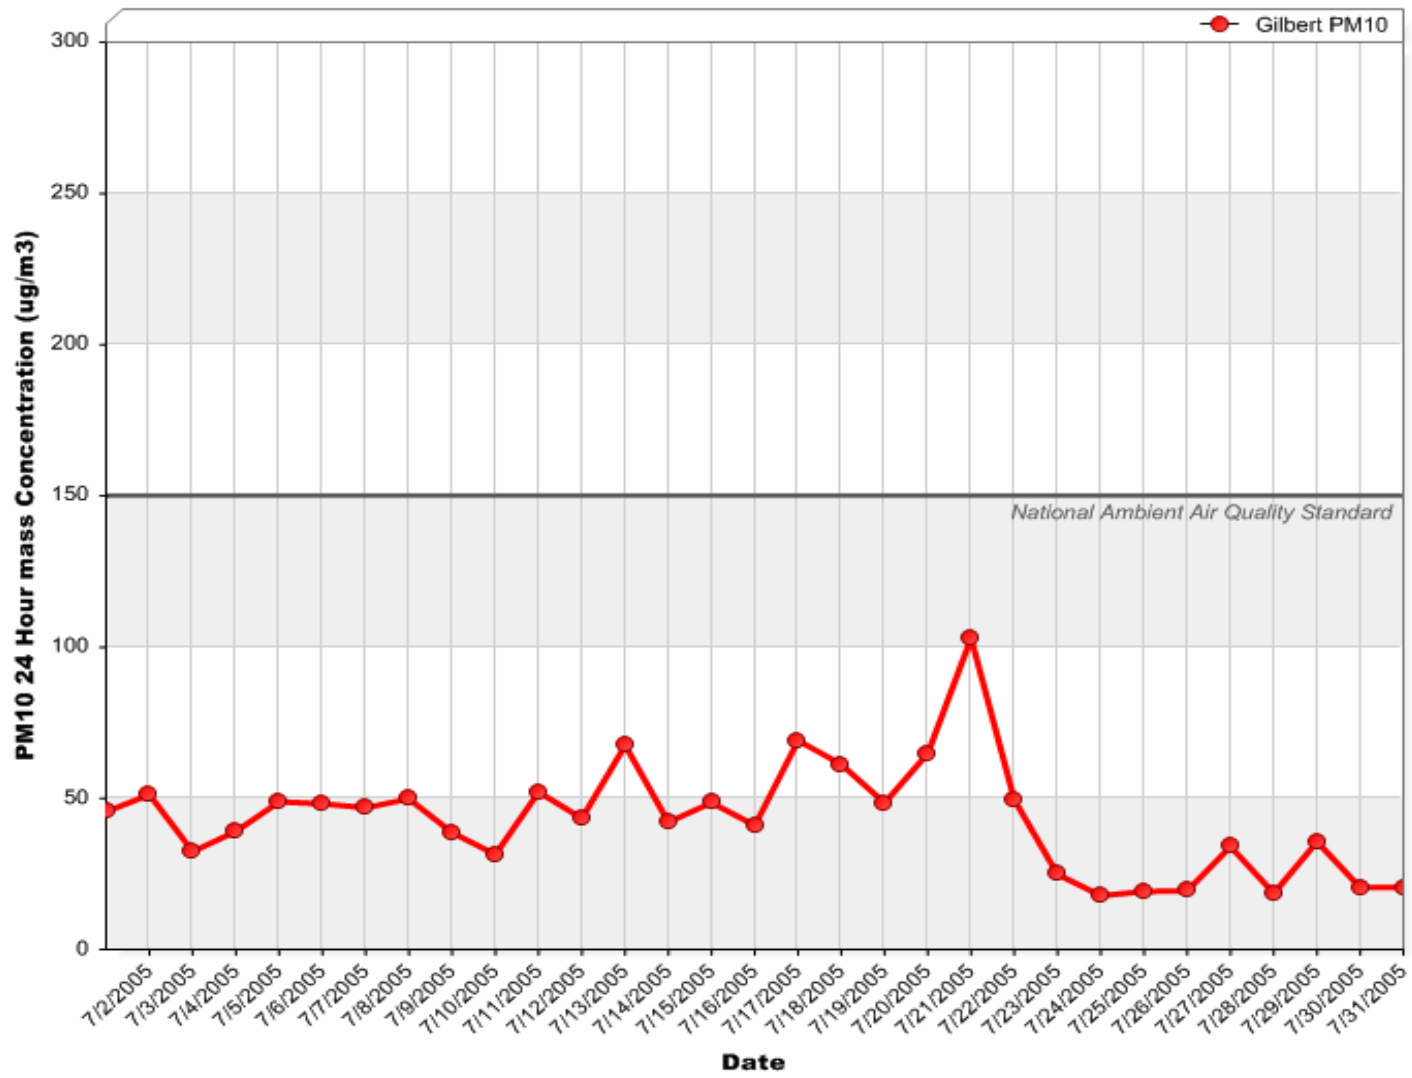

Gilbert Air Quality Station

24 Hour PM₁₀ Averages

July 2005

Gilbert Air Quality Station

24 Hour PM₁₀ Averages

August 2005

Gilbert Air Quality Station

24 Hour PM₁₀ Averages

September 2005

Gilbert Air Quality Station

24 Hour PM_{2.5} Averages

July 2005

Gilbert Air Quality Station

24 Hour PM_{2.5} Averages

August 2005

Gilbert Air Quality Station

24 Hour PM_{2.5} Averages

September 2005

Gilbert Air Quality Station

24 Hour Nitrogen Dioxide (NO₂) Averages

July 2005

Gilbert Air Quality Station

24 Hour Nitrogen Dioxide (NO₂) Averages

August 2005