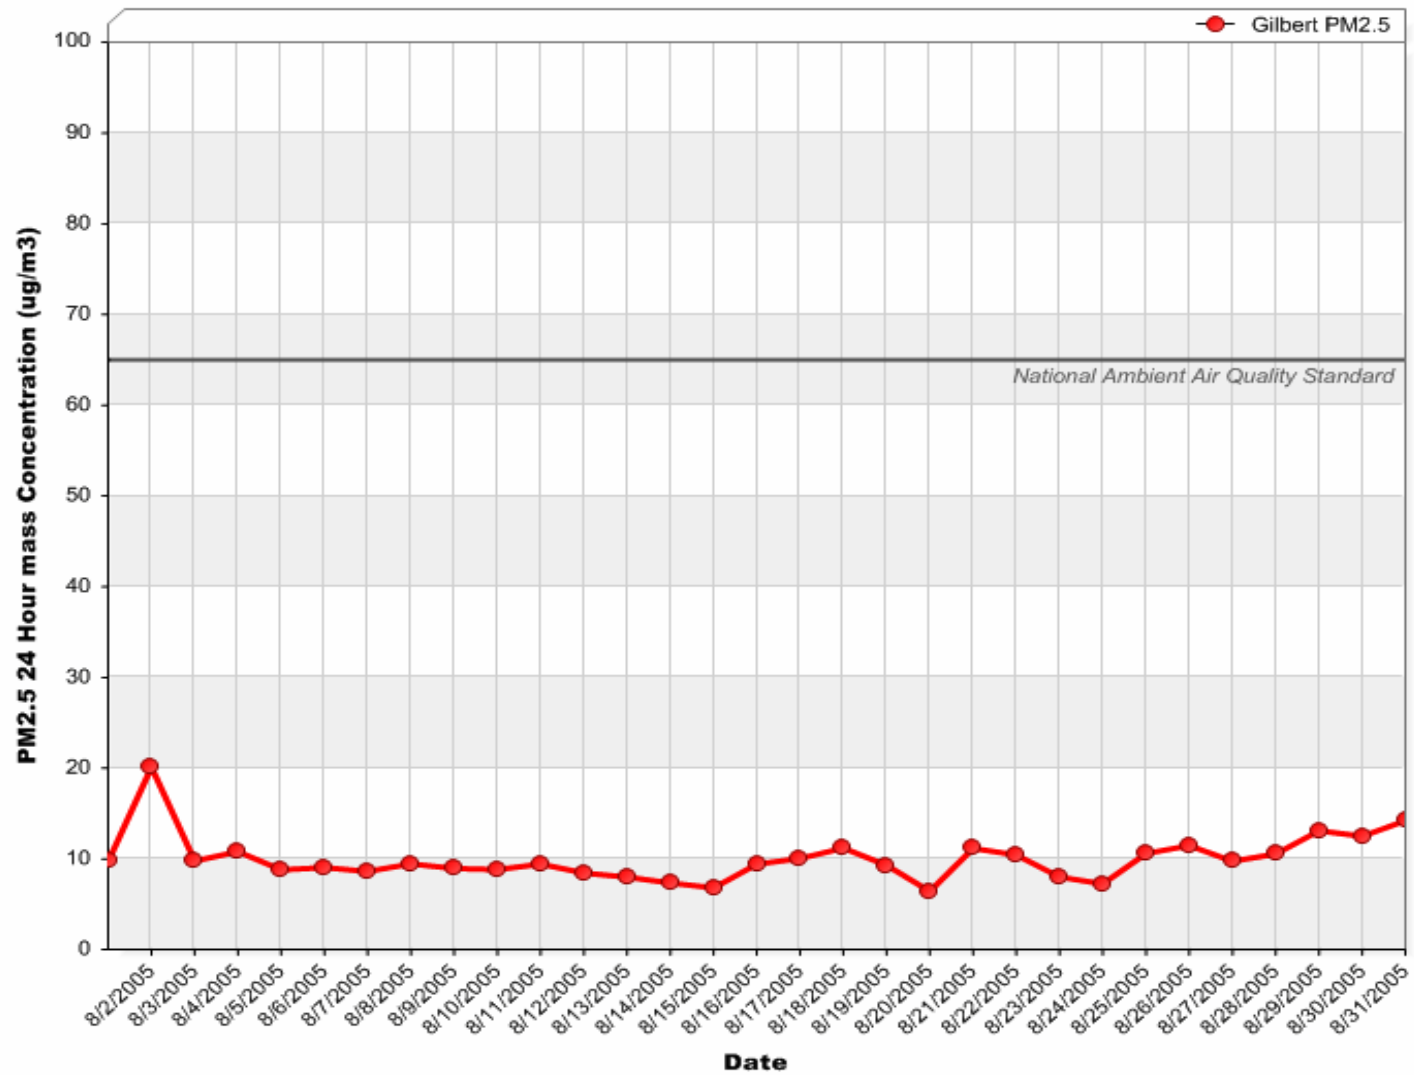

Gilbert Air Quality Station

24 Hour PM₁₀ Averages

July 2005

Gilbert Air Quality Station

24 Hour PM₁₀ Averages

August 2005

Gilbert Air Quality Station

24 Hour PM₁₀ Averages

September 2005

Gilbert Air Quality Station

24 Hour PM_{2.5} Averages

July 2005

Gilbert Air Quality Station

24 Hour PM_{2.5} Averages

August 2005

Gilbert Air Quality Station

24 Hour PM_{2.5} Averages

September 2005

Gilbert Air Quality Station

24 Hour Nitrogen Dioxide (NO₂) Averages

July 2005

Gilbert Air Quality Station

24 Hour Nitrogen Dioxide (NO₂) Averages

August 2005