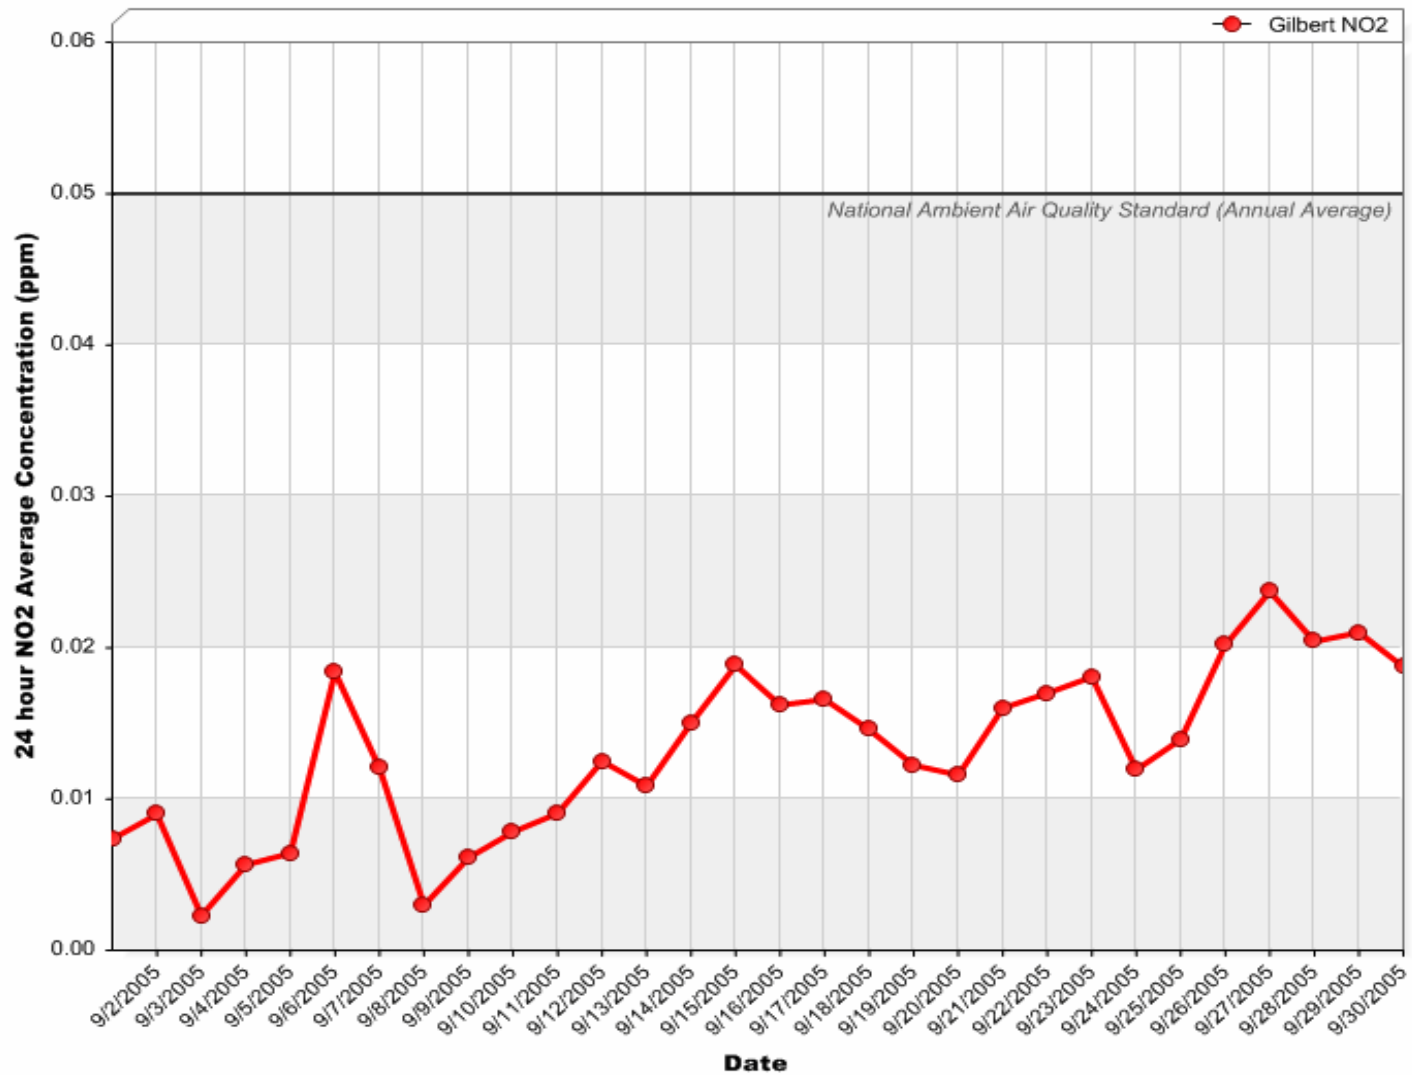

Gilbert Air Quality Station

24 Hour Nitrogen Dioxide (NO₂) Averages

September 2005