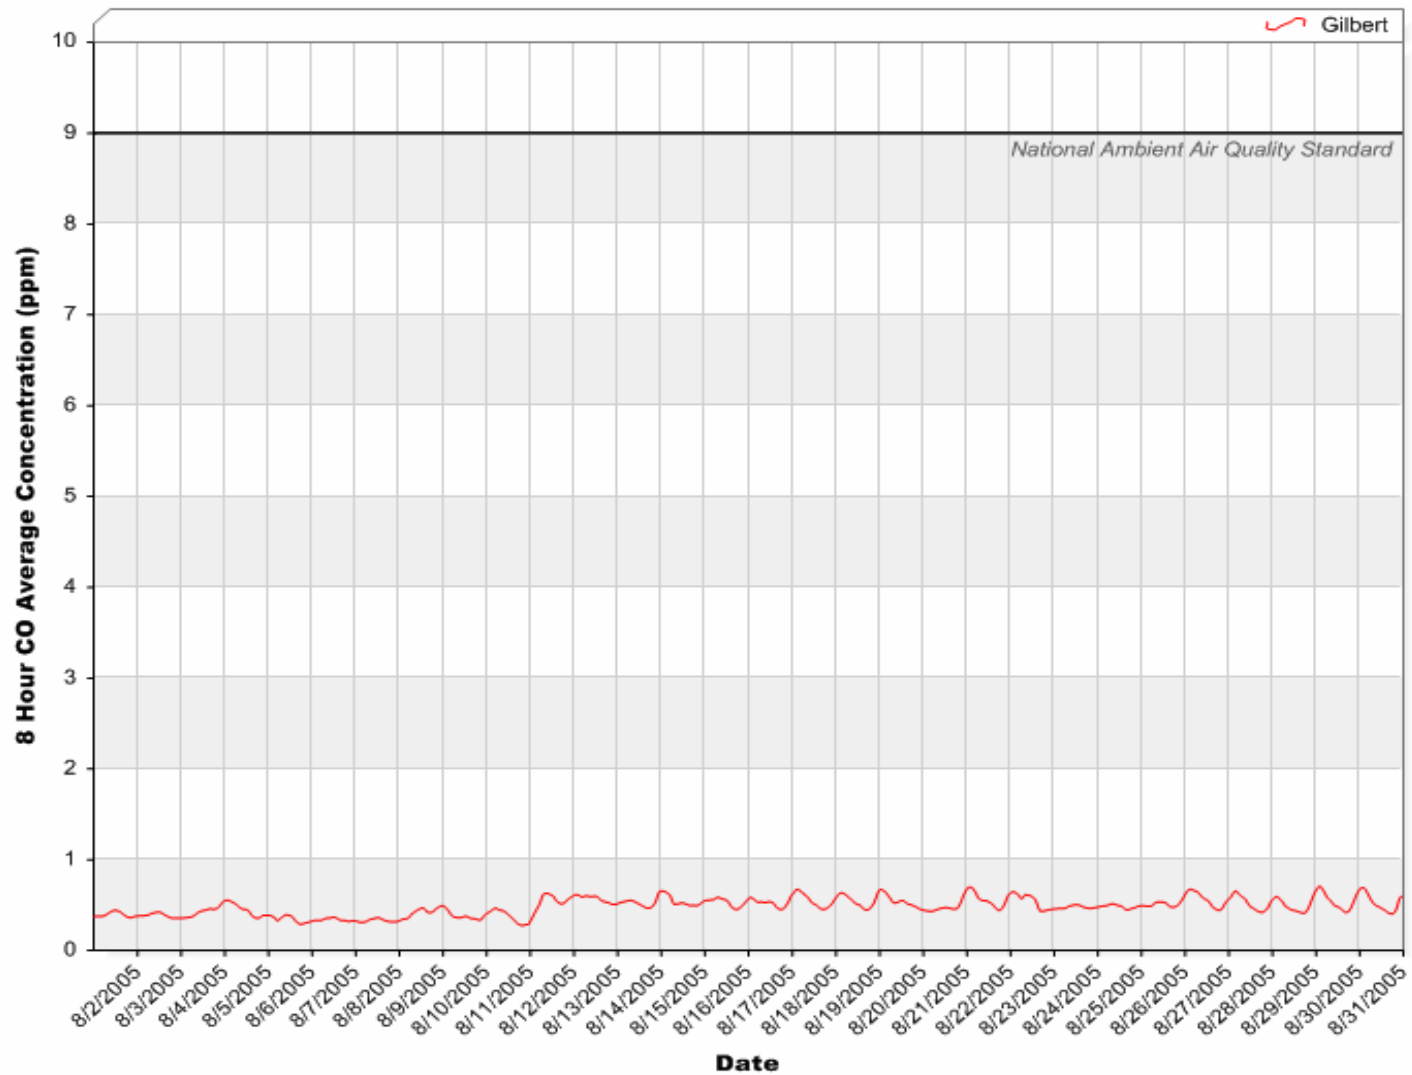

Gilbert Air Quality Station

8 Hour Rolling Carbon Monoxide (CO) Averages

August 2005