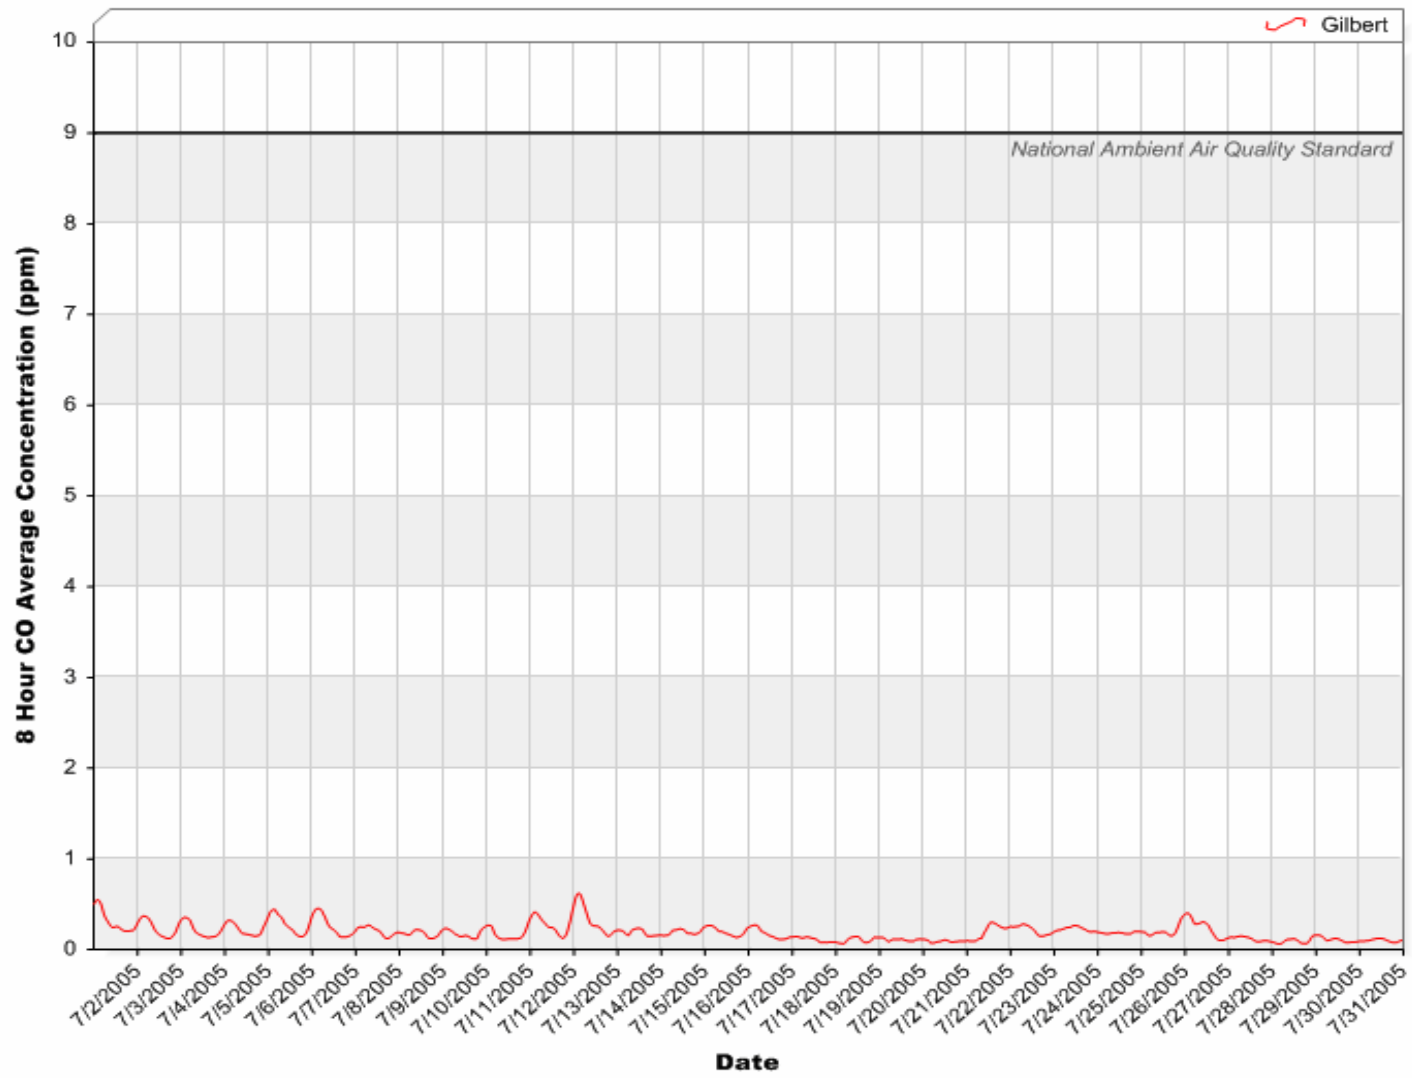

Gilbert Air Quality Station

24 Hour PM₁₀ Averages

July 2005

Gilbert Air Quality Station

24 Hour PM₁₀ Averages

August 2005

Gilbert Air Quality Station

24 Hour PM₁₀ Averages

24 Hour PM_{2.5} Averages

September 2005

Gilbert Air Quality Station

24 Hour Nitrogen Dioxide (NO₂) Averages

July 2005

Gilbert Air Quality Station

24 Hour Nitrogen Dioxide (NO₂) Averages

August 2005

August 2005

Gilbert Air Quality Station

8 Hour Rolling Ozone (O₃) Averages

September 2005

Gilbert Air Quality Station

8 Hour Rolling Carbon Monoxide (CO) Averages

July 2005

Gilbert Air Quality Station