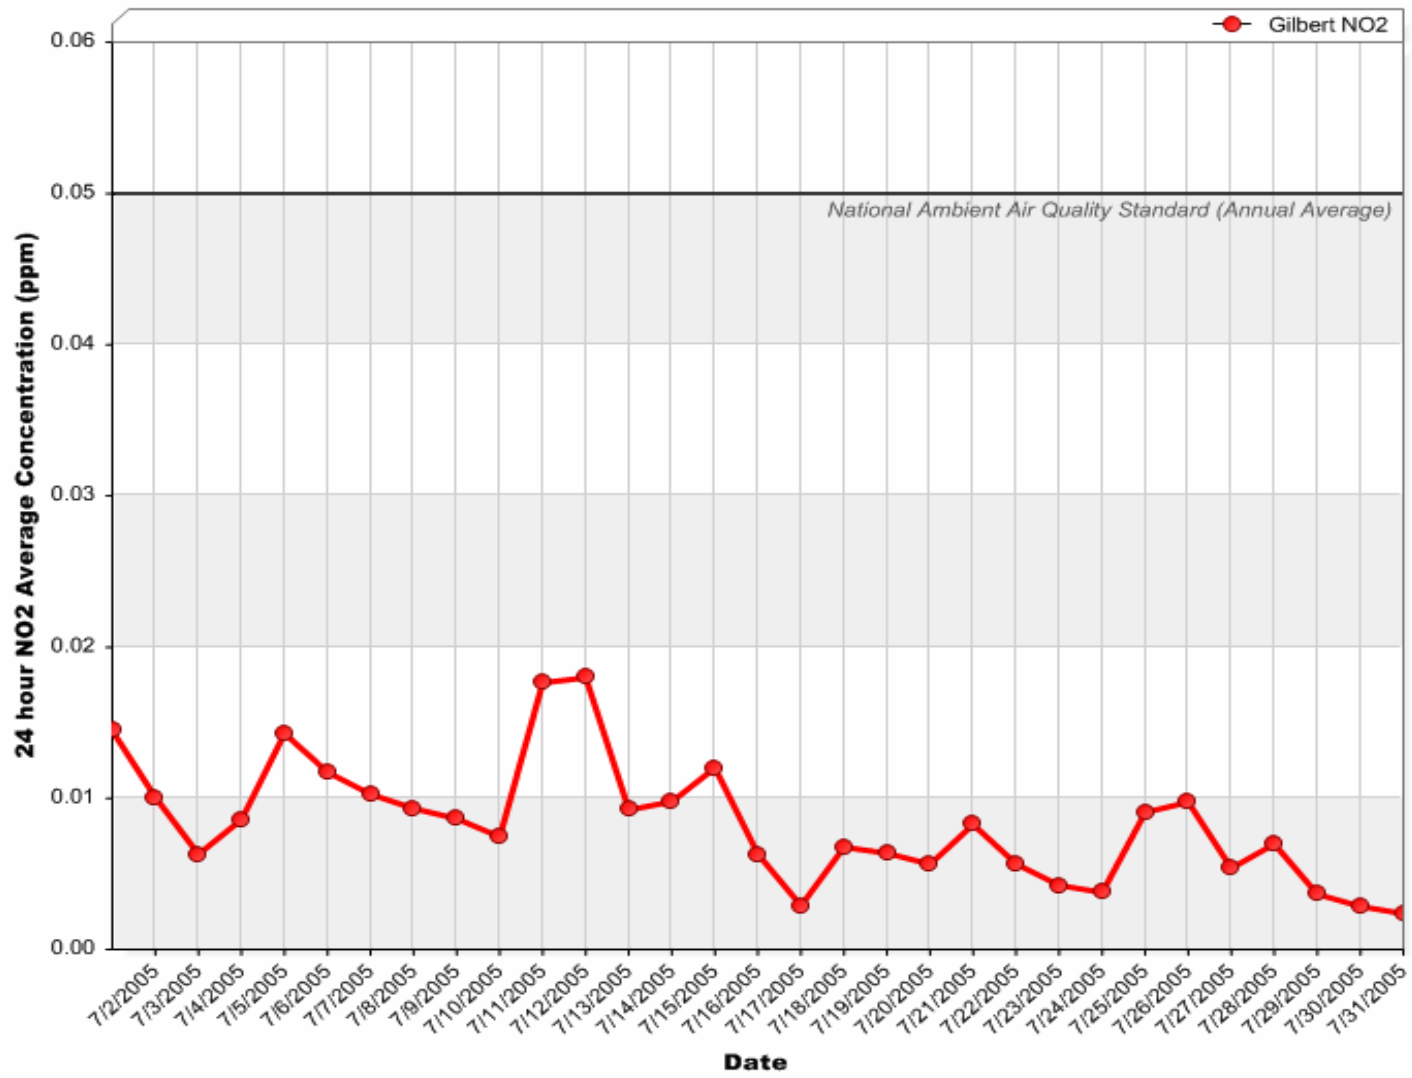

Gilbert Air Quality Station

24 Hour PM₁₀ Averages

July 2005

Gilbert Air Quality Station

24 Hour PM₁₀ Averages

August 2005

Gilbert Air Quality Station

24 Hour PM₁₀ Averages

September 2005

Gilbert Air Quality Station

24 Hour PM_{2.5} Averages

July 2005

Gilbert Air Quality Station

24 Hour PM_{2.5} Averages

August 2005

Gilbert Air Quality Station

24 Hour PM_{2.5} Averages

September 2005

Gilbert Air Quality Station

24 Hour Nitrogen Dioxide (NO₂) Averages

July 2005

Gilbert Air Quality Station

24 Hour Nitrogen Dioxide (NO₂) Averages

August 2005