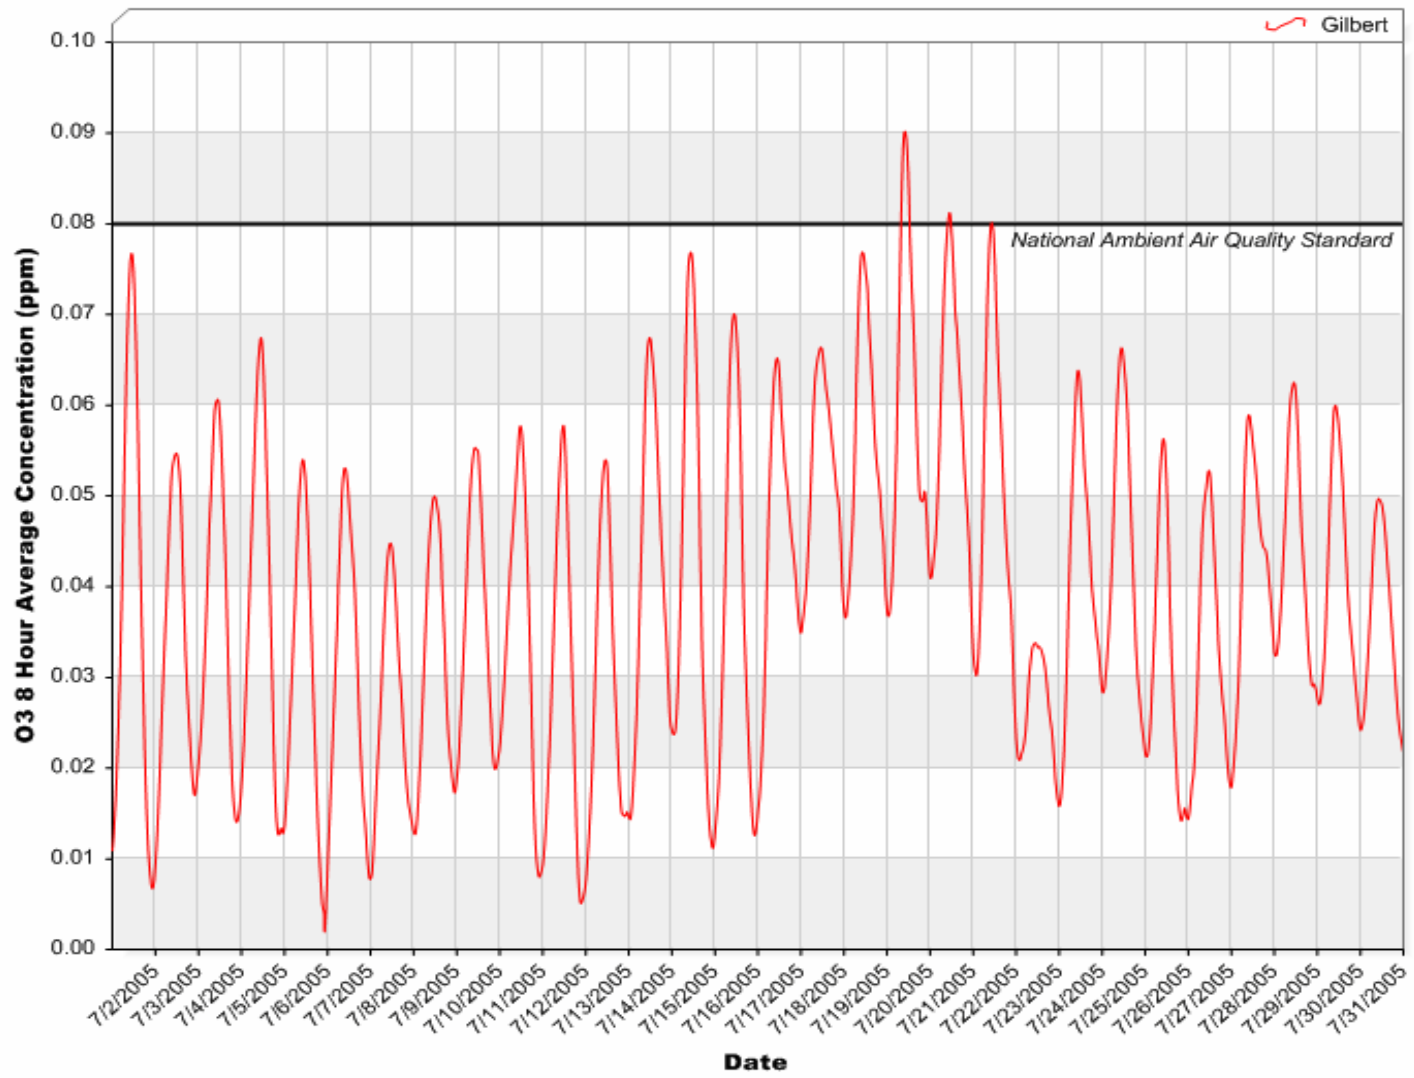

Gilbert Air Quality Station

24 Hour PM₁₀ Averages

July 2005

Gilbert Air Quality Station

24 Hour PM₁₀ Averages

August 2005

Gilbert Air Quality Station

24 Hour PM₁₀ Averages

September 2005

Gilbert Air Quality Station

24 Hour PM_{2.5} Averages

July 2005

Gilbert Air Quality Station

24 Hour PM_{2.5} Averages

August 2005

Gilbert Air Quality Station

24 Hour PM_{2.5} Averages

September 2005

Gilbert Air Quality Station

24 Hour Nitrogen Dioxide (NO₂) Averages

July 2005

Gilbert Air Quality Station

24 Hour Nitrogen Dioxide (NO₂) Averages

August 2005

Gilbert Air Quality Station

24 Hour Nitrogen Dioxide (NO₂) Averages

September 2005

Gilbert Air Quality Station

8 Hour Rolling Ozone (O₃) Averages

July 2005

Gilbert Air Quality Station

8 Hour Rolling Ozone (O₃) Averages