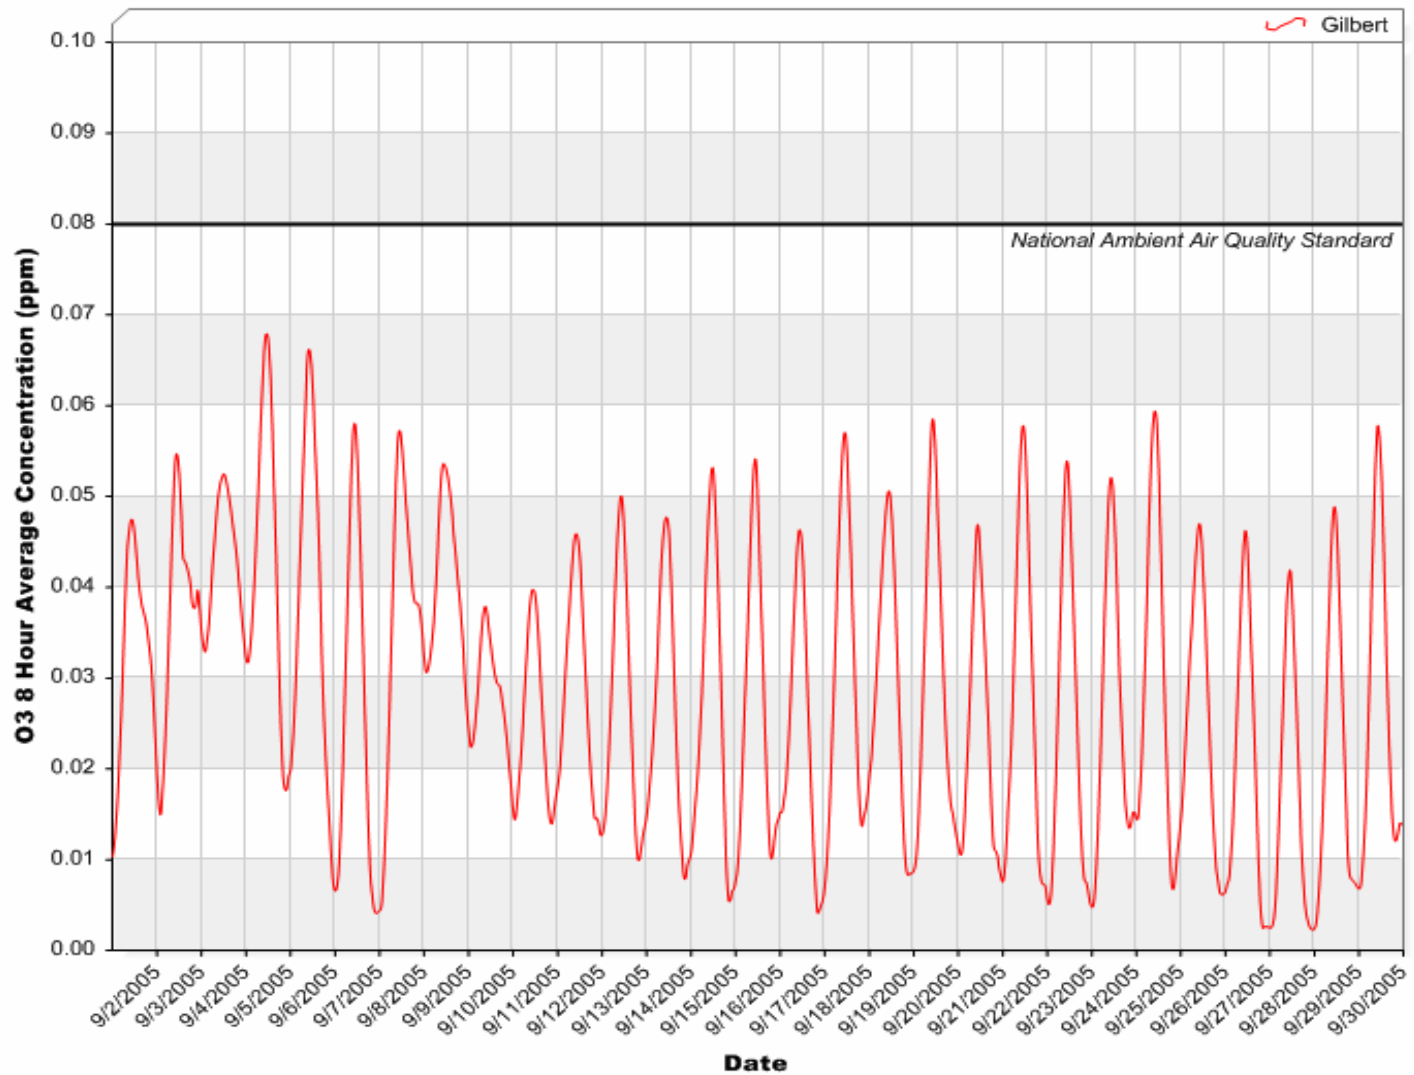

Gilbert Air Quality Station

8 Hour Rolling Ozone (O₃) Averages

September 2005