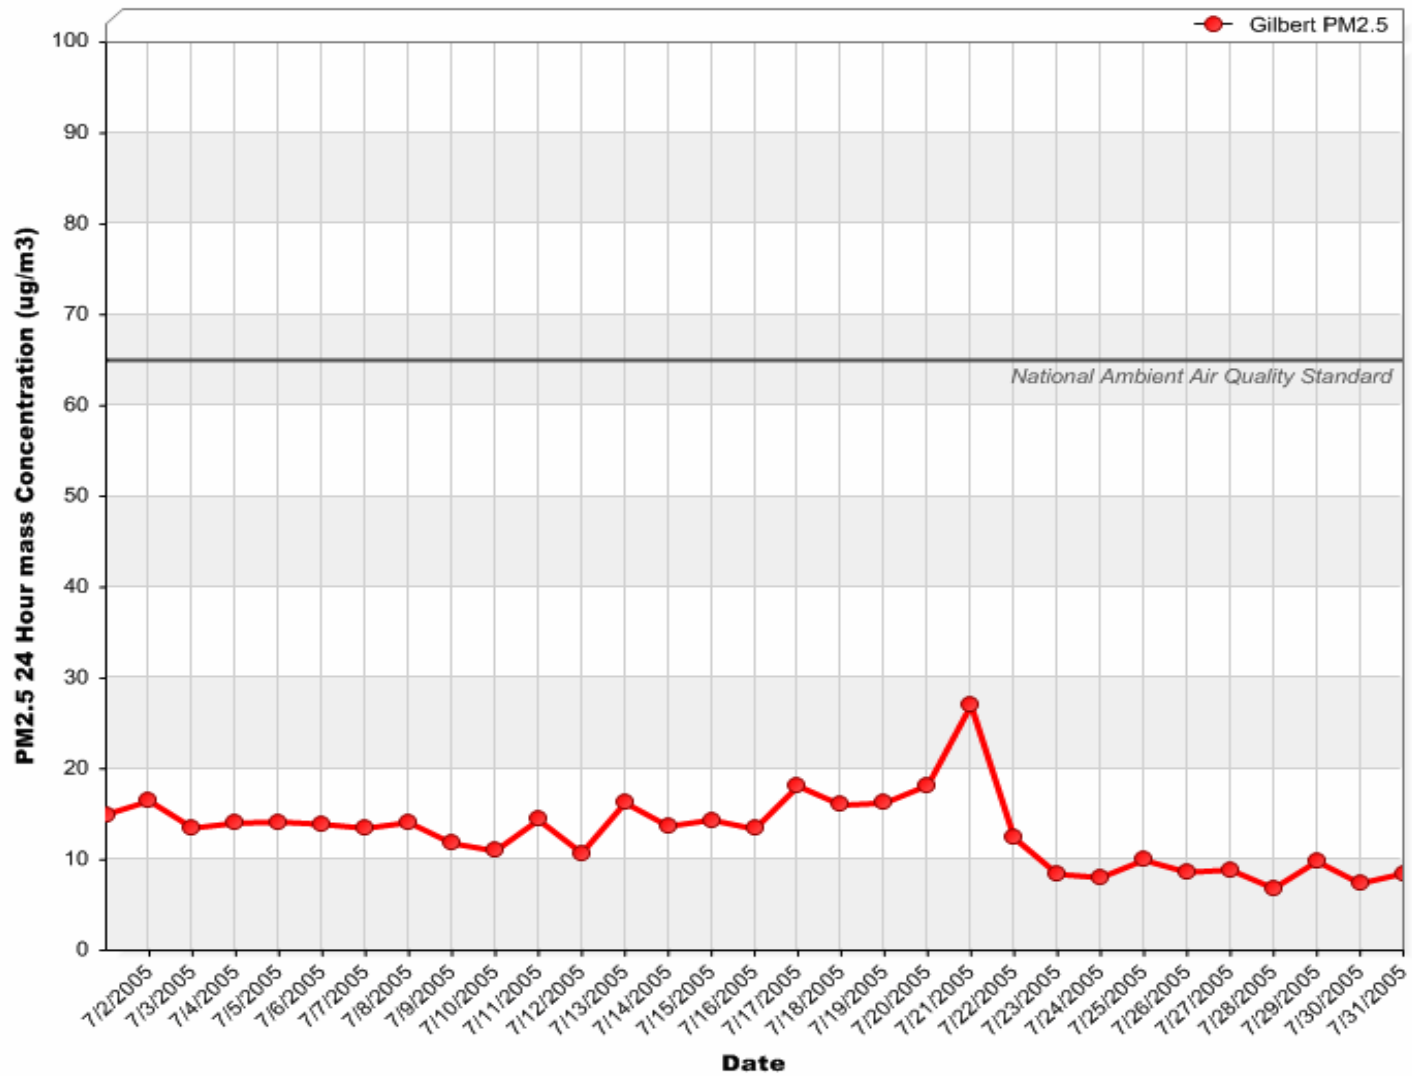

Gilbert Air Quality Station

24 Hour PM₁₀ Averages

July 2005

Gilbert Air Quality Station

24 Hour PM₁₀ Averages

August 2005

Gilbert Air Quality Station

24 Hour PM₁₀ Averages

September 2005

Gilbert Air Quality Station

24 Hour PM_{2.5} Averages

July 2005

Gilbert Air Quality Station

24 Hour PM_{2.5} Averages

August 2005

Gilbert Air Quality Station

24 Hour PM_{2.5} Averages

September 2005

Gilbert Air Quality Station

24 Hour Nitrogen Dioxide (NO₂) Averages

July 2005

Gilbert Air Quality Station

24 Hour Nitrogen Dioxide (NO₂) Averages

August 2005