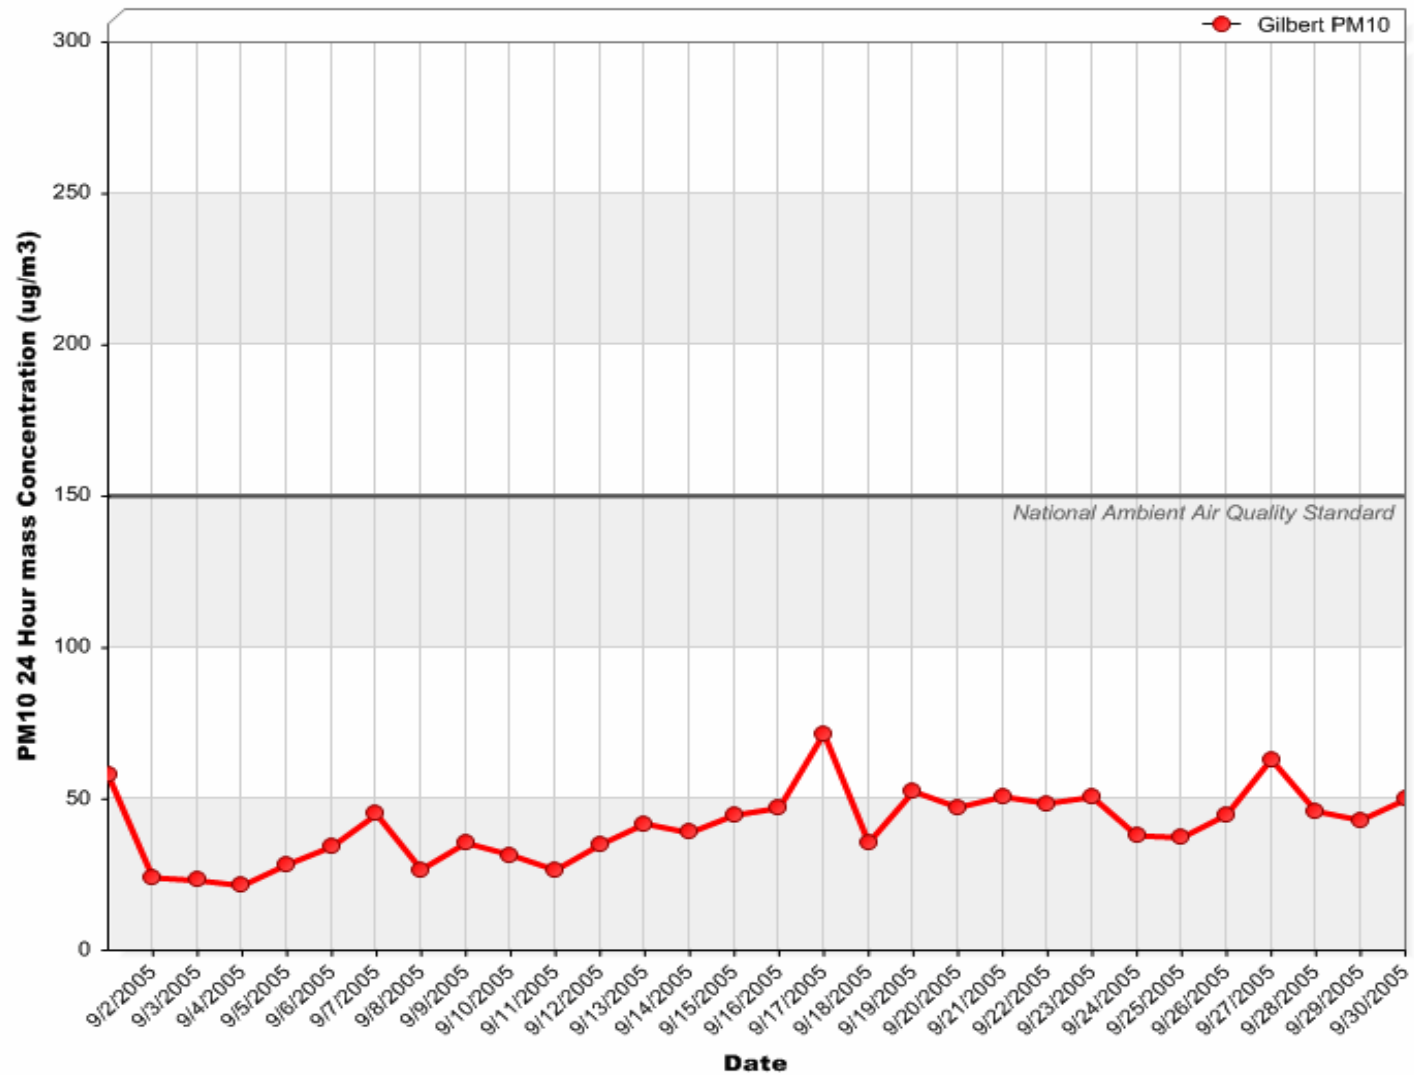

Gilbert Air Quality Station

24 Hour PM₁₀ Averages

July 2005

Gilbert Air Quality Station

24 Hour PM₁₀ Averages

August 2005

Gilbert Air Quality Station

24 Hour PM₁₀ Averages

September 2005

Gilbert Air Quality Station

24 Hour PM_{2.5} Averages

July 2005

Gilbert Air Quality Station

24 Hour PM_{2.5} Averages

August 2005

Gilbert Air Quality Station

24 Hour PM_{2.5} Averages

September 2005

Gilbert Air Quality Station

24 Hour Nitrogen Dioxide (NO₂) Averages

July 2005

Gilbert Air Quality Station

24 Hour Nitrogen Dioxide (NO₂) Averages

August 2005