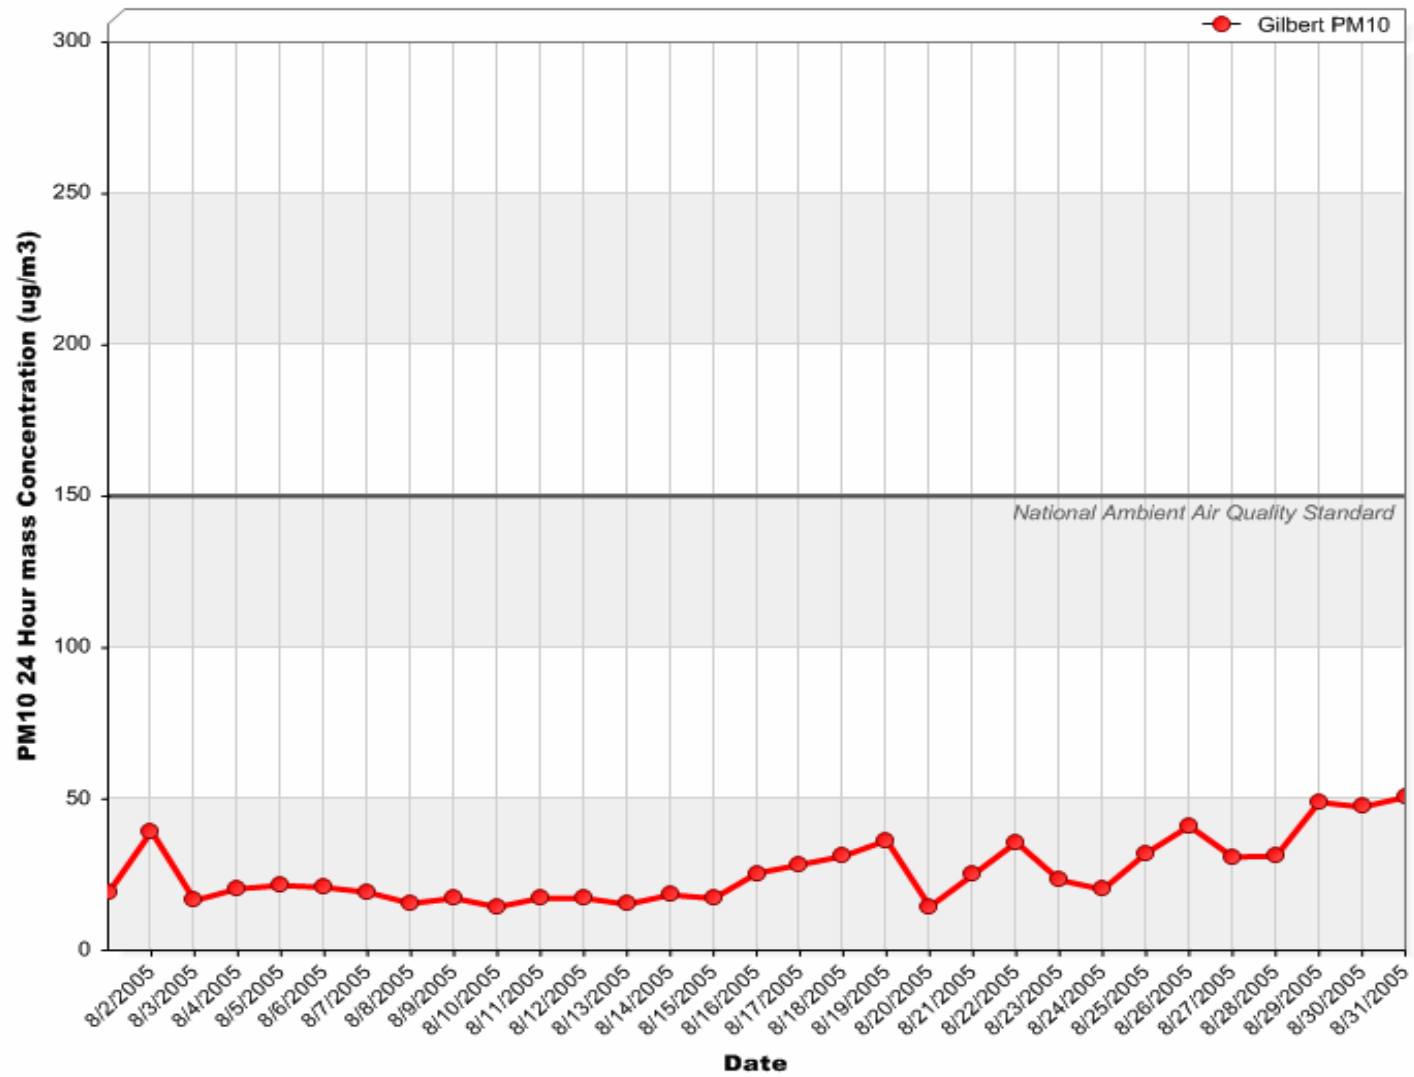

Gilbert Air Quality Station

24 Hour PM₁₀ Averages

July 2005

Gilbert Air Quality Station

24 Hour PM₁₀ Averages

August 2005

Gilbert Air Quality Station

24 Hour PM₁₀ Averages

September 2005

Gilbert Air Quality Station

24 Hour PM_{2.5} Averages

July 2005

Gilbert Air Quality Station

24 Hour PM_{2.5} Averages

August 2005

Gilbert Air Quality Station

24 Hour PM_{2.5} Averages

September 2005

Gilbert Air Quality Station

24 Hour Nitrogen Dioxide (NO₂) Averages

July 2005

Gilbert Air Quality Station

24 Hour Nitrogen Dioxide (NO₂) Averages

August 2005