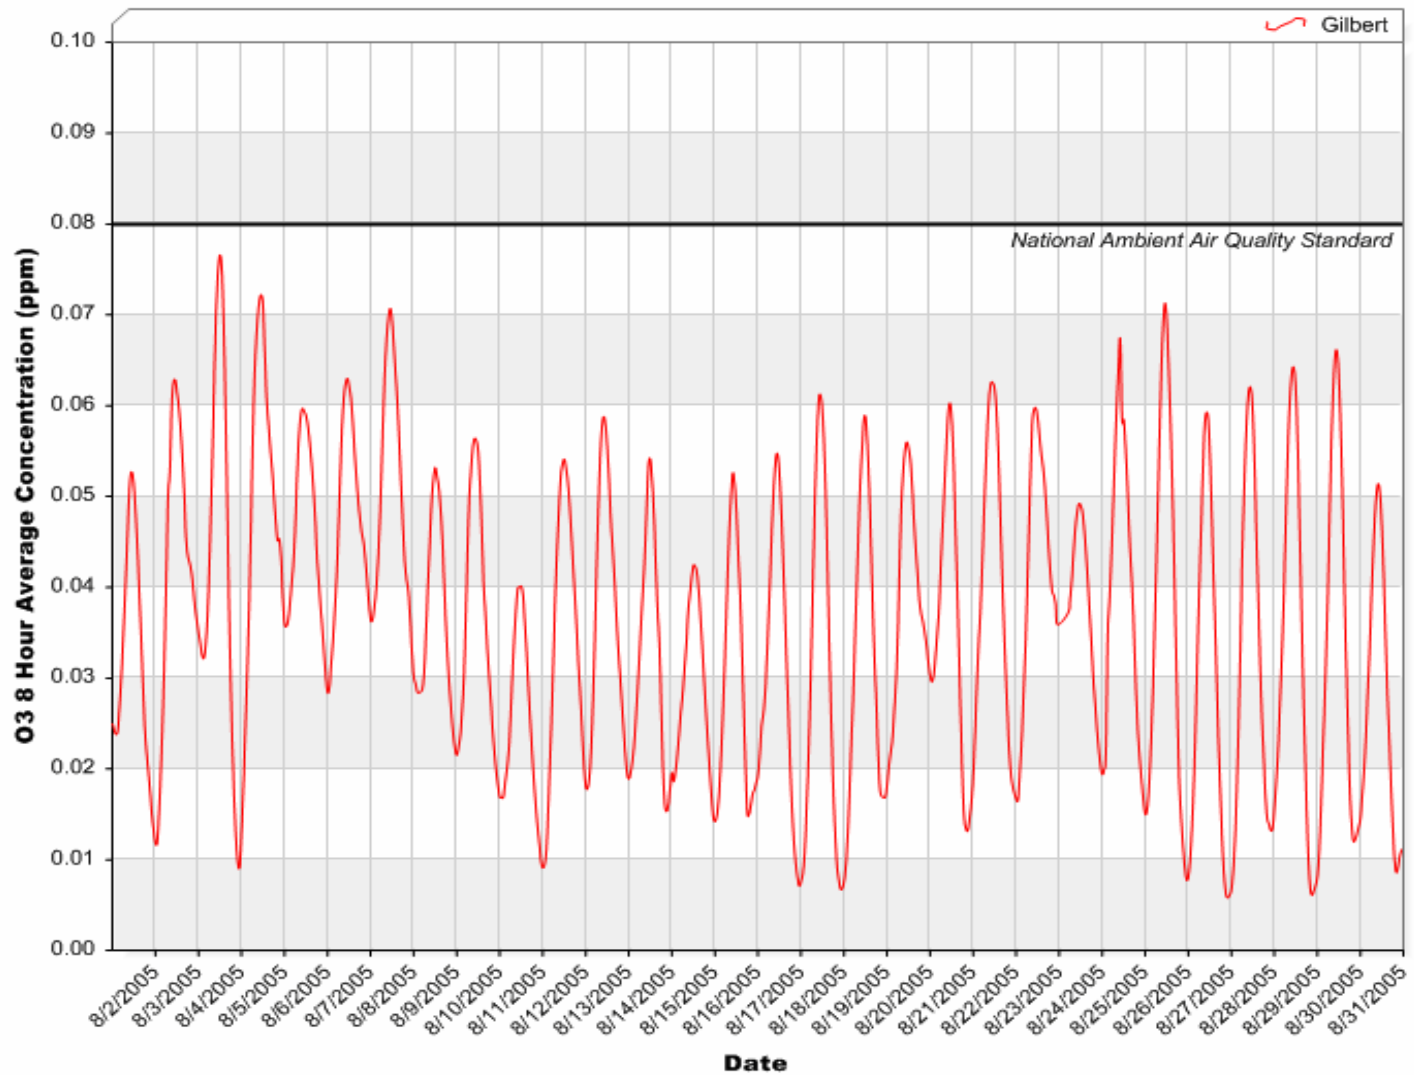

Gilbert Air Quality Station

8 Hour Rolling Ozone (O₃) Averages

August 2005