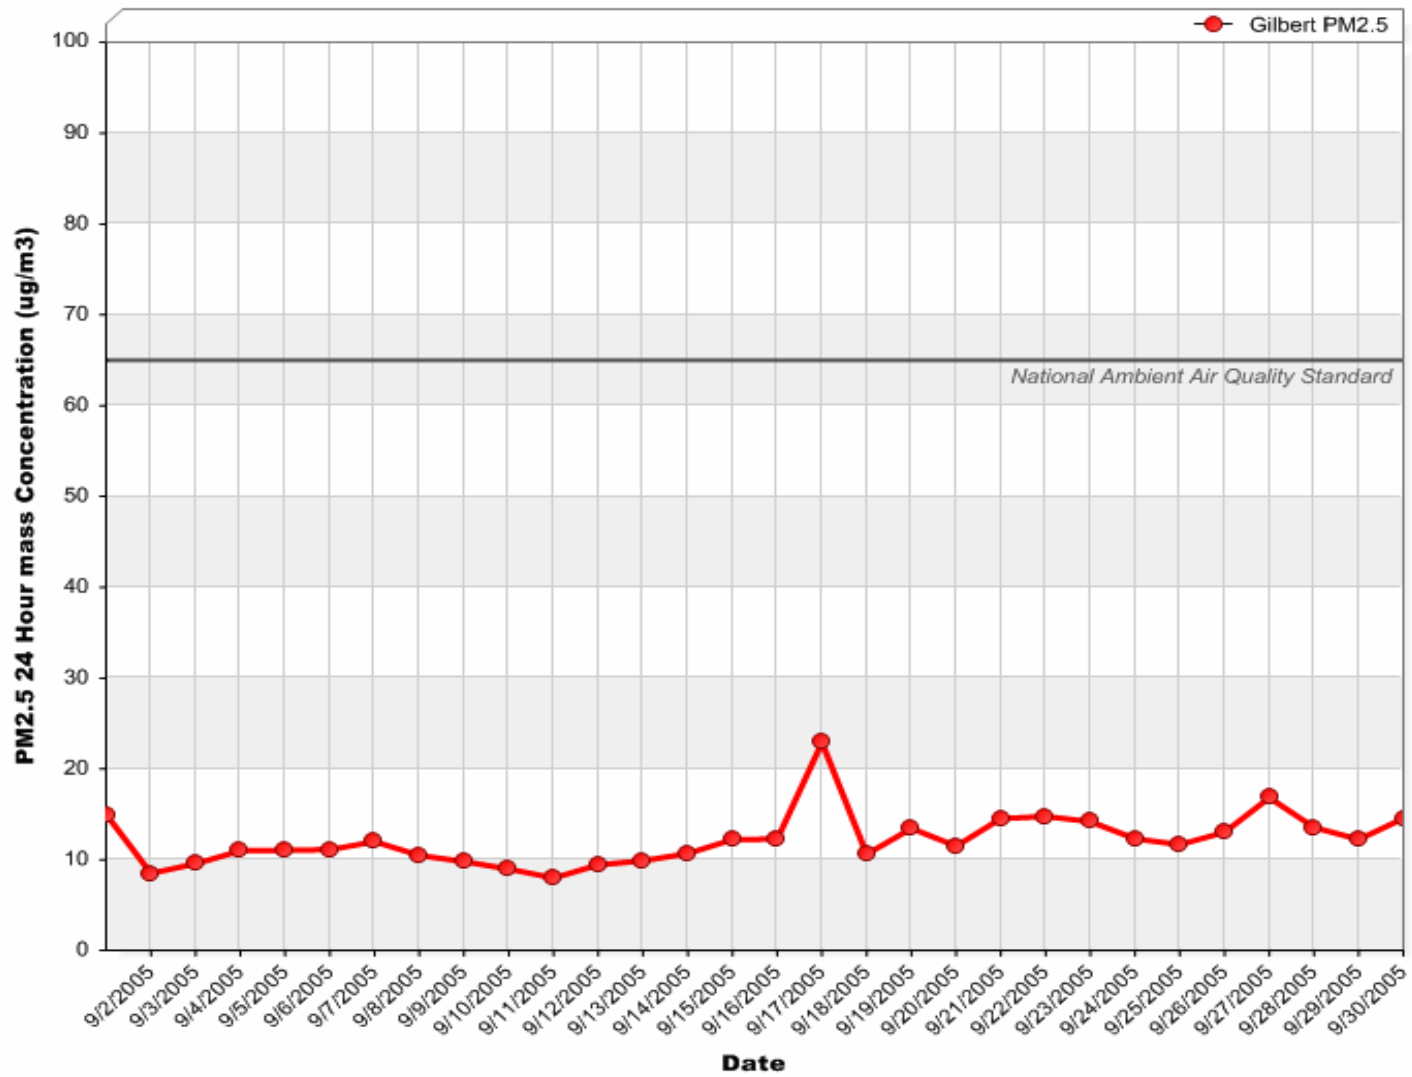

Gilbert Air Quality Station

24 Hour PM₁₀ Averages

July 2005

Gilbert Air Quality Station

24 Hour PM₁₀ Averages

August 2005

Gilbert Air Quality Station

24 Hour PM₁₀ Averages

September 2005

Gilbert Air Quality Station

24 Hour PM_{2.5} Averages

July 2005

Gilbert Air Quality Station

24 Hour PM_{2.5} Averages

August 2005

Gilbert Air Quality Station

24 Hour PM_{2.5} Averages

September 2005

Gilbert Air Quality Station

24 Hour Nitrogen Dioxide (NO₂) Averages

July 2005

Gilbert Air Quality Station

24 Hour Nitrogen Dioxide (NO₂) Averages

August 2005