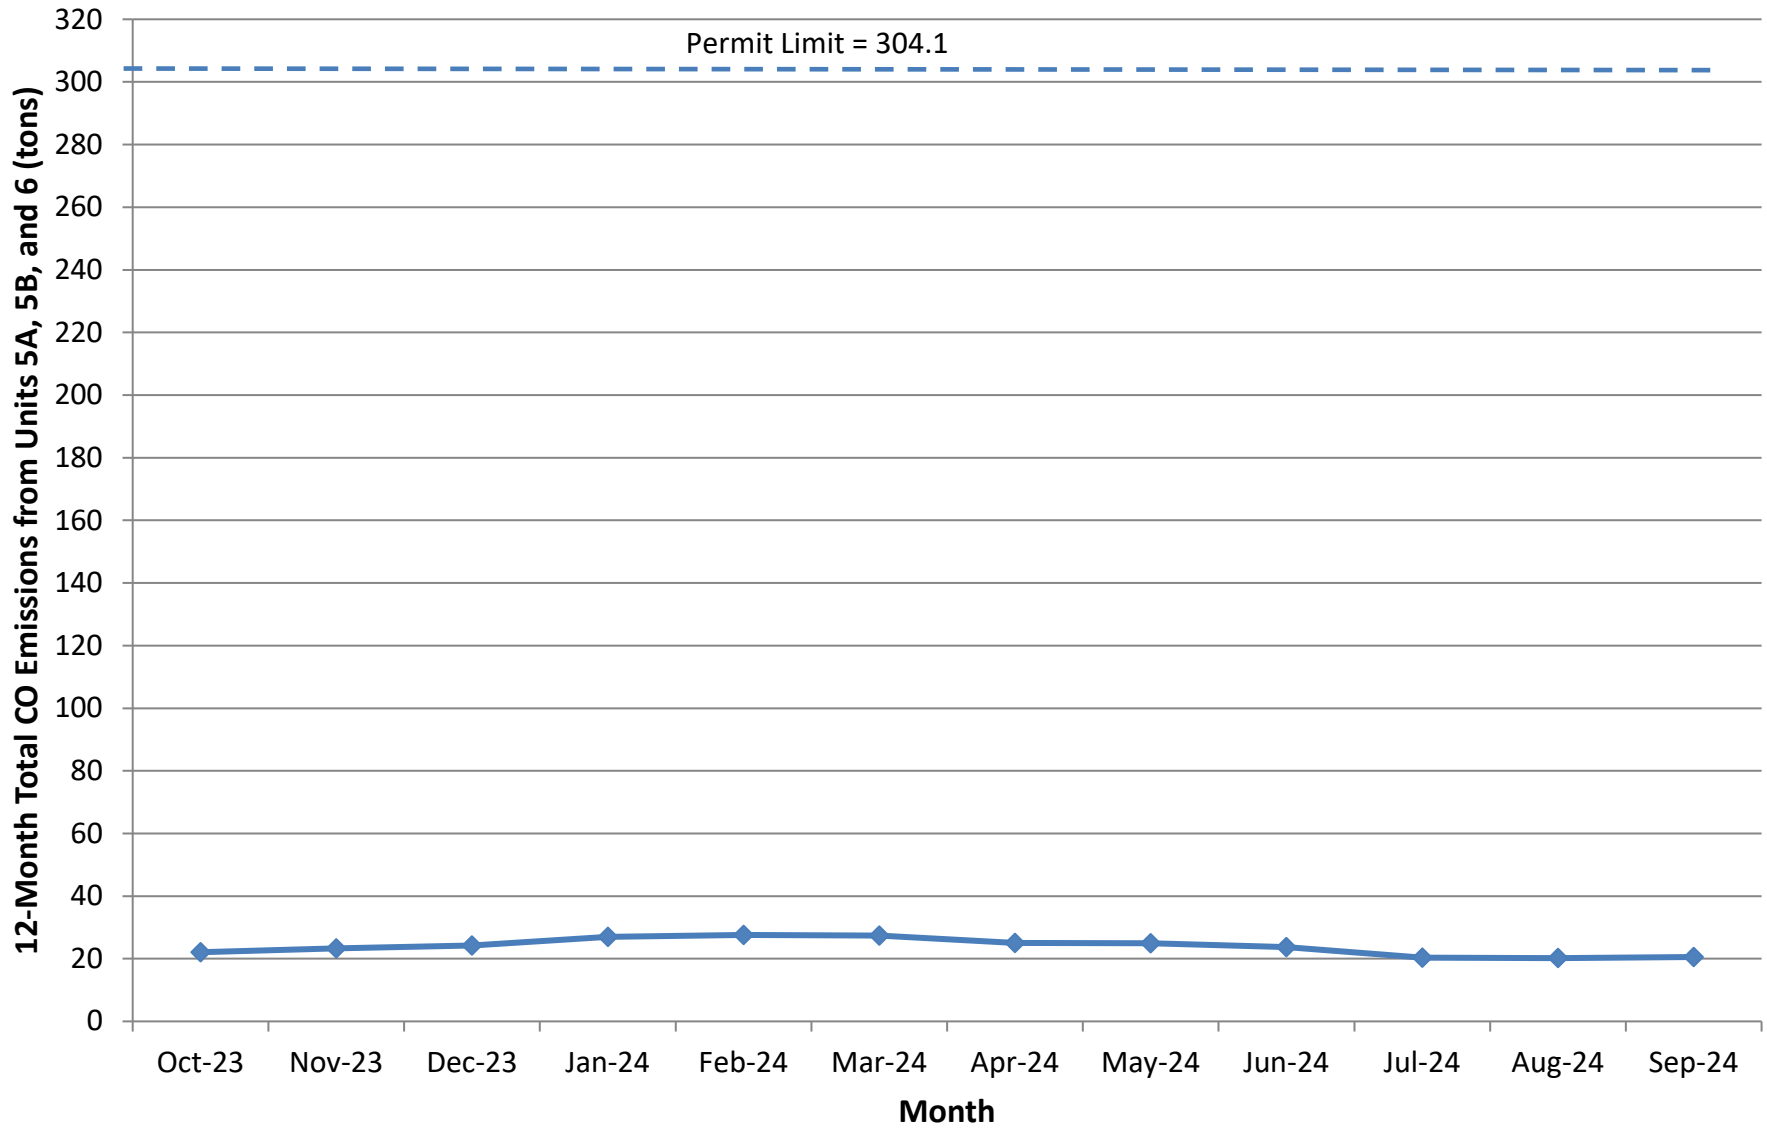

12-Month Rolling Total CO Emissions from Units 5A, 5B, and 6 Santan Generating Station