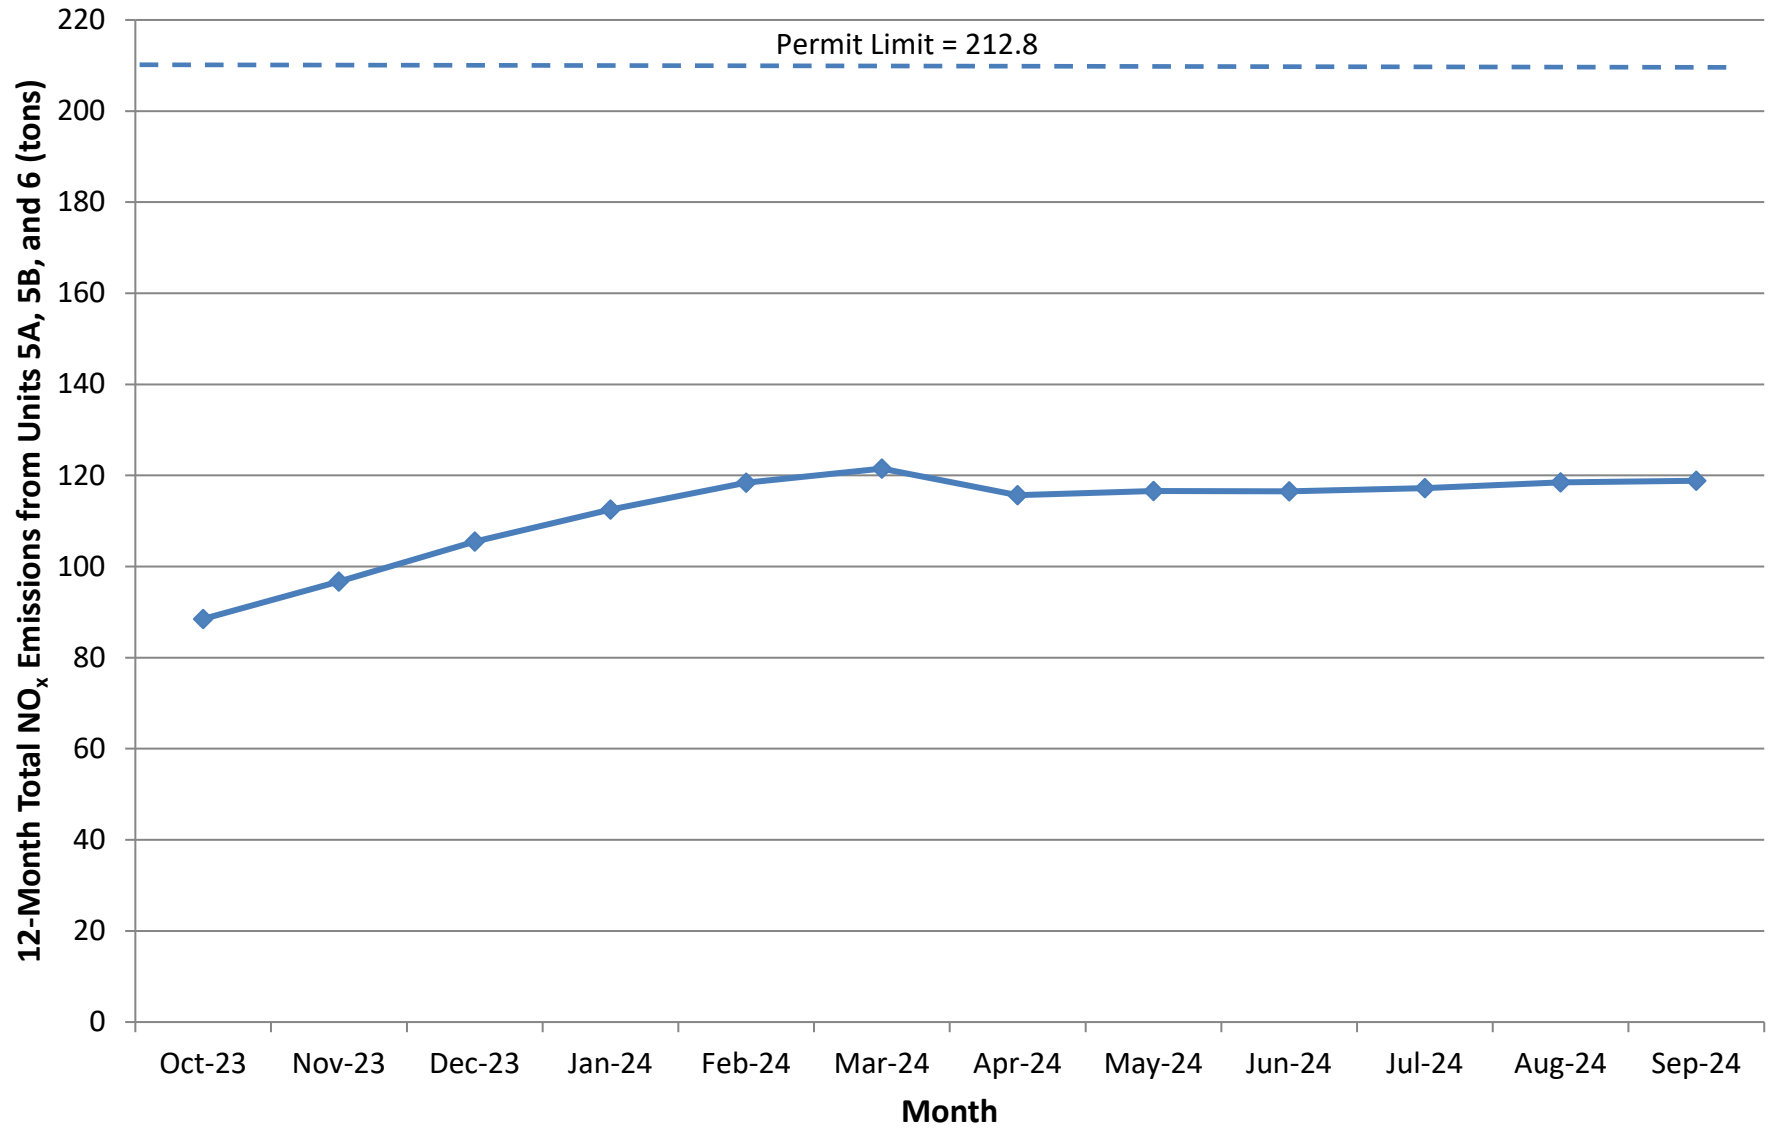

12-Month Rolling Total NO_x Emissions from Units 5A, 5B, and 6 Santan Generating Station