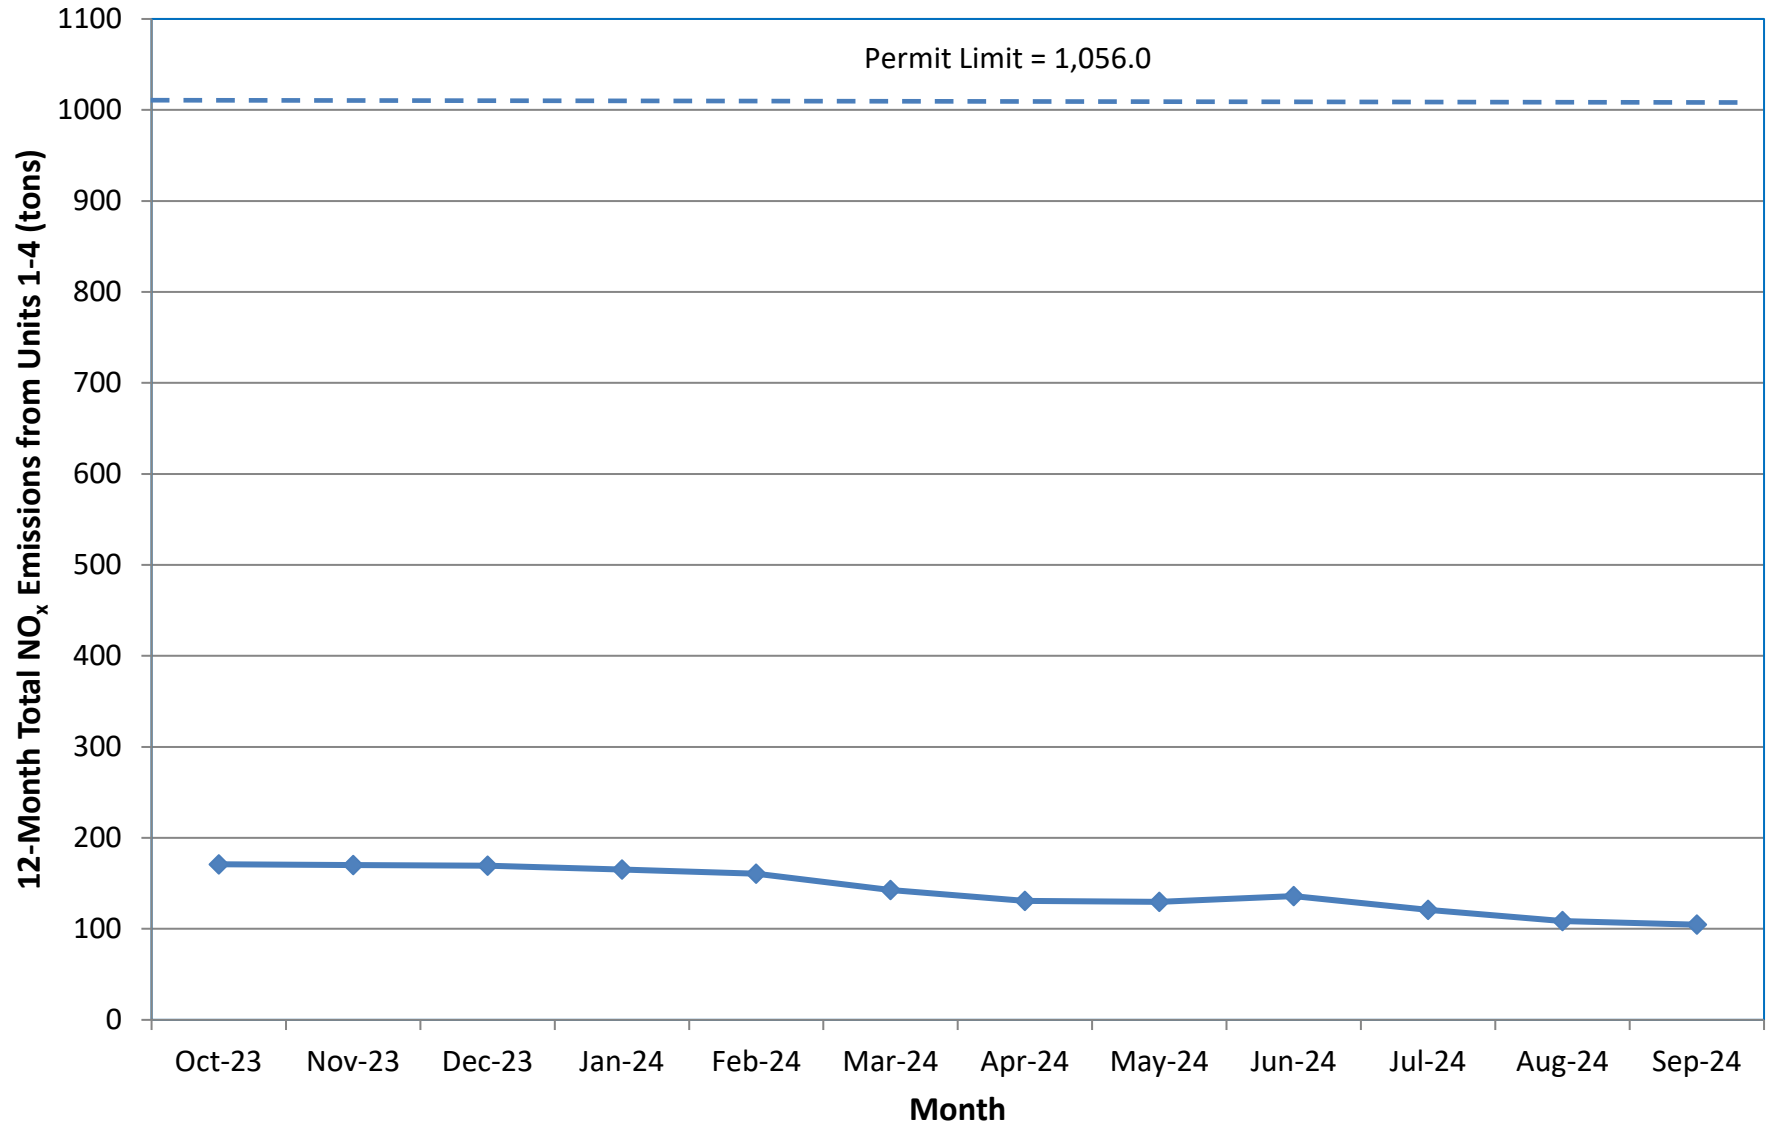

## 12-Month Rolling Total NO<sub>x</sub> Emissions from Units 1-4 Santan Generating Station

## 12-Month Rolling Total CO Emissions from Units 1-4 Santan Generating Station

## 12-Month Rolling Total PM<sub>10</sub> Emissions from Units 1-4 Santan Generating Station

## 12-Month Rolling Total VOC Emissions from Units 1-4 Santan Generating Station