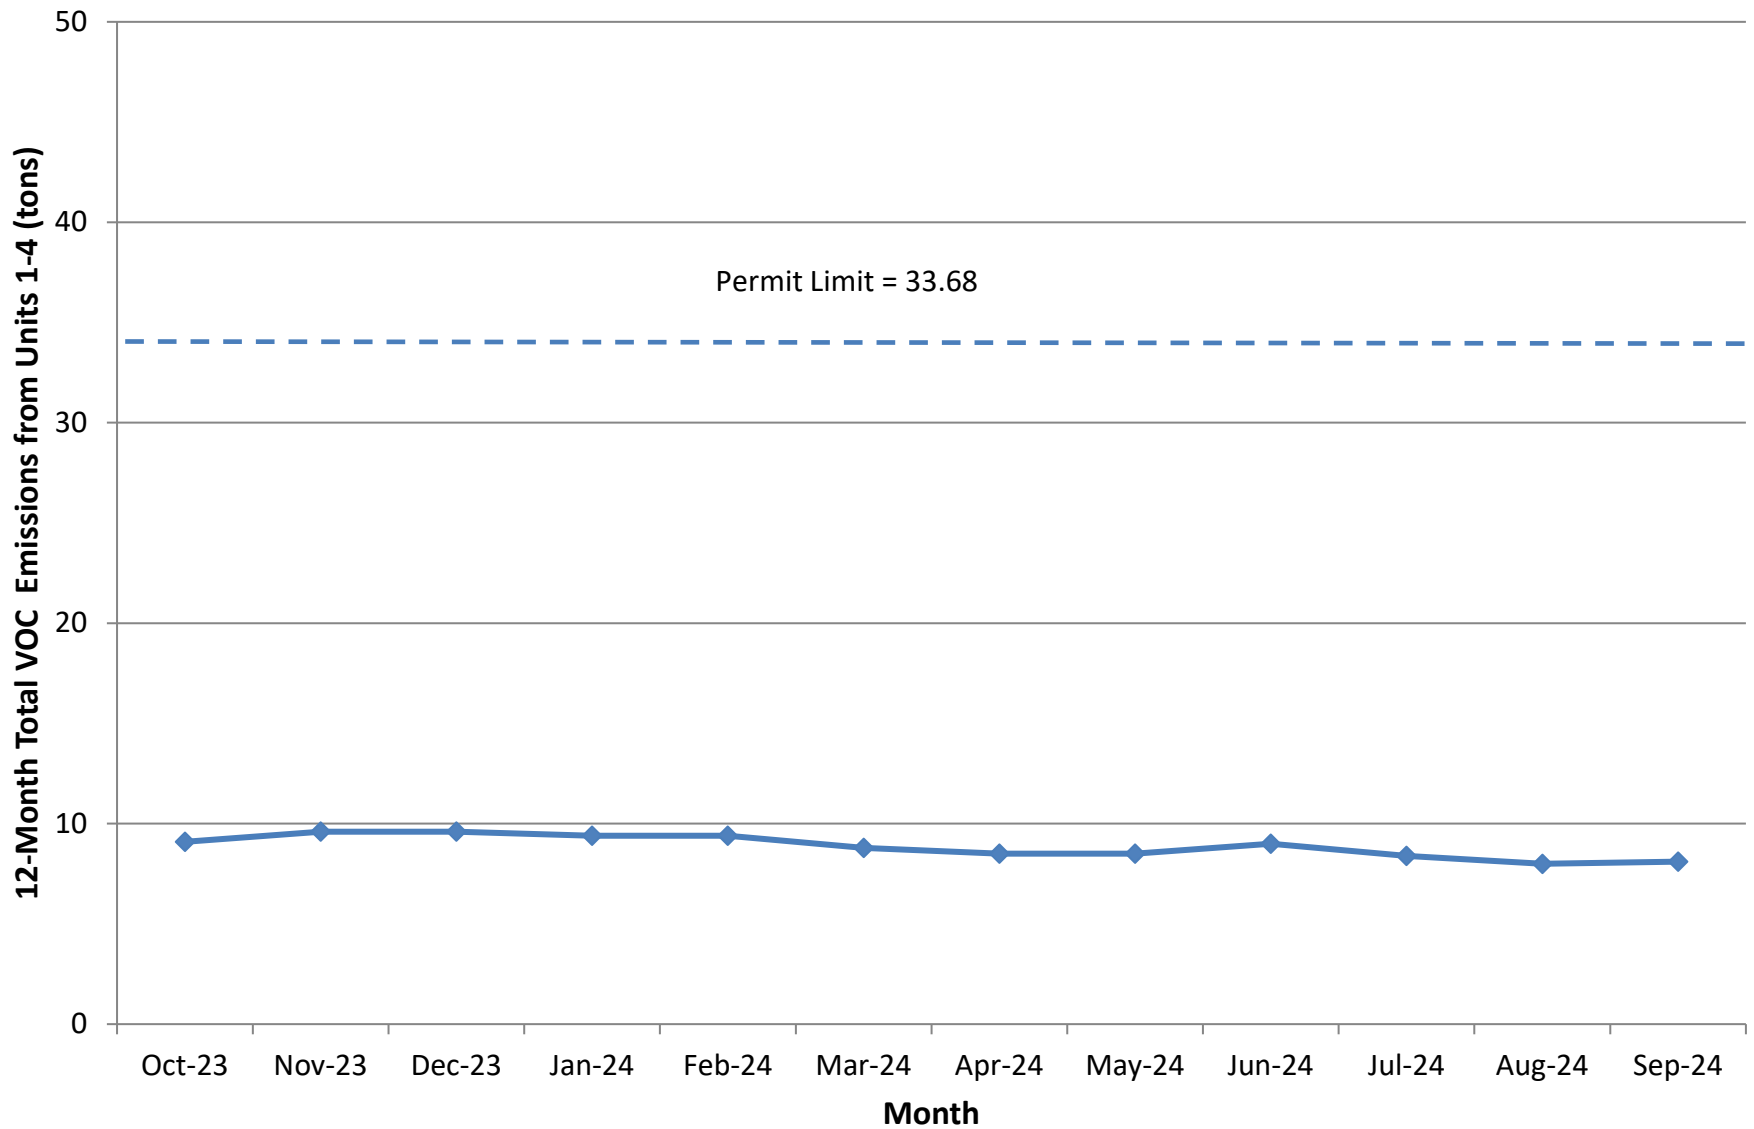

12-Month Rolling Total VOC Emissions from Units 1-4 Santan Generating Station