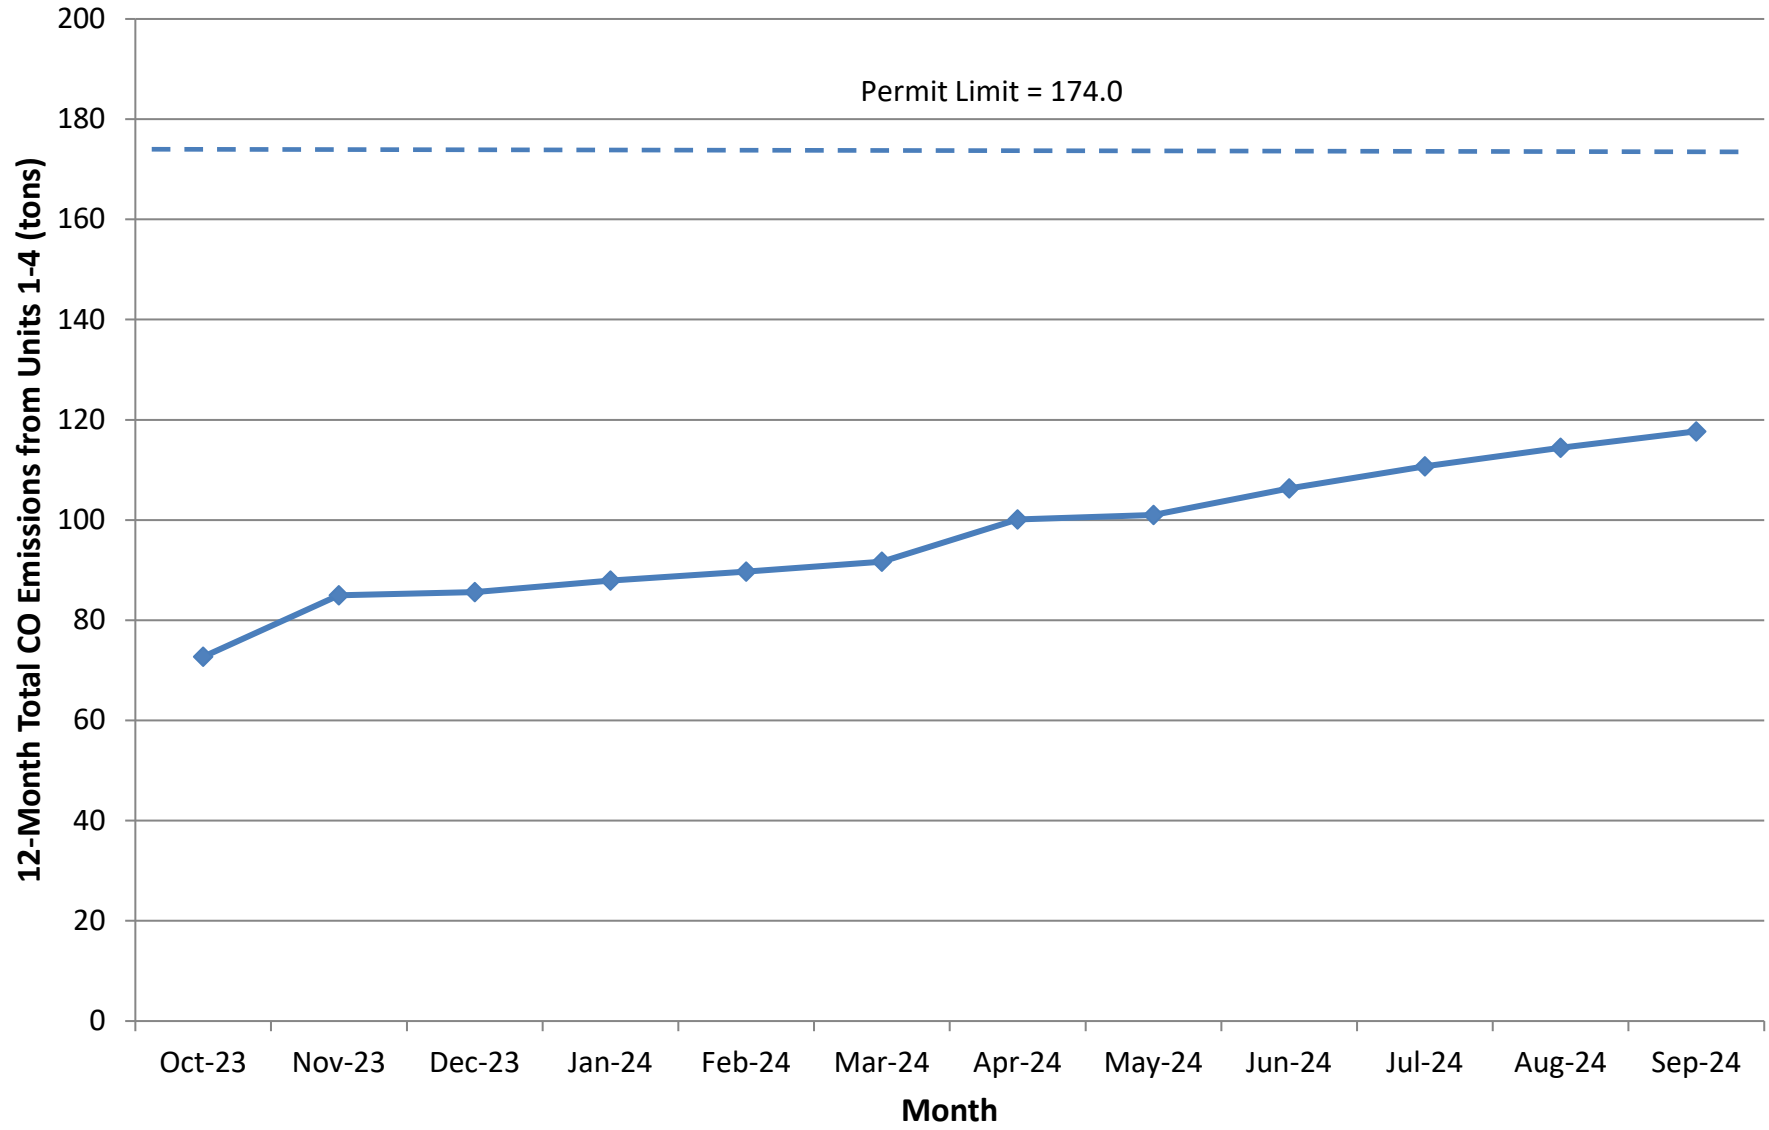

## 12-Month Rolling Total NO<sub>x</sub> Emissions from Units 1-4 Santan Generating Station

## 12-Month Rolling Total CO Emissions from Units 1-4 Santan Generating Station

## 12-Month Rolling Total PM<sub>10</sub> Emissions from Units 1-4 Santan Generating Station

## 12-Month Rolling Total VOC Emissions from Units 1-4 Santan Generating Station