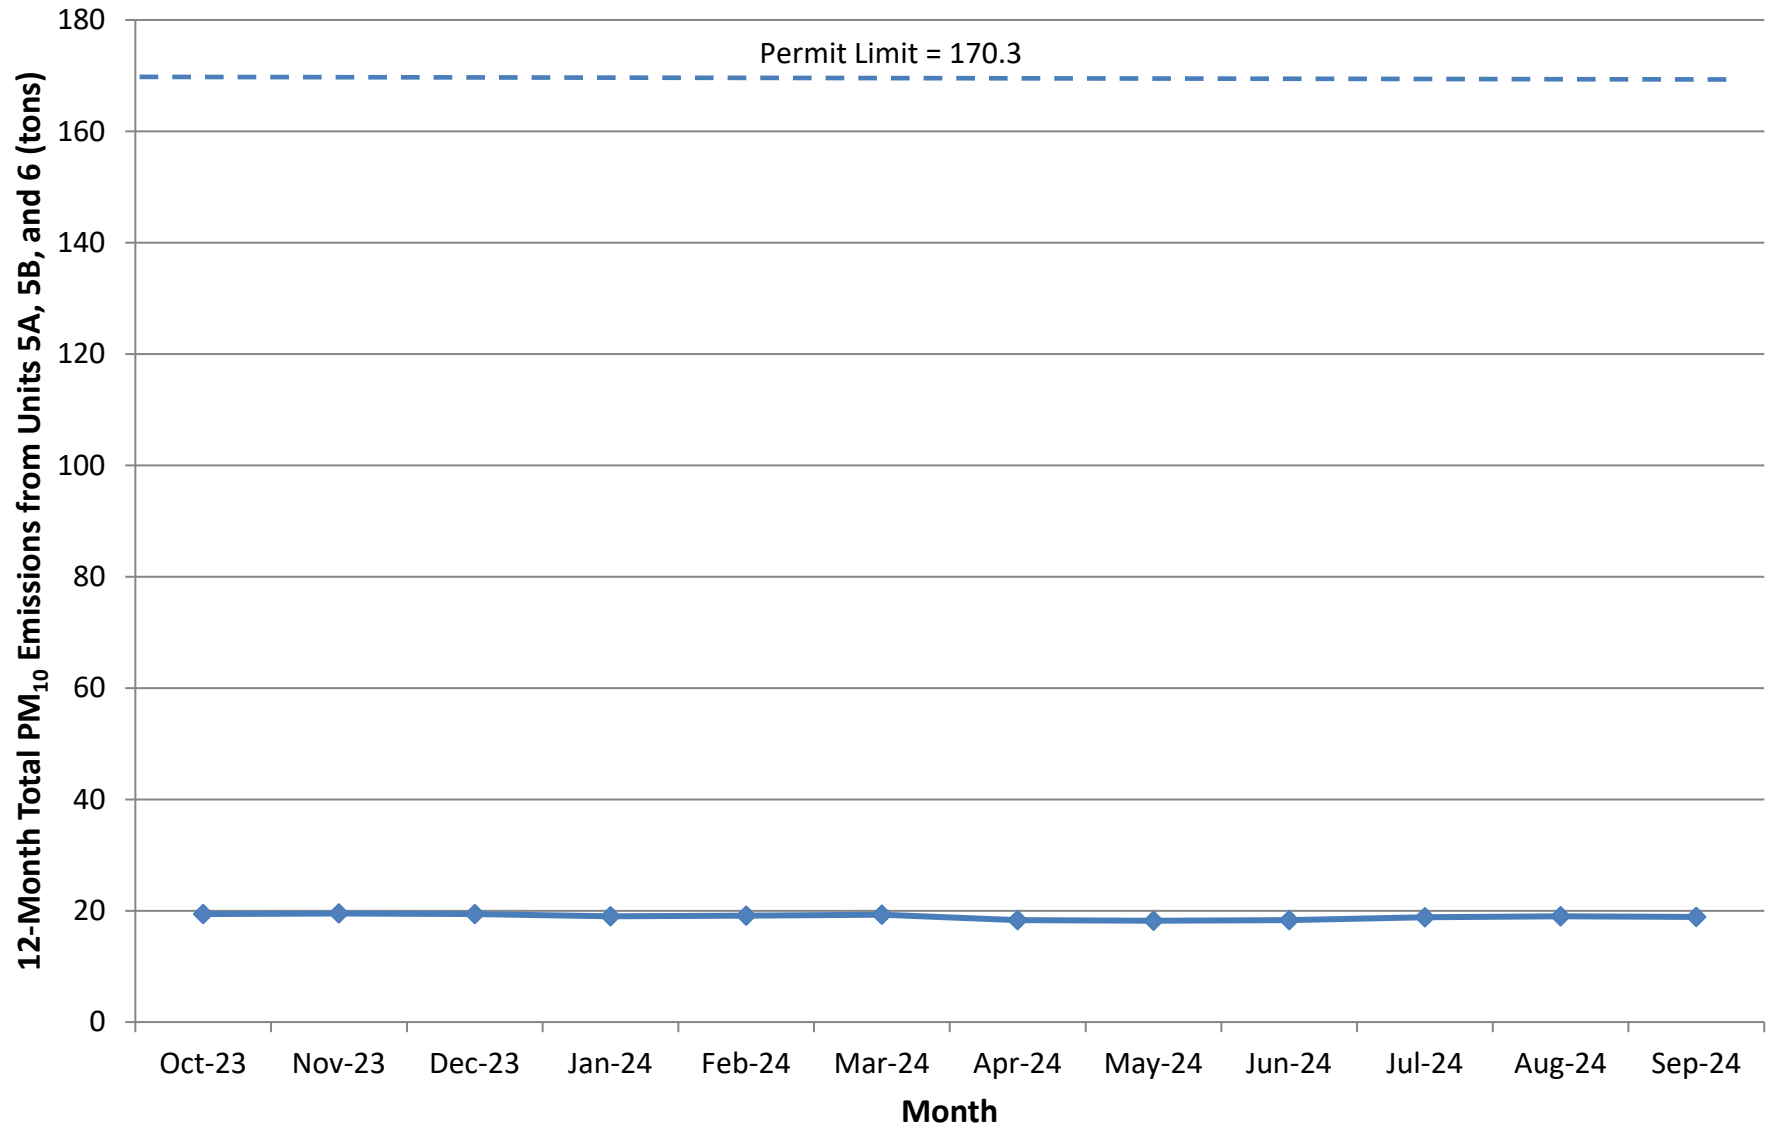

12-Month Rolling Total PM₁₀ Emissions from Units 5A, 5B, and 6 Santan Generating Station