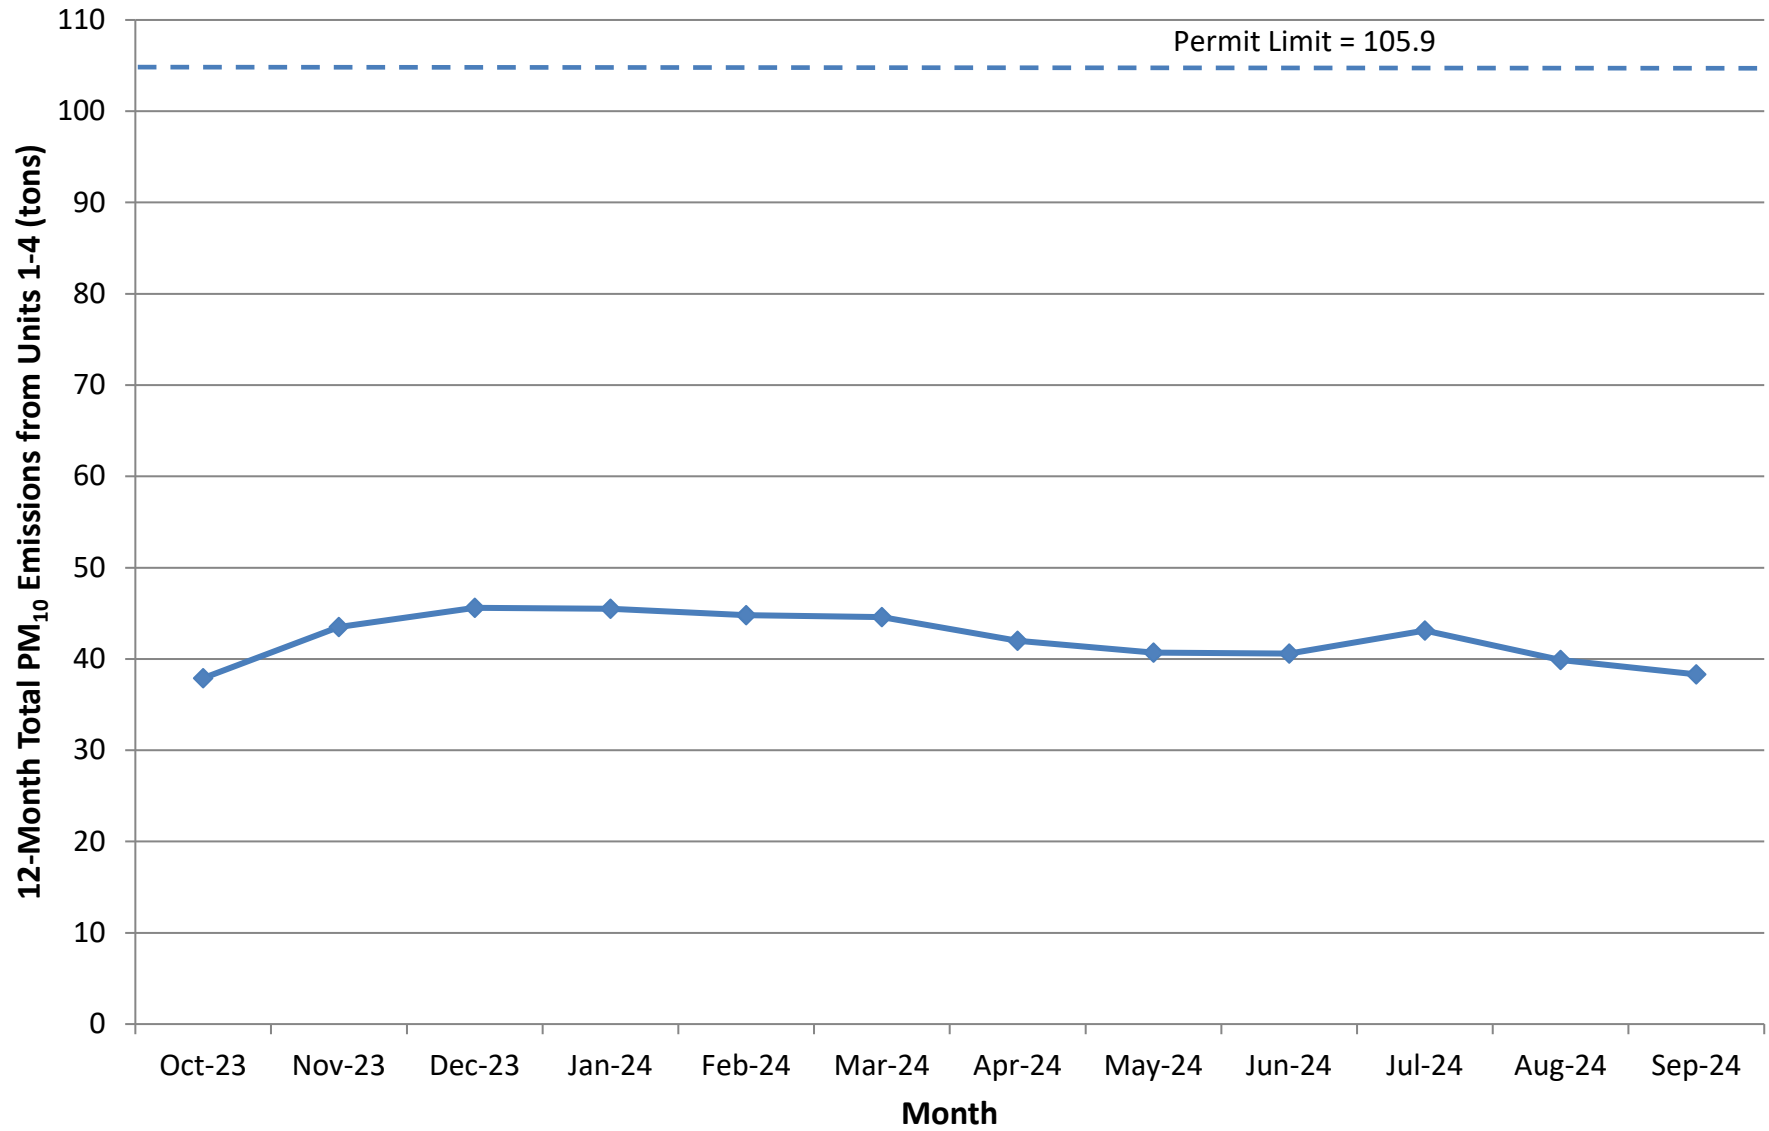

## 12-Month Rolling Total NO<sub>x</sub> Emissions from Units 1-4 Santan Generating Station

## 12-Month Rolling Total CO Emissions from Units 1-4 Santan Generating Station

## 12-Month Rolling Total PM<sub>10</sub> Emissions from Units 1-4 Santan Generating Station

## 12-Month Rolling Total VOC Emissions from Units 1-4 Santan Generating Station